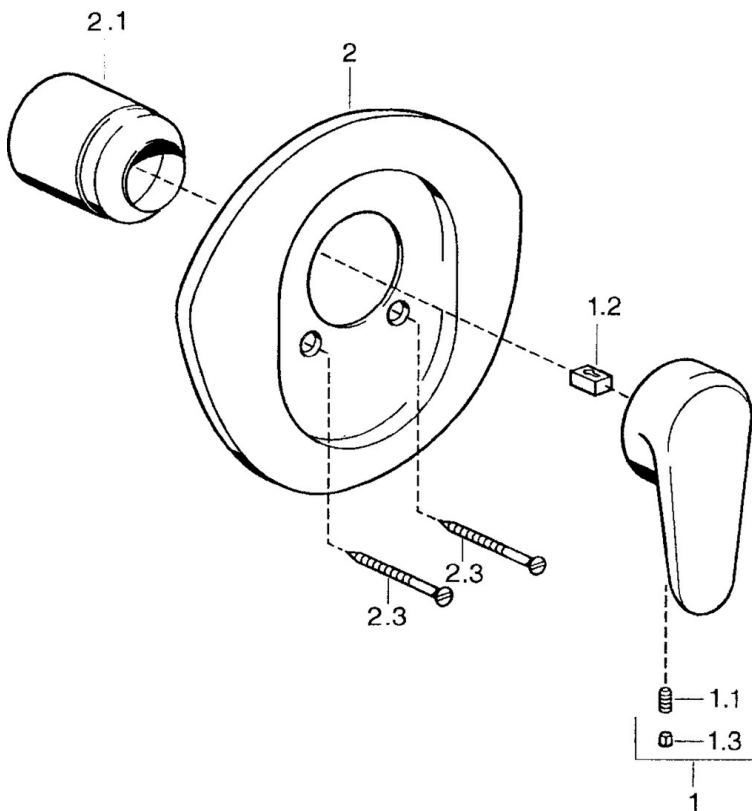

EAN: 4015474682535
static.hansa.com/0386910042

- Shower solutions
- Single-lever, Trim Kit
- Concealed wall mounting
- Aranja/Edelmessing
- Single operating lever/handle, Hot/Cold symbols

Technical data

Technical properties

Hot water supply **max. +80°C**
 Working pressure **0.5-10 bar**

Regulations

EN standard **EN 817**

Spare parts

SP03869102

	Name	Code
1	Lever, L=138 mm Discontinued	59913770
1	Lever, L=99 mm, (-2011)	59913768
1.1	Screw, M5x8, SW2.5	59904755
1.2	Bushing	59904778
1.3	Plug, hot/cold	59906705
2	Cover flange Discontinued	59911553
2	Cover flange White Discontinued	59911555
2	Cover flange Edelmessing Discontinued	59911557
2.1	Covering cap Edelmessing Discontinued	59906537
2.1	Covering cap	59904820
2.3	Screw, M5x65 White Discontinued	59906672
2.3	Screw, M5x65	59904847
2.3	Screw, M5x65 Gold Discontinued	59904849
N.I.	Raising kit, 20 mm	59904983