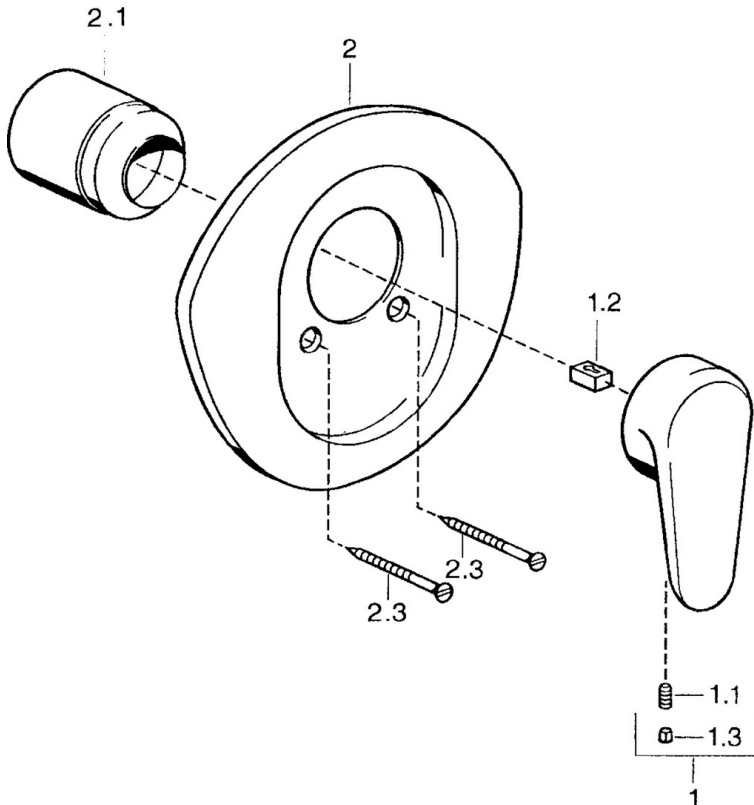

EAN: 4015474551725  
[static.hansa.com/03869100](http://static.hansa.com/03869100)

- Shower solutions
- Single-lever, Trim Kit
- Concealed wall mounting
- Chrome
- Single operating lever/handle, Hot/Cold symbols

## Technical data

### Technical properties

Hot water supply	<b>max. +80°C</b>
Working pressure	<b>0.5-10 bar</b>

### SP03869102

	Name	Code
1	Lever, L=138 mm Discontinued	59913770
1	Lever, L=99 mm, (-2011)	59913768
1.1	Screw, M5x8, SW2.5	59904755
1.2	Bushing	59904778
1.3	Plug, hot/cold	59906705
2	Cover flange Discontinued	59911553
2	Cover flange White Discontinued	59911555
2	Cover flange Edelmessing Discontinued	59911557
2.1	Covering cap Edelmessing Discontinued	59906537
2.1	Covering cap	59904820
2.3	Screw, M5x65 White Discontinued	59906672
2.3	Screw, M5x65	59904847
2.3	Screw, M5x65 Gold Discontinued	59904849
N.I.	Raising kit, 20 mm	59904983