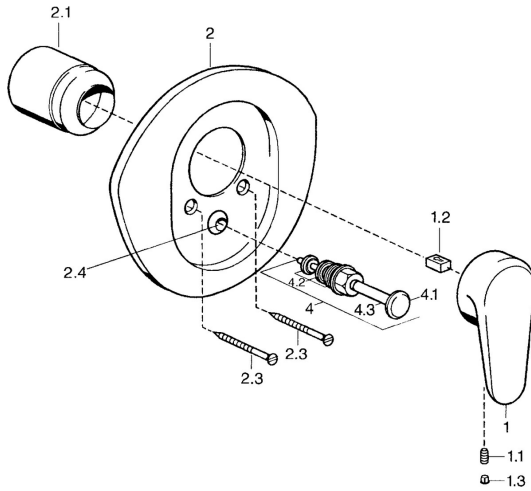

EAN: 4015474683228  
[static.hansa.com/0384910586](https://static.hansa.com/0384910586)

- Bathtub & Shower
- Single-lever, Trim Kit
- Concealed wall mounting
- Single operating lever/handle, Hot/Cold symbols

## Technical data

### Technical properties

Hot water supply	<b>max. +80°C</b>
Working pressure	<b>0.5-10 bar</b>

### SP03849102

	Name	Code
1	Lever, L=138 mm Discontinued	59913770
1	Lever, 99 mm, red/blue Discontinued	59913769
1	Lever, L=99 mm, (-2011)	59913768
1.1	Screw, M5x8, SW2.5	59904755
1.2	Bushing	59904778
1.3	Plug, hot/cold	59906705
2	Cover flange Chrome/Satin Discontinued	59911543
2	Cover flange White Discontinued	59911544
2	Cover flange Discontinued	59911542
2.1	Covering cap Edelmessing Discontinued	59906537
2.1	Covering cap	59904820
2.3	Screw, M5x65 White Discontinued	59906672
2.3	Screw, M5x65	59904847
2.3	Screw, M5x65 Gold Discontinued	59904849
2.4	Flow limiting cap	59904846
4	Diverter Gold Discontinued	59906392
4	Diverter	59911156
4	Diverter Edelmessing Discontinued	59910904
4.2	Sealing kit	59904791
4.3	O-ring, d 4x1	59902331
N.I.	Raising kit, 20 mm	59904983