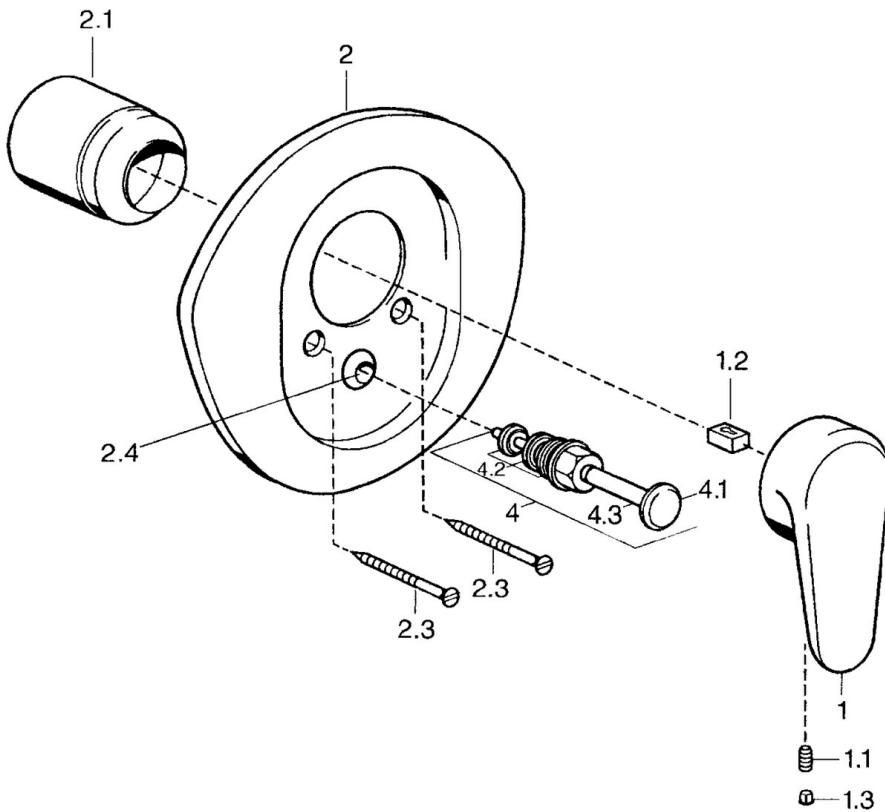

EAN: 4015474683228  
[static.hansa.com/0384910586](https://static.hansa.com/0384910586)

- Bathtub & Shower
- Single-lever, Trim Kit
- Concealed wall mounting
- Single operating lever/handle, Hot/Cold symbols

## Technical data

### Technical properties

Hot water supply	<b>max. +80°C</b>
Working pressure	<b>0.5-10 bar</b>

### SP03849102

	Name	Code
1	Lever, L=138 mm Discontinued	59913770
1	Lever, 99 mm, red/blue Discontinued	59913769
1	Lever, L=99 mm, (-2011)	59913768
1.1	Screw, M5x8, SW2.5	59904755
1.2	Bushing	59904778
1.3	Plug, hot/cold	59906705
2	Cover flange Chrome/Satin Discontinued	59911543
2	Cover flange White Discontinued	59911544
2	Cover flange Discontinued	59911542
2.1	Covering cap Edelmessing Discontinued	59906537
2.1	Covering cap	59904820
2.3	Screw, M5x65 White Discontinued	59906672
2.3	Screw, M5x65	59904847
2.3	Screw, M5x65 Gold Discontinued	59904849
2.4	Flow limiting cap	59904846
4	Diverter Gold Discontinued	59906392
4	Diverter	59911156
4	Diverter Edelmessing Discontinued	59910904
4.2	Sealing kit	59904791
4.3	O-ring, d 4x1	59902331
N.I.	Raising kit, 20 mm	59904983