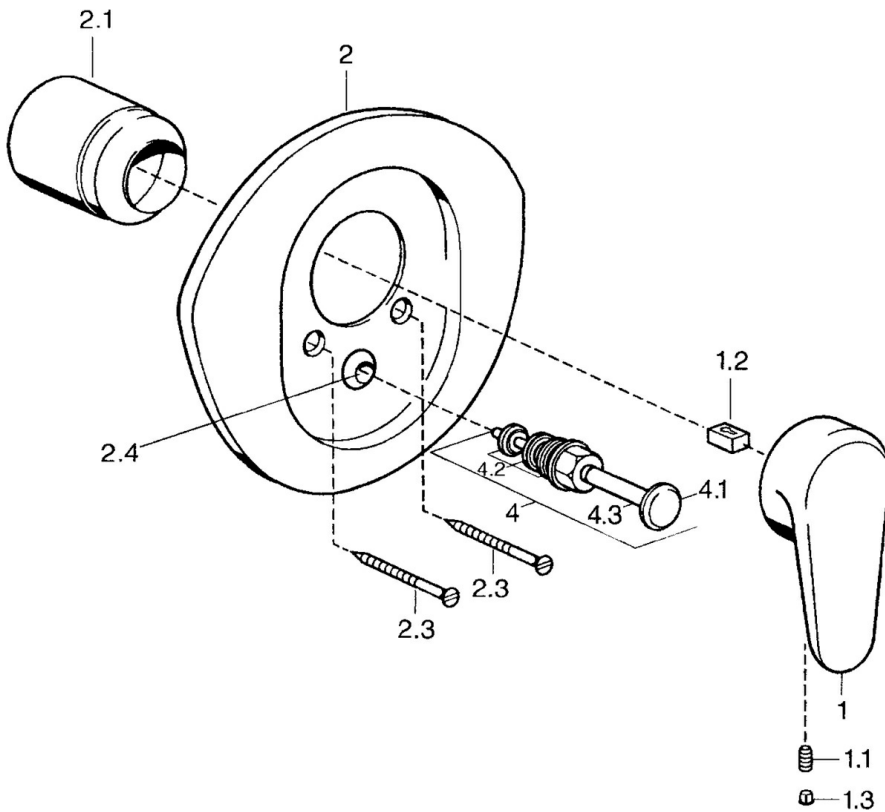

EAN: 4015474526365
static.hansa.com/03849103

- Bathtub & Shower
- Single-lever, Trim Kit
- Concealed wall mounting

- Chrome
- Single operating lever/handle, Hot/Cold symbols

Technical data

Technical properties

Hot water supply	max. +80°C
Working pressure	0.5-10 bar

Regulations

EN standard	EN 817
-------------	--------

Spare parts

SP03849102

	Name	Code
1	Lever, L=138 mm Discontinued	59913770
1	Lever, 99 mm, red/blue Discontinued	59913769
1	Lever, L=99 mm, (-2011)	59913768
1.1	Screw, M5x8, SW2.5	59904755
1.2	Bushing	59904778
1.3	Plug, hot/cold	59906705
2	Cover flange Chrome/Satin Discontinued	59911543
2	Cover flange White Discontinued	59911544
2	Cover flange Discontinued	59911542
2.1	Covering cap Edelmessing Discontinued	59906537
2.1	Covering cap	59904820
2.3	Screw, M5x65 White Discontinued	59906672
2.3	Screw, M5x65	59904847
2.3	Screw, M5x65 Gold Discontinued	59904849
2.4	Flow limiting cap	59904846
4	Diverter Gold Discontinued	59906392
4	Diverter	59911156
4	Diverter Edelmessing Discontinued	59910904
4.2	Sealing kit	59904791
4.3	O-ring, d 4x1	59902331
N.I.	Raising kit, 20 mm	59904983