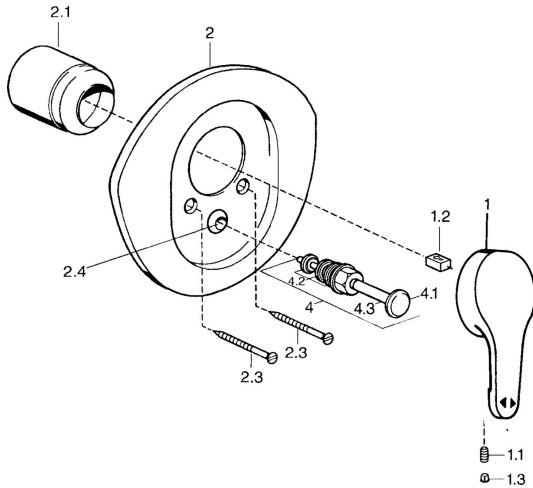

EAN: 4015474526365
static.hansa.com/03849103

- Bathtub & Shower
- Single-lever, Trim Kit
- Concealed wall mounting

- Chrome
- Single operating lever/handle, Hot/Cold symbols

Technical data

Technical properties

Hot water supply	max. +80°C
Working pressure	0.5-10 bar

Regulations

EN standard	EN 817
-------------	--------

Spare parts

SP03849102

	Name	Code
1	Lever, L=138 mm Discontinued	59913770
1	Lever, 99 mm, red/blue Discontinued	59913769
1	Lever, L=99 mm, (-2011)	59913768
1.1	Screw, M5x8, SW2.5	59904755
1.2	Bushing	59904778
1.3	Plug, hot/cold	59906705
2	Cover flange Chrome/Satin Discontinued	59911543
2	Cover flange White Discontinued	59911544
2	Cover flange Discontinued	59911542
2.1	Covering cap Edelmessing Discontinued	59906537
2.1	Covering cap	59904820
2.3	Screw, M5x65 White Discontinued	59906672
2.3	Screw, M5x65	59904847
2.3	Screw, M5x65 Gold Discontinued	59904849
2.4	Flow limiting cap	59904846
4	Diverter Gold Discontinued	59906392
4	Diverter	59911156
4	Diverter Edelmessing Discontinued	59910904
4.2	Sealing kit	59904791
4.3	O-ring, d 4x1	59902331
N.I.	Raising kit, 20 mm	59904983