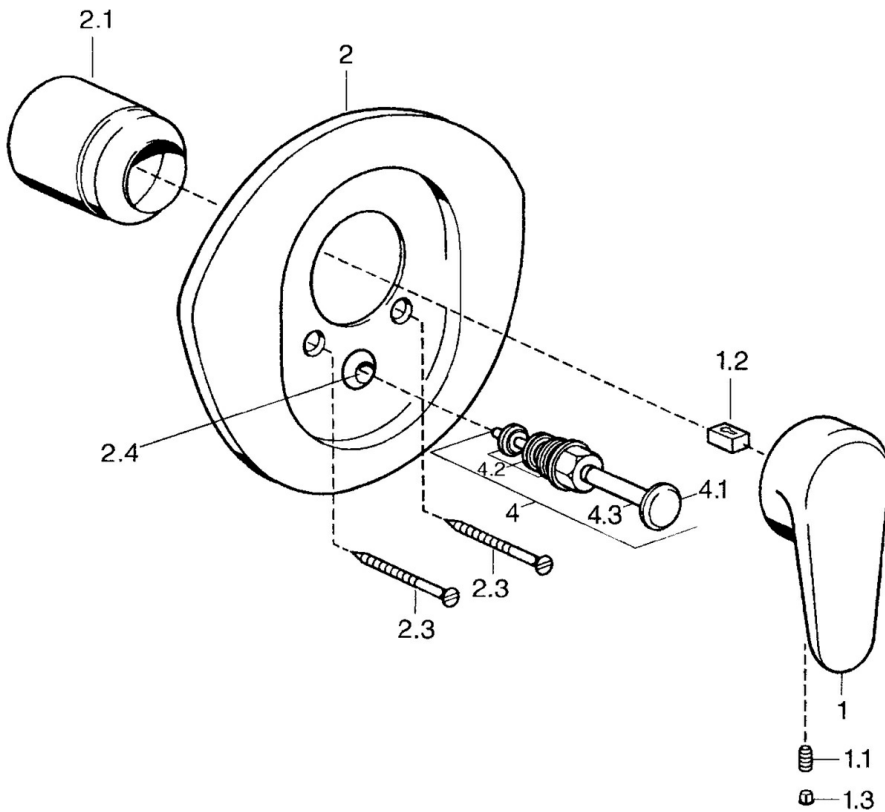

EAN: 4015474682689
static.hansa.com/0384910286

- Bathtub & Shower
- Single-lever, Trim Kit
- Concealed wall mounting
- Single operating lever/handle, Hot/Cold symbols

Technical data

Technical properties

Hot water supply	max. +80°C
Working pressure	0.5-10 bar

Regulations

EN standard	EN 817
-------------	---------------

Spare parts

SP03849102

	Name	Code
1	Lever, L=138 mm Discontinued	59913770
1	Lever, 99 mm, red/blue Discontinued	59913769
1	Lever, L=99 mm, (-2011)	59913768
1.1	Screw, M5x8, SW2.5	59904755
1.2	Bushing	59904778
1.3	Plug, hot/cold	59906705
2	Cover flange Chrome/Satin Discontinued	59911543
2	Cover flange White Discontinued	59911544
2	Cover flange Discontinued	59911542
2.1	Covering cap Edelmessing Discontinued	59906537
2.1	Covering cap	59904820
2.3	Screw, M5x65 White Discontinued	59906672
2.3	Screw, M5x65	59904847
2.3	Screw, M5x65 Gold Discontinued	59904849
2.4	Flow limiting cap	59904846
4	Diverter Gold Discontinued	59906392
4	Diverter	59911156
4	Diverter Edelmessing Discontinued	59910904
4.2	Sealing kit	59904791
4.3	O-ring, d 4x1	59902331
N.I.	Raising kit, 20 mm	59904983