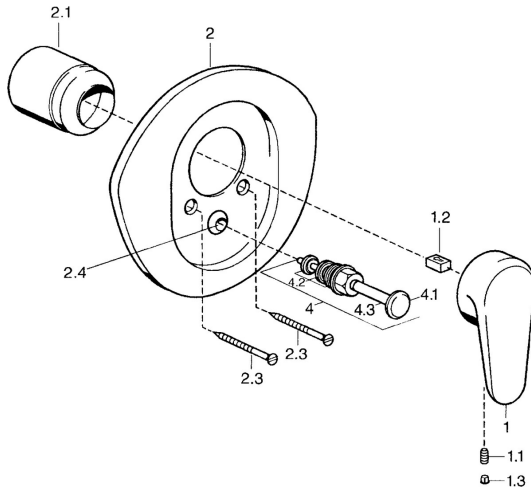

EAN: 4015474682689
static.hansa.com/0384910286

- Bathtub & Shower
- Single-lever, Trim Kit
- Concealed wall mounting
- Single operating lever/handle, Hot/Cold symbols

Technical data

Technical properties

Hot water supply	max. +80°C
Working pressure	0.5-10 bar

Regulations

EN standard	EN 817
-------------	---------------

Spare parts

SP03849102

	Name	Code
1	Lever, L=138 mm Discontinued	59913770
1	Lever, 99 mm, red/blue Discontinued	59913769
1	Lever, L=99 mm, (-2011)	59913768
1.1	Screw, M5x8, SW2.5	59904755
1.2	Bushing	59904778
1.3	Plug, hot/cold	59906705
2	Cover flange Chrome/Satin Discontinued	59911543
2	Cover flange White Discontinued	59911544
2	Cover flange Discontinued	59911542
2.1	Covering cap Edelmessing Discontinued	59906537
2.1	Covering cap	59904820
2.3	Screw, M5x65 White Discontinued	59906672
2.3	Screw, M5x65	59904847
2.3	Screw, M5x65 Gold Discontinued	59904849
2.4	Flow limiting cap	59904846
4	Diverter Gold Discontinued	59906392
4	Diverter	59911156
4	Diverter Edelmessing Discontinued	59910904
4.2	Sealing kit	59904791
4.3	O-ring, d 4x1	59902331
N.I.	Raising kit, 20 mm	59904983