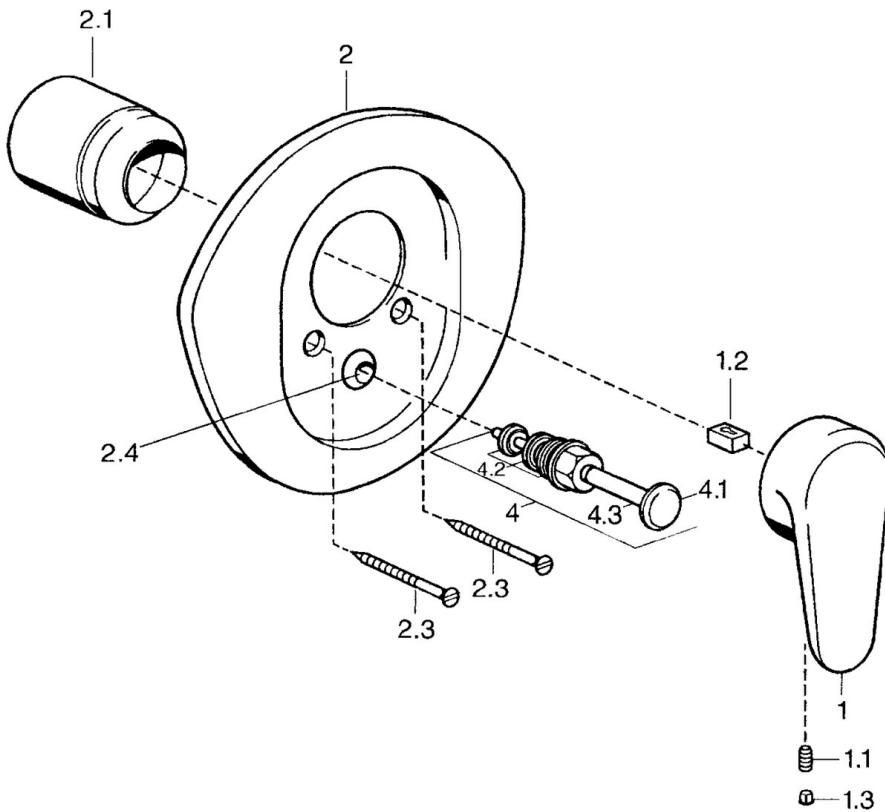

EAN: 4015474682696
static.hansa.com/03849102

- Bathtub & Shower
- Single-lever, Trim Kit
- Concealed wall mounting
- Chrome
- Single operating lever/handle, Hot/Cold symbols

Technical data

Technical properties

Hot water supply	max. +80°C
Working pressure	0.5-10 bar

Regulations

EN standard	EN 817
-------------	---------------

Spare parts

SP03849102

	Name	Code
1	Lever, L=138 mm Discontinued	59913770
1	Lever, 99 mm, red/blue Discontinued	59913769
1	Lever, L=99 mm, (-2011)	59913768
1.1	Screw, M5x8, SW2.5	59904755
1.2	Bushing	59904778
1.3	Plug, hot/cold	59906705
2	Cover flange Chrome/Satin Discontinued	59911543
2	Cover flange White Discontinued	59911544
2	Cover flange Discontinued	59911542
2.1	Covering cap Edelmessing Discontinued	59906537
2.1	Covering cap	59904820
2.3	Screw, M5x65 White Discontinued	59906672
2.3	Screw, M5x65	59904847
2.3	Screw, M5x65 Gold Discontinued	59904849
2.4	Flow limiting cap	59904846
4	Diverter Gold Discontinued	59906392
4	Diverter	59911156
4	Diverter Edelmessing Discontinued	59910904
4.2	Sealing kit	59904791
4.3	O-ring, d 4x1	59902331
N.I.	Raising kit, 20 mm	59904983