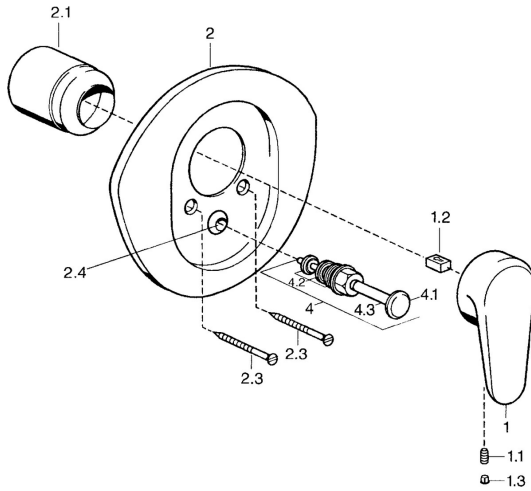

EAN: 4015474682696
static.hansa.com/03849102

- Bathtub & Shower
- Single-lever, Trim Kit
- Concealed wall mounting
- Chrome
- Single operating lever/handle, Hot/Cold symbols

Technical data

Technical properties

Hot water supply	max. +80°C
Working pressure	0.5-10 bar

Regulations

EN standard	EN 817
-------------	---------------

Spare parts

SP03849102

	Name	Code
1	Lever, L=138 mm Discontinued	59913770
1	Lever, 99 mm, red/blue Discontinued	59913769
1	Lever, L=99 mm, (-2011)	59913768
1.1	Screw, M5x8, SW2.5	59904755
1.2	Bushing	59904778
1.3	Plug, hot/cold	59906705
2	Cover flange Chrome/Satin Discontinued	59911543
2	Cover flange White Discontinued	59911544
2	Cover flange Discontinued	59911542
2.1	Covering cap Edelmessing Discontinued	59906537
2.1	Covering cap	59904820
2.3	Screw, M5x65 White Discontinued	59906672
2.3	Screw, M5x65	59904847
2.3	Screw, M5x65 Gold Discontinued	59904849
2.4	Flow limiting cap	59904846
4	Diverter Gold Discontinued	59906392
4	Diverter	59911156
4	Diverter Edelmessing Discontinued	59910904
4.2	Sealing kit	59904791
4.3	O-ring, d 4x1	59902331
N.I.	Raising kit, 20 mm	59904983