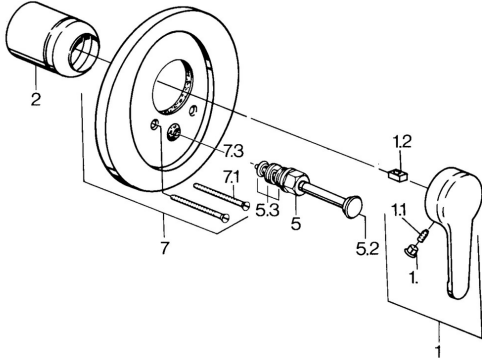

EAN: 4015474597617
static.hansa.com/0384910194

- Bathtub & Shower
- Single-lever, Trim Kit
- Concealed wall mounting
- Edelmessing
- Single operating lever/handle, Hot/Cold symbols

Technical data

Technical properties

| | |
|------------------|-------------------|
| Hot water supply | max. +80°C |
| Working pressure | 0.5-10 bar |

Regulations

| | |
|-------------|---------------|
| EN standard | EN 817 |
|-------------|---------------|

Spare parts

SP03849101

| | Name | Code |
|-----|------------------------------------|----------|
| 1 | Lever, L=99 mm, (-2011) | 59913768 |
| 1.1 | Screw, M5x8, SW2.5 | 59904755 |
| 1.2 | Bushing | 59904778 |
| 1.3 | Plug, hot/cold | 59906705 |
| 2 | Covering cap | 59904820 |
| 5 | Diverter White Discontinued | 59910901 |
| 5 | Diverter | 59911156 |
| 5 | Diverter Chrome/Satin Discontinued | 59910903 |
| 5 | Diverter Edelmessing Discontinued | 59910904 |
| 5.2 | Push button | 59904828 |
| 5.3 | Sealing kit | 59904791 |
| 7 | Flange Discontinued | 59906538 |
| 7.1 | Screw, M5x65 | 59904847 |
| 7.1 | Screw, M5x65 White Discontinued | 59906672 |
| 7.3 | Flow limiting cap | 59904846 |