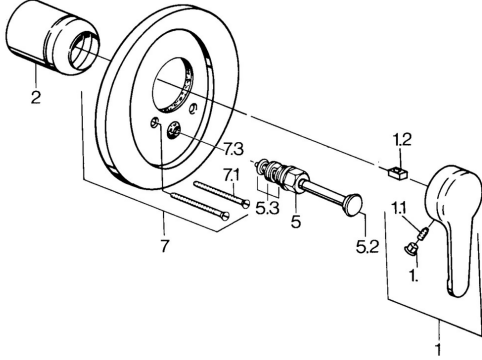

EAN: 4015474597594  
[static.hansa.com/0384910193](http://static.hansa.com/0384910193)

- Bath tub & Shower
- Single-lever, Trim Kit
- Concealed wall mounting
- Single operating lever/handle, Hot/Cold symbols

### Technical properties

Hot water supply	<b>max. +80°C</b>
Working pressure	<b>0.5-10 bar</b>

### SP03849101

	Name	Code
1	Lever, L=99 mm, (-2011)	59913768
1.1	Screw, M5x8, SW2.5	59904755
1.2	Bushing	59904778
1.3	Plug, hot/cold	59906705
2	Covering cap	59904820
5	Diverter White Discontinued	59910901
5	Diverter	59911156
5	Diverter Chrome/Satin Discontinued	59910903
5	Diverter Edelmessing Discontinued	59910904
5.2	Push button	59904828
5.3	Sealing kit	59904791
7	Flange Discontinued	59906538
7.1	Screw, M5x65	59904847
7.1	Screw, M5x65 White Discontinued	59906672
7.3	Flow limiting cap	59904846