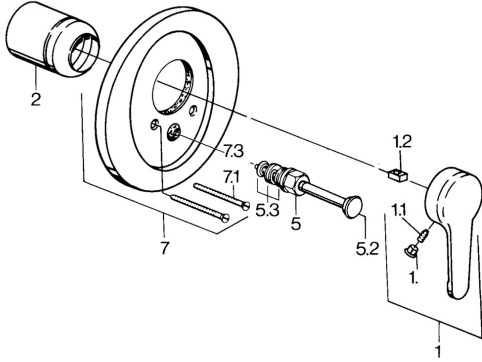

EAN: 4015474597587
static.hansa.com/0384910192

- Bath tub & Shower
- Single-lever, Trim Kit
- Concealed wall mounting
- Single operating lever/handle, Hot/Cold symbols

Technical data

Technical properties

Hot water supply	max. +80°C
Working pressure	0.5-10 bar

Regulations

EN standard	EN 817
-------------	---------------

Spare parts

SP03849101

	Name	Code
1	Lever, L=99 mm, (-2011)	59913768
1.1	Screw, M5x8, SW2.5	59904755
1.2	Bushing	59904778
1.3	Plug, hot/cold	59906705
2	Covering cap	59904820
5	Diverter White Discontinued	59910901
5	Diverter	59911156
5	Diverter Chrome/Satin Discontinued	59910903
5	Diverter Edelmessing Discontinued	59910904
5.2	Push button	59904828
5.3	Sealing kit	59904791
7	Flange Discontinued	59906538
7.1	Screw, M5x65	59904847
7.1	Screw, M5x65 White Discontinued	59906672
7.3	Flow limiting cap	59904846