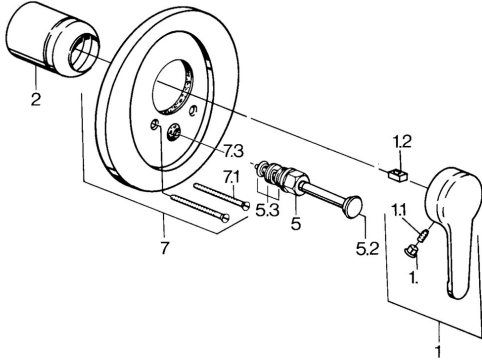

EAN: 4015474597563
static.hansa.com/0384910186

- Bathtub & Shower
- Single-lever, Trim Kit
- Concealed wall mounting
- Single operating lever/handle, Hot/Cold symbols

Technical data

Technical properties

Hot water supply	max. +80°C
Working pressure	0.5-10 bar

Regulations

EN standard	EN 817
-------------	---------------

Spare parts

SP03849101

	Name	Code
1	Lever, L=99 mm, (-2011)	59913768
1.1	Screw, M5x8, SW2.5	59904755
1.2	Bushing	59904778
1.3	Plug, hot/cold	59906705
2	Covering cap	59904820
5	Diverter White Discontinued	59910901
5	Diverter	59911156
5	Diverter Chrome/Satin Discontinued	59910903
5	Diverter Edelmessing Discontinued	59910904
5.2	Push button	59904828
5.3	Sealing kit	59904791
7	Flange Discontinued	59906538
7.1	Screw, M5x65	59904847
7.1	Screw, M5x65 White Discontinued	59906672
7.3	Flow limiting cap	59904846