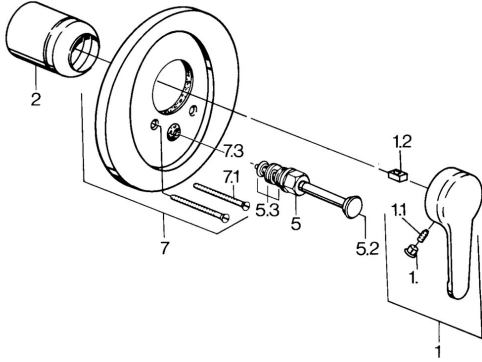

EAN: 4015474603226
static.hansa.com/0384910181

- Bathtub & Shower
- Single-lever, Trim Kit
- Concealed wall mounting
- Single operating lever/handle, Hot/Cold symbols

Technical data

Technical properties

Hot water supply	max. +80°C
Working pressure	0.5-10 bar

Regulations

EN standard	EN 817
-------------	---------------

Spare parts

SP03849101

	Name	Code
1	Lever, L=99 mm, (-2011)	59913768
1.1	Screw, M5x8, SW2.5	59904755
1.2	Bushing	59904778
1.3	Plug, hot/cold	59906705
2	Covering cap	59904820
5	Diverter White Discontinued	59910901
5	Diverter	59911156
5	Diverter Chrome/Satin Discontinued	59910903
5	Diverter Edelmessing Discontinued	59910904
5.2	Push button	59904828
5.3	Sealing kit	59904791
7	Flange Discontinued	59906538
7.1	Screw, M5x65	59904847
7.1	Screw, M5x65 White Discontinued	59906672
7.3	Flow limiting cap	59904846