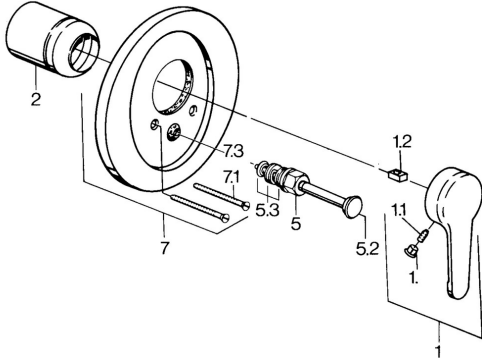

EAN: 4015474597174  
[static.hansa.com/0384910172](http://static.hansa.com/0384910172)

- Bathtub & Shower
- Single-lever, Trim Kit
- Concealed wall mounting
- Single operating lever/handle, Hot/Cold symbols

### Technical properties

Hot water supply	<b>max. +80°C</b>
Working pressure	<b>0.5-10 bar</b>

### SP03849101

	Name	Code
1	Lever, L=99 mm, (-2011)	59913768
1.1	Screw, M5x8, SW2.5	59904755
1.2	Bushing	59904778
1.3	Plug, hot/cold	59906705
2	Covering cap	59904820
5	Diverter White Discontinued	59910901
5	Diverter	59911156
5	Diverter Chrome/Satin Discontinued	59910903
5	Diverter Edelmessing Discontinued	59910904
5.2	Push button	59904828
5.3	Sealing kit	59904791
7	Flange Discontinued	59906538
7.1	Screw, M5x65	59904847
7.1	Screw, M5x65 White Discontinued	59906672
7.3	Flow limiting cap	59904846