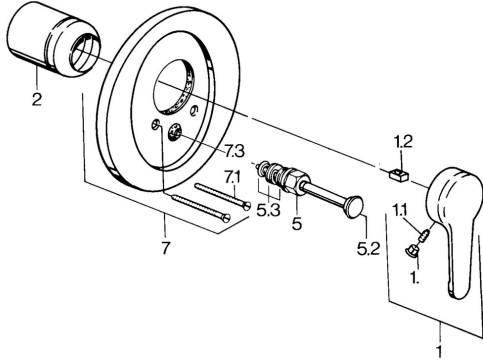

EAN: 4015474597464
static.hansa.com/03849101

- Bathtub & Shower
- Single-lever, Trim Kit
- Concealed wall mounting
- Chrome
- Single operating lever/handle, Hot/Cold symbols

Technical data

Technical properties

Hot water supply	max. +80°C
Working pressure	0.5-10 bar

Regulations

EN standard	EN 817
-------------	---------------

Spare parts

SP03849101

	Name	Code
1	Lever, L=99 mm, (-2011)	59913768
1.1	Screw, M5x8, SW2.5	59904755
1.2	Bushing	59904778
1.3	Plug, hot/cold	59906705
2	Covering cap	59904820
5	Diverter White Discontinued	59910901
5	Diverter	59911156
5	Diverter Chrome/Satin Discontinued	59910903
5	Diverter Edelmessing Discontinued	59910904
5.2	Push button	59904828
5.3	Sealing kit	59904791
7	Flange Discontinued	59906538
7.1	Screw, M5x65	59904847
7.1	Screw, M5x65 White Discontinued	59906672
7.3	Flow limiting cap	59904846