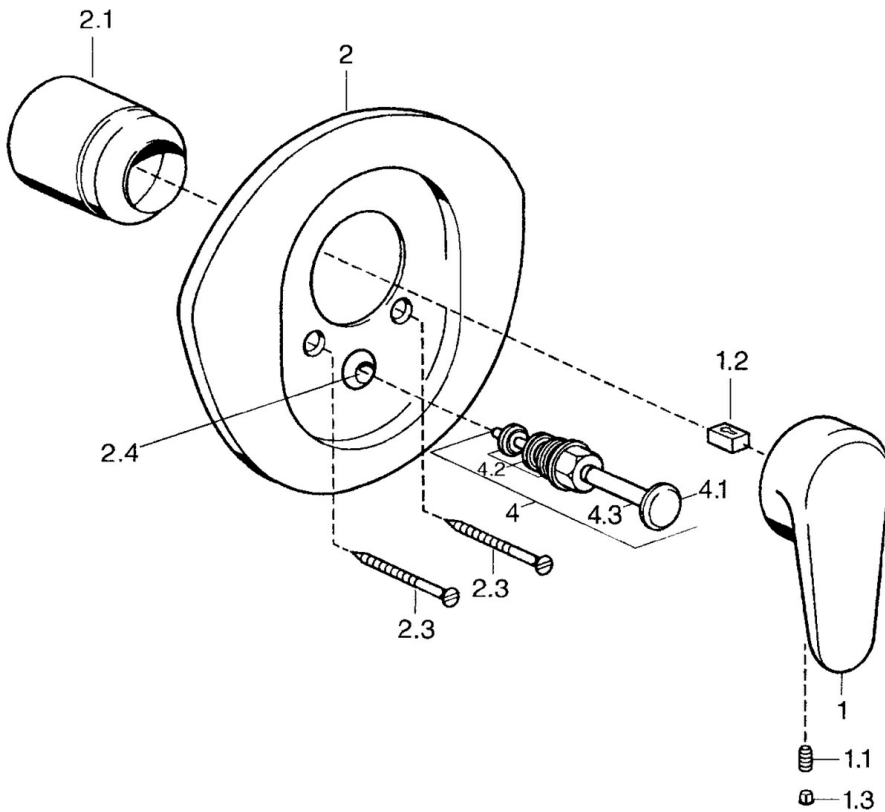

EAN: 4015474682702
static.hansa.com/0384910094

- Bathtub & Shower
- Single-lever, Trim Kit
- Concealed wall mounting
- Edelmessing
- Single operating lever/handle, Hot/Cold symbols

Technical data

Technical properties

Hot water supply	max. +80°C
Working pressure	0.5-10 bar

Regulations

EN standard	EN 817
-------------	---------------

Spare parts

SP03849102

	Name	Code
1	Lever, L=138 mm Discontinued	59913770
1	Lever, 99 mm, red/blue Discontinued	59913769
1	Lever, L=99 mm, (-2011)	59913768
1.1	Screw, M5x8, SW2.5	59904755
1.2	Bushing	59904778
1.3	Plug, hot/cold	59906705
2	Cover flange Chrome/Satin Discontinued	59911543
2	Cover flange White Discontinued	59911544
2	Cover flange Discontinued	59911542
2.1	Covering cap Edelmessing Discontinued	59906537
2.1	Covering cap	59904820
2.3	Screw, M5x65 White Discontinued	59906672
2.3	Screw, M5x65	59904847
2.3	Screw, M5x65 Gold Discontinued	59904849
2.4	Flow limiting cap	59904846
4	Diverter Gold Discontinued	59906392
4	Diverter	59911156
4	Diverter Edelmessing Discontinued	59910904
4.2	Sealing kit	59904791
4.3	O-ring, d 4x1	59902331
N.I.	Raising kit, 20 mm	59904983