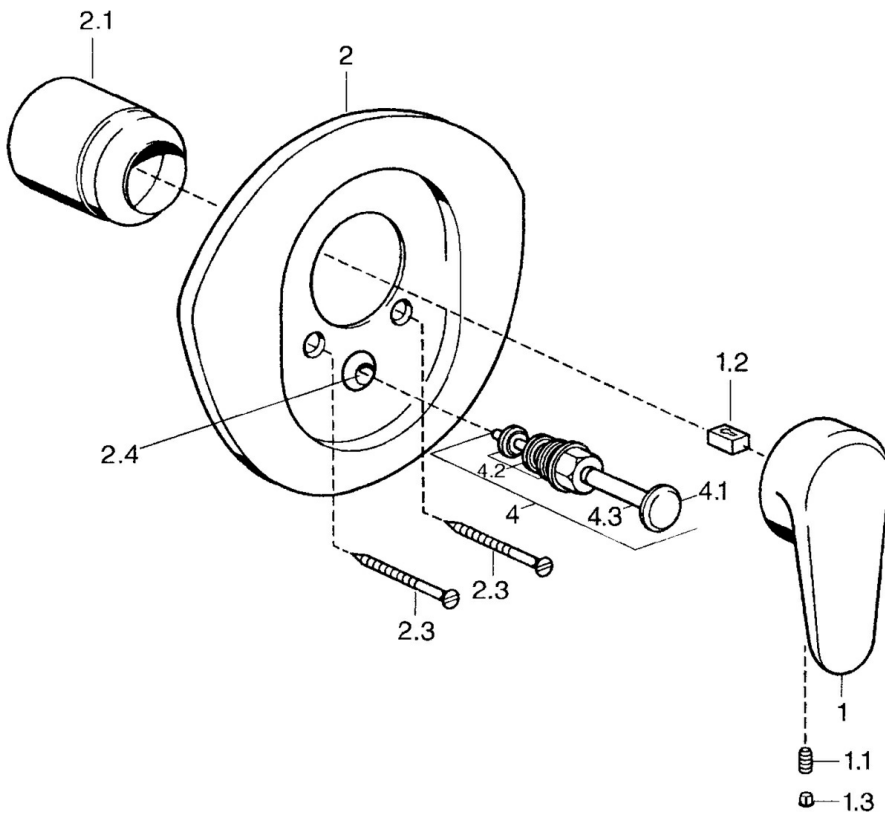

EAN: 4015474682740
static.hansa.com/0384910093

- Bathtub & Shower
- Single-lever, Trim Kit
- Concealed wall mounting
- Single operating lever/handle, Hot/Cold symbols

Technical data

Technical properties

Hot water supply **max. +80°C**
 Working pressure **0.5-10 bar**

Regulations

EN standard **EN 817**

Spare parts

SP03849102

	Name	Code
1	Lever, L=138 mm Discontinued	59913770
1	Lever, 99 mm, red/blue Discontinued	59913769
1	Lever, L=99 mm, (-2011)	59913768
1.1	Screw, M5x8, SW2.5	59904755
1.2	Bushing	59904778
1.3	Plug, hot/cold	59906705
2	Cover flange Chrome/Satin Discontinued	59911543
2	Cover flange White Discontinued	59911544
2	Cover flange Discontinued	59911542
2.1	Covering cap Edelmessing Discontinued	59906537
2.1	Covering cap	59904820
2.3	Screw, M5x65 White Discontinued	59906672
2.3	Screw, M5x65	59904847
2.3	Screw, M5x65 Gold Discontinued	59904849
2.4	Flow limiting cap	59904846
4	Diverter Gold Discontinued	59906392
4	Diverter	59911156
4	Diverter Edelmessing Discontinued	59910904
4.2	Sealing kit	59904791
4.3	O-ring, d 4x1	59902331
N.I.	Raising kit, 20 mm	59904983