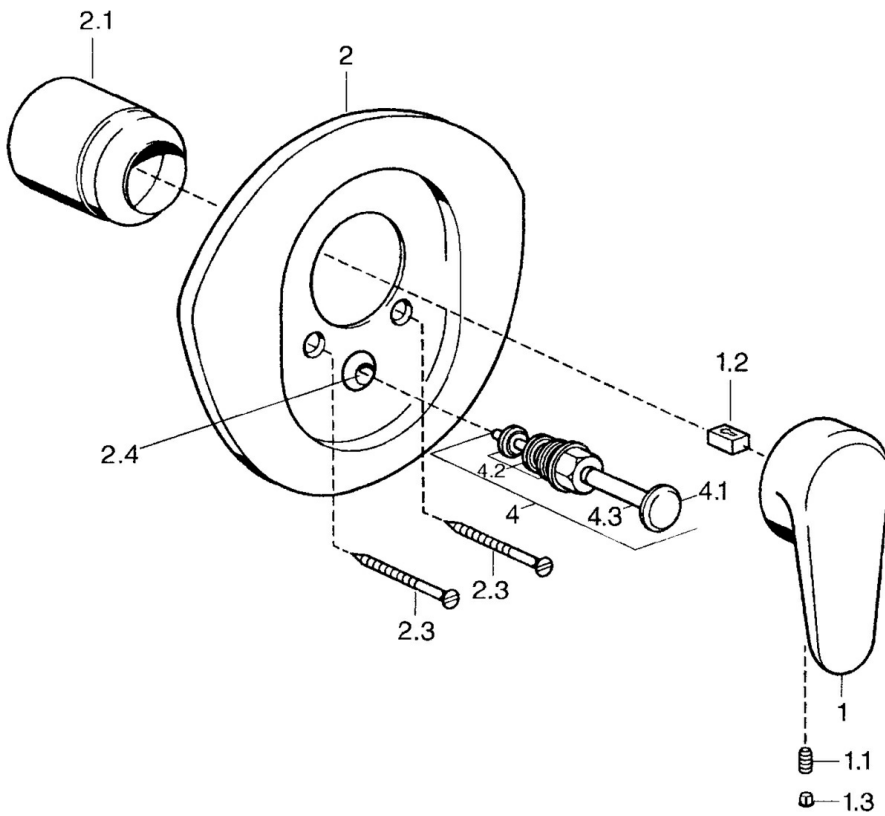

EAN: 4015474682672
static.hansa.com/0384910092

- Bathtub & Shower
- Single-lever, Trim Kit
- Concealed wall mounting
- Single operating lever/handle, Hot/Cold symbols

Technical data

Technical properties

Hot water supply **max. +80°C**
 Working pressure **0.5-10 bar**

Regulations

EN standard **EN 817**

Spare parts

SP03849102

	Name	Code
1	Lever, L=138 mm Discontinued	59913770
1	Lever, 99 mm, red/blue Discontinued	59913769
1	Lever, L=99 mm, (-2011)	59913768
1.1	Screw, M5x8, SW2.5	59904755
1.2	Bushing	59904778
1.3	Plug, hot/cold	59906705
2	Cover flange Chrome/Satin Discontinued	59911543
2	Cover flange White Discontinued	59911544
2	Cover flange Discontinued	59911542
2.1	Covering cap Edelmessing Discontinued	59906537
2.1	Covering cap	59904820
2.3	Screw, M5x65 White Discontinued	59906672
2.3	Screw, M5x65	59904847
2.3	Screw, M5x65 Gold Discontinued	59904849
2.4	Flow limiting cap	59904846
4	Diverter Gold Discontinued	59906392
4	Diverter	59911156
4	Diverter Edelmessing Discontinued	59910904
4.2	Sealing kit	59904791
4.3	O-ring, d 4x1	59902331
N.I.	Raising kit, 20 mm	59904983