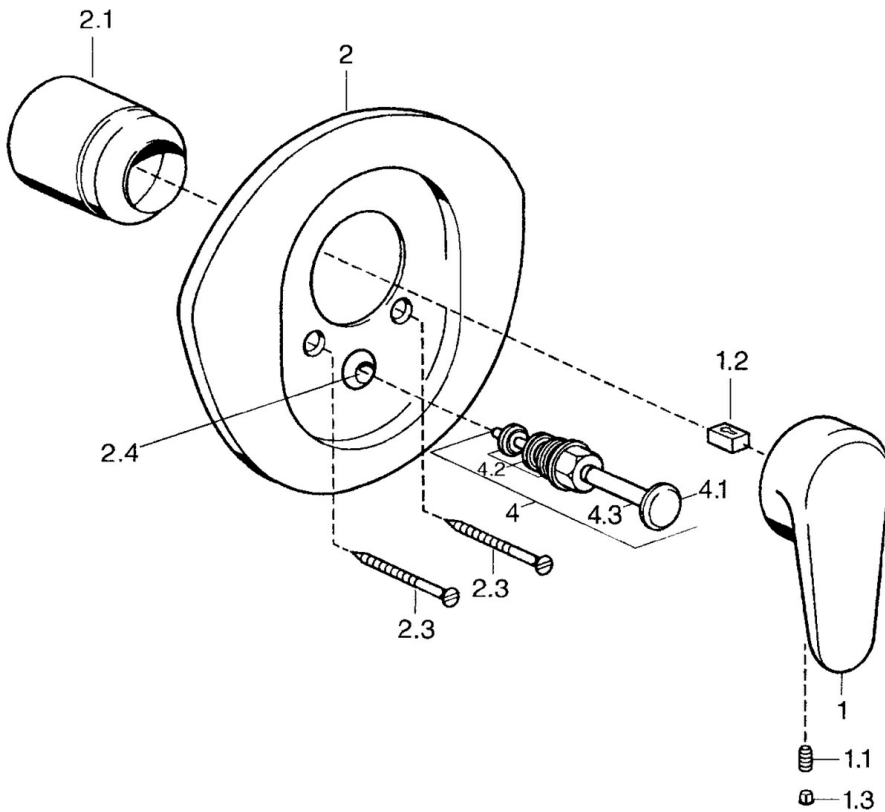

EAN: 4015474551619
static.hansa.com/0384910090

- Bathtub & Shower
- Single-lever, Trim Kit
- Concealed wall mounting
- Chrome/Gold
- Single operating lever/handle, Hot/Cold symbols

Technical data

Technical properties

Hot water supply **max. +80°C**
 Working pressure **0.5-10 bar**

Regulations

EN standard **EN 817**

Spare parts

SP03849102

	Name	Code
1	Lever, L=138 mm Discontinued	59913770
1	Lever, 99 mm, red/blue Discontinued	59913769
1	Lever, L=99 mm, (-2011)	59913768
1.1	Screw, M5x8, SW2.5	59904755
1.2	Bushing	59904778
1.3	Plug, hot/cold	59906705
2	Cover flange Chrome/Satin Discontinued	59911543
2	Cover flange White Discontinued	59911544
2	Cover flange Discontinued	59911542
2.1	Covering cap Edelmessing Discontinued	59906537
2.1	Covering cap	59904820
2.3	Screw, M5x65 White Discontinued	59906672
2.3	Screw, M5x65	59904847
2.3	Screw, M5x65 Gold Discontinued	59904849
2.4	Flow limiting cap	59904846
4	Diverter Gold Discontinued	59906392
4	Diverter	59911156
4	Diverter Edelmessing Discontinued	59910904
4.2	Sealing kit	59904791
4.3	O-ring, d 4x1	59902331
N.I.	Raising kit, 20 mm	59904983