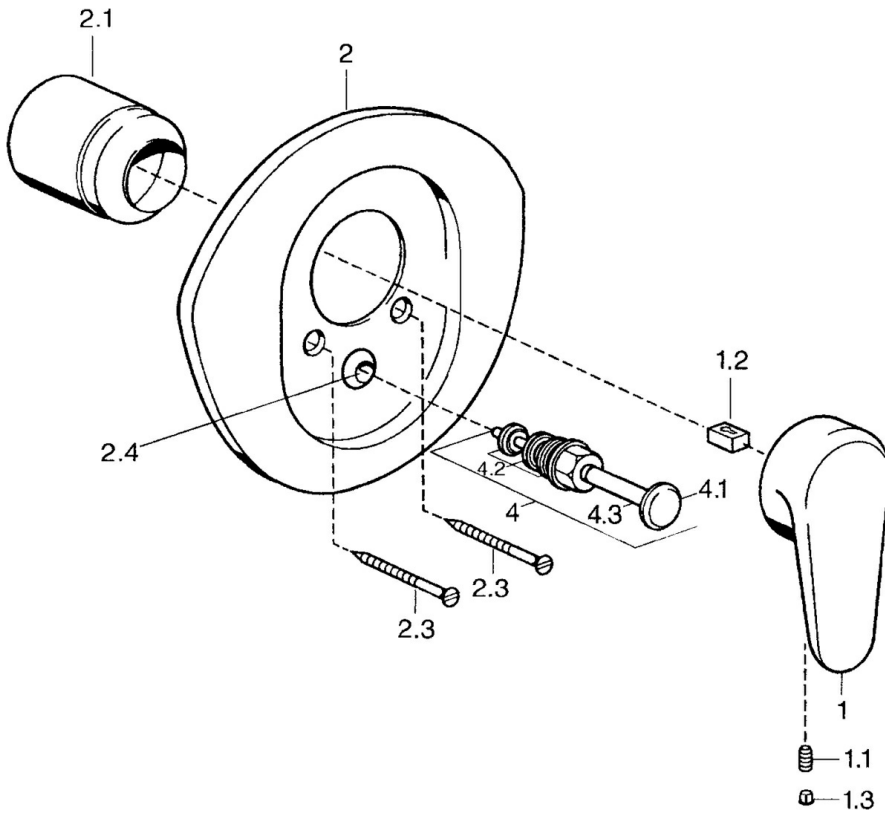

EAN: 4015474682726
static.hansa.com/0384910072

- Bathtub & Shower
- Single-lever, Trim Kit
- Concealed wall mounting
- Single operating lever/handle, Hot/Cold symbols

Technical data

Technical properties

Hot water supply	max. +80°C
Working pressure	0.5-10 bar

Regulations

EN standard	EN 817
-------------	---------------

Spare parts

SP03849102

	Name	Code
1	Lever, L=138 mm Discontinued	59913770
1	Lever, 99 mm, red/blue Discontinued	59913769
1	Lever, L=99 mm, (-2011)	59913768
1.1	Screw, M5x8, SW2.5	59904755
1.2	Bushing	59904778
1.3	Plug, hot/cold	59906705
2	Cover flange Chrome/Satin Discontinued	59911543
2	Cover flange White Discontinued	59911544
2	Cover flange Discontinued	59911542
2.1	Covering cap Edelmessing Discontinued	59906537
2.1	Covering cap	59904820
2.3	Screw, M5x65 White Discontinued	59906672
2.3	Screw, M5x65	59904847
2.3	Screw, M5x65 Gold Discontinued	59904849
2.4	Flow limiting cap	59904846
4	Diverter Gold Discontinued	59906392
4	Diverter	59911156
4	Diverter Edelmessing Discontinued	59910904
4.2	Sealing kit	59904791
4.3	O-ring, d 4x1	59902331
N.I.	Raising kit, 20 mm	59904983