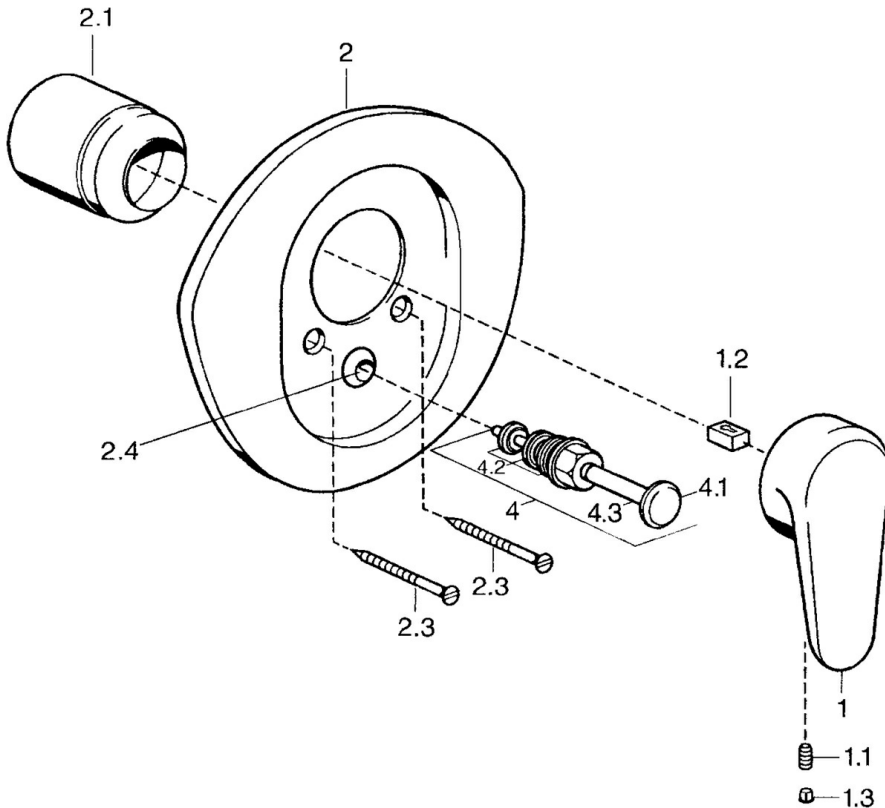

EAN: 4015474551596  
[static.hansa.com/03849100](http://static.hansa.com/03849100)

- Bathtub & Shower
- Single-lever, Trim Kit
- Concealed wall mounting
- Chrome
- Single operating lever/handle, Hot/Cold symbols

## Technical data

### Technical properties

Hot water supply	<b>max. +80°C</b>
Working pressure	<b>0.5-10 bar</b>

### SP03849102

	Name	Code
1	Lever, L=138 mm Discontinued	59913770
1	Lever, 99 mm, red/blue Discontinued	59913769
1	Lever, L=99 mm, (-2011)	59913768
1.1	Screw, M5x8, SW2.5	59904755
1.2	Bushing	59904778
1.3	Plug, hot/cold	59906705
2	Cover flange Chrome/Satin Discontinued	59911543
2	Cover flange White Discontinued	59911544
2	Cover flange Discontinued	59911542
2.1	Covering cap Edelmessing Discontinued	59906537
2.1	Covering cap	59904820
2.3	Screw, M5x65 White Discontinued	59906672
2.3	Screw, M5x65	59904847
2.3	Screw, M5x65 Gold Discontinued	59904849
2.4	Flow limiting cap	59904846
4	Diverter Gold Discontinued	59906392
4	Diverter	59911156
4	Diverter Edelmessing Discontinued	59910904
4.2	Sealing kit	59904791
4.3	O-ring, d 4x1	59902331
N.I.	Raising kit, 20 mm	59904983