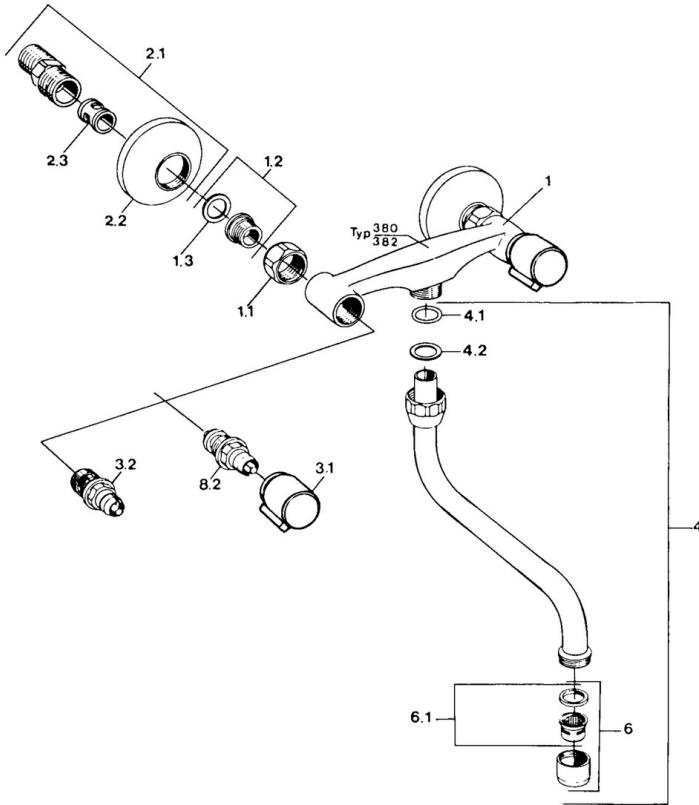

EAN: 4015474583702
static.hansa.com/03822106

- Kitchen
- Two-grip
- Wall mounted
- Chrome
- Silencer(s)

Technical data

Technical properties

Hot water supply	max. +80°C
Working pressure	0.5-10 bar
Backflow prevention (EN1717)	AA
Material	Brass

Spare parts

SP03822106

	Name	Code
1.1	Connection nut, G3/4, AF30	59902230
1.3	Retaining ring, 23.9x15.2x2	59902689
2.1	Eccentric, G3/4xG1/2	59904793
2.2	Cover flange	59904796
2.3	Silencer	59904792
3.1	Handle, hot	59906465
3.1	Handle, cold	59906464
3.2	Headpart, G1/2	59905114
4.1	O-ring, d 13.5x2.75	59910551
4.1	O-ring, 18x2.5	59902342
6	Aerator, M22x1 A Discontinued	59902365
6.1	Aerator, M22/24 A	59902081