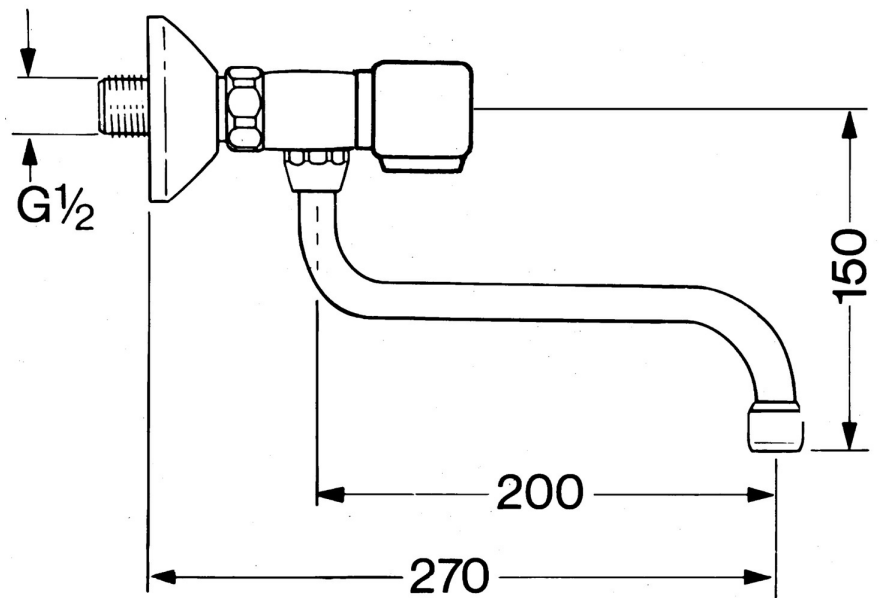

EAN: 4015474583702
static.hansa.com/03822106

- Kitchen
- Two-grip
- Wall mounted
- Chrome
- Silencer(s)

Technical data

Technical properties

Hot water supply	max. +80°C
Working pressure	0.5-10 bar
Backflow prevention (EN1717)	AA
Material	Brass

Spare parts

SP03822106

	Name	Code
1.1	Connection nut, G3/4, AF30	59902230
1.3	Retaining ring, 23.9x15.2x2	59902689
2.1	Eccentric, G3/4xG1/2	59904793
2.2	Cover flange	59904796
2.3	Silencer	59904792
3.1	Handle, hot	59906465
3.1	Handle, cold	59906464
3.2	Headpart, G1/2	59905114
4.1	O-ring, d 13.5x2.75	59910551
4.1	O-ring, 18x2.5	59902342
6	Aerator, M22x1 A Discontinued	59902365
6.1	Aerator, M22/24 A	59902081