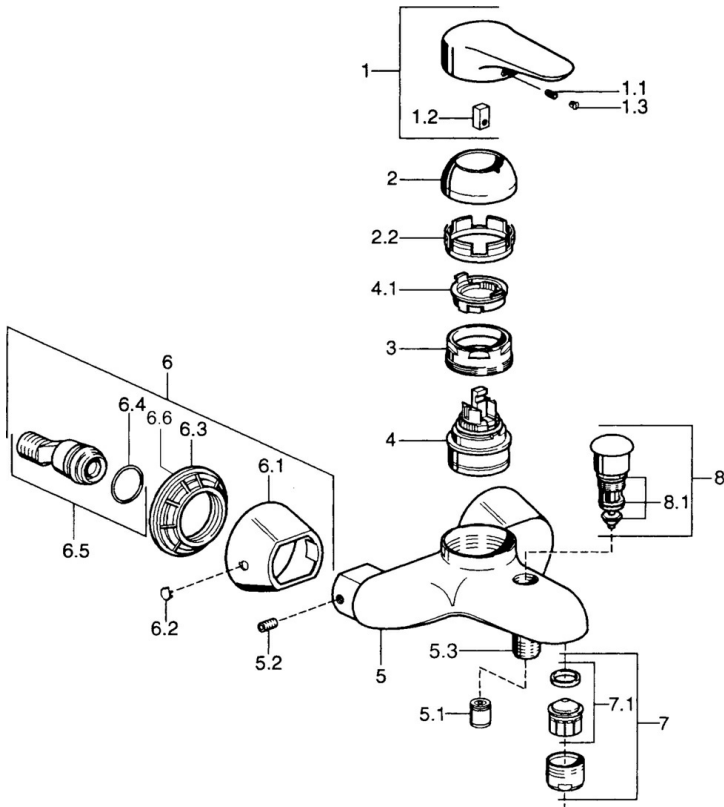

EAN: 4015474525771  
[static.hansa.com/03742186](http://static.hansa.com/03742186)

- Bathtub & Shower
- Single-lever
- Wall mounted
- Chrome
- Single operating lever/handle, Hot/Cold symbols
- Non-return valve(s)

## Technical data

### Technical properties

Hot water supply	<b>max. +80°C</b>
Working pressure	<b>0.5-10 bar</b>
Backflow prevention (EN1717)	<b>EB</b>

### SP03742102

	Name	Code
1	Lever, 99 mm, red/blue Discontinued	59913769
1	Lever, L=99 mm, (-2011)	59913768
1	Lever, L=138 mm Discontinued	59913770
1.1	Screw, M5x8, SW2.5	59904755
1.2	Bushing	59904778
1.3	Plug, hot/cold	59906705
2	Covering cap Chrome/Satin Discontinued	59906564
2	Covering cap	59906563
2.2	Fixing sleeve	59906695
3	Eye screw, M50x1, SW45	59904775
4	Cartridge, 4.8 eco	59904601
4.1	Hot water limiter	59904759
5.1	Non-return valve	59905714
5.2	Screw, M8x8	59906104
5.3	Thread nipple, G1/2xM18x1	59911384
5.6	Vacuum breaker, DN15	59911330
6.1	Cover flange Discontinued	59911473
6.2	Plug Discontinued	59911480
6.3	Adapter Discontinued	59911486
6.4	O-ring, 25.07x2.62	59911479
6.5	Connector, G1/2	59911491
7	Aerator, M28x1 C White Discontinued	59905683
7	Aerator, M28x1 C	59902088
7	Aerator, M28x1 Edelmessing Discontinued	59906687
7.1	Aerator, M28x1 C Discontinued	59902089
8	Diverter Discontinued	59911492
8.1	Sealing kit	59904791