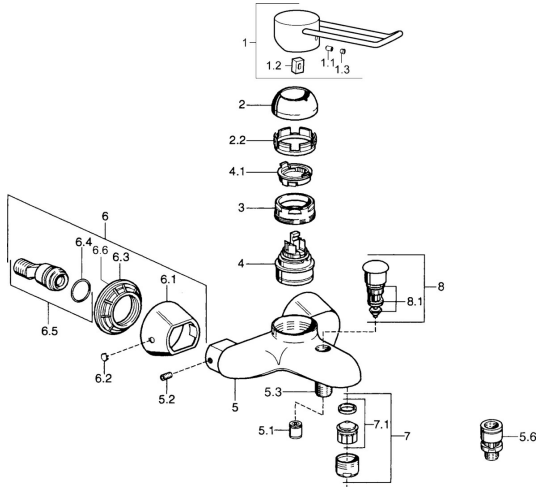

EAN: 4015474525771  
[static.hansa.com/03742186](http://static.hansa.com/03742186)

- Bathtub & Shower
- Single-lever
- Wall mounted
- Chrome
- Single operating lever/handle, Hot/Cold symbols
- Non-return valve(s)

### Technical properties

Hot water supply	<b>max. +80°C</b>
Working pressure	<b>0.5-10 bar</b>
Backflow prevention (EN1717)	<b>EB</b>

## Spare parts

### SP03742102

	Name	Code
1	Lever, 99 mm, red/blue Discontinued	59913769
1	Lever, L=99 mm, (-2011)	59913768
1	Lever, L=138 mm Discontinued	59913770
1.1	Screw, M5x8, SW2.5	59904755
1.2	Bushing	59904778
1.3	Plug, hot/cold	59906705
2	Covering cap Chrome/Satin Discontinued	59906564
2	Covering cap	59906563
2.2	Fixing sleeve	59906695
3	Eye screw, M50x1, SW45	59904775
4	Cartridge, 4.8 eco	59904601
4.1	Hot water limiter	59904759
5.1	Non-return valve	59905714
5.2	Screw, M8x8	59906104
5.3	Thread nipple, G1/2xM18x1	59911384
5.6	Vacuum breaker, DN15	59911330
6.1	Cover flange Discontinued	59911473
6.2	Plug Discontinued	59911480
6.3	Adapter Discontinued	59911486
6.4	O-ring, 25.07x2.62	59911479
6.5	Connector, G1/2	59911491
7	Aerator, M28x1 C White Discontinued	59905683
7	Aerator, M28x1 C	59902088
7	Aerator, M28x1 Edelmessing Discontinued	59906687
7.1	Aerator, M28x1 C Discontinued	59902089
8	Diverter Discontinued	59911492
8.1	Sealing kit	59904791