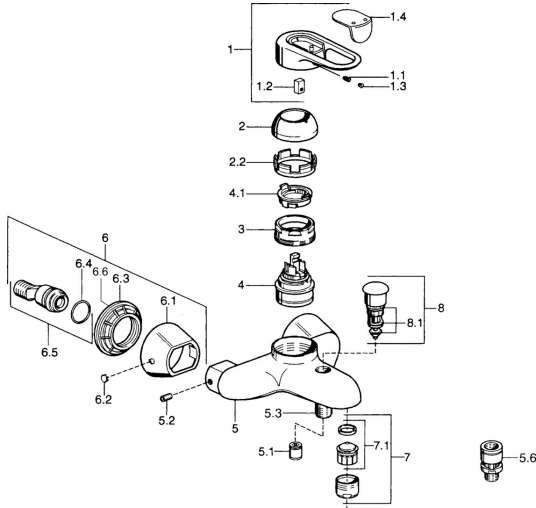

EAN: 4015474526228  
[static.hansa.com/03742185](http://static.hansa.com/03742185)

- Bathtub & Shower
- Chrome
- Single-lever
- Single operating lever/handle, Hot/Cold symbols
- Wall mounted
- Non-return valve(s)

## Technical data

### Technical properties

Hot water supply	<b>max. +80°C</b>
Working pressure	<b>0.5-10 bar</b>
Backflow prevention (EN1717)	<b>EB</b>

### SP03742102

	Name	Code
1	Lever, 99 mm, red/blue Discontinued	59913769
1	Lever, L=99 mm, (-2011)	59913768
1	Lever, L=138 mm Discontinued	59913770
1.1	Screw, M5x8, SW2.5	59904755
1.2	Bushing	59904778
1.3	Plug, hot/cold	59906705
2	Covering cap Chrome/Satin Discontinued	59906564
2	Covering cap	59906563
2.2	Fixing sleeve	59906695
3	Eye screw, M50x1, SW45	59904775
4	Cartridge, 4.8 eco	59904601
4.1	Hot water limiter	59904759
5.1	Non-return valve	59905714
5.2	Screw, M8x8	59906104
5.3	Thread nipple, G1/2xM18x1	59911384
5.6	Vacuum breaker, DN15	59911330
6.1	Cover flange Discontinued	59911473
6.2	Plug Discontinued	59911480
6.3	Adapter Discontinued	59911486
6.4	O-ring, 25.07x2.62	59911479
6.5	Connector, G1/2	59911491
7	Aerator, M28x1 C White Discontinued	59905683
7	Aerator, M28x1 C	59902088
7	Aerator, M28x1 Edelmessing Discontinued	59906687
7.1	Aerator, M28x1 C Discontinued	59902089
8	Diverter Discontinued	59911492
8.1	Sealing kit	59904791