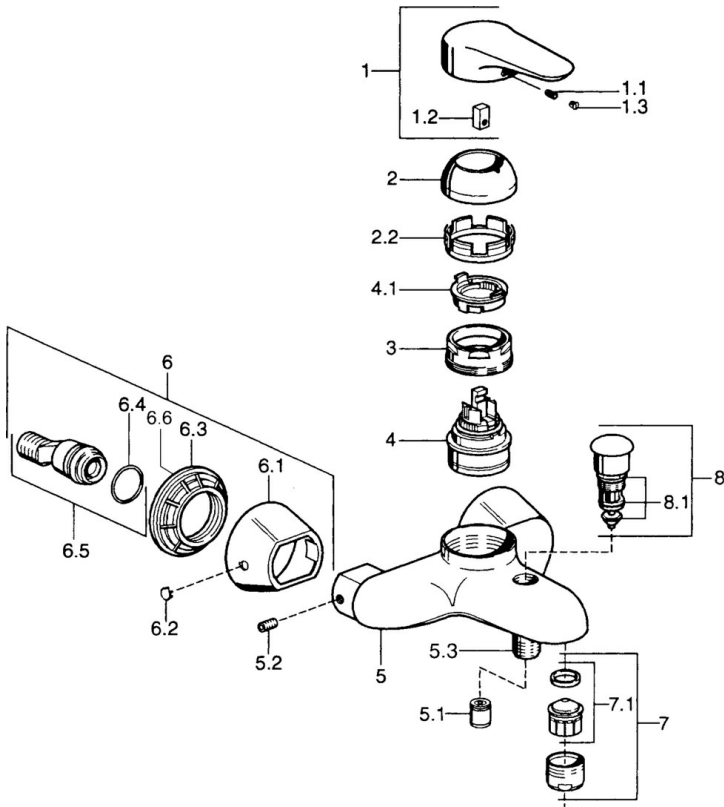

EAN: 4015474526228  
[static.hansa.com/03742185](http://static.hansa.com/03742185)

- Bathtub & Shower
- Chrome
- Single-lever
- Single operating lever/handle, Hot/Cold symbols
- Wall mounted
- Non-return valve(s)

## Technical data

### Technical properties

Hot water supply	<b>max. +80°C</b>
Working pressure	<b>0.5-10 bar</b>
Backflow prevention (EN1717)	<b>EB</b>

### SP03742102

	Name	Code
1	Lever, 99 mm, red/blue Discontinued	59913769
1	Lever, L=99 mm, (-2011)	59913768
1	Lever, L=138 mm Discontinued	59913770
1.1	Screw, M5x8, SW2.5	59904755
1.2	Bushing	59904778
1.3	Plug, hot/cold	59906705
2	Covering cap Chrome/Satin Discontinued	59906564
2	Covering cap	59906563
2.2	Fixing sleeve	59906695
3	Eye screw, M50x1, SW45	59904775
4	Cartridge, 4.8 eco	59904601
4.1	Hot water limiter	59904759
5.1	Non-return valve	59905714
5.2	Screw, M8x8	59906104
5.3	Thread nipple, G1/2xM18x1	59911384
5.6	Vacuum breaker, DN15	59911330
6.1	Cover flange Discontinued	59911473
6.2	Plug Discontinued	59911480
6.3	Adapter Discontinued	59911486
6.4	O-ring, 25.07x2.62	59911479
6.5	Connector, G1/2	59911491
7	Aerator, M28x1 C White Discontinued	59905683
7	Aerator, M28x1 C	59902088
7	Aerator, M28x1 Edelmessing Discontinued	59906687
7.1	Aerator, M28x1 C Discontinued	59902089
8	Diverter Discontinued	59911492
8.1	Sealing kit	59904791