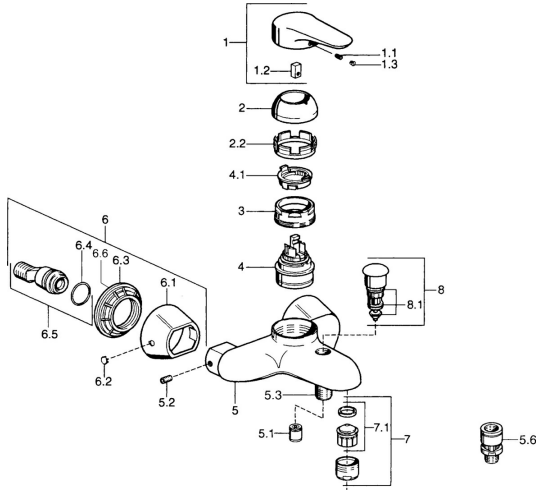

EAN: 4015474526211
static.hansa.com/03742183

- Bathtub & Shower
- Chrome
- Single-lever
- Single operating lever/handle, Hot/Cold symbols
- Wall mounted
- Non-return valve(s)

Technical data

Technical properties

Hot water supply	max. +80°C
Working pressure	0.5-10 bar
Backflow prevention (EN1717)	EB

Regulations

EN standard	EN 817
-------------	---------------

Spare parts

SP03742102

	Name	Code
1	Lever, 99 mm, red/blue Discontinued	59913769
1	Lever, L=99 mm, (-2011)	59913768
1	Lever, L=138 mm Discontinued	59913770
1.1	Screw, M5x8, SW2.5	59904755
1.2	Bushing	59904778
1.3	Plug, hot/cold	59906705
2	Covering cap Chrome/Satin Discontinued	59906564
2	Covering cap	59906563
2.2	Fixing sleeve	59906695
3	Eye screw, M50x1, SW45	59904775
4	Cartridge, 4.8 eco	59904601
4.1	Hot water limiter	59904759
5.1	Non-return valve	59905714
5.2	Screw, M8x8	59906104
5.3	Thread nipple, G1/2xM18x1	59911384
5.6	Vacuum breaker, DN15	59911330
6.1	Cover flange Discontinued	59911473
6.2	Plug Discontinued	59911480
6.3	Adapter Discontinued	59911486
6.4	O-ring, 25.07x2.62	59911479
6.5	Connector, G1/2	59911491
7	Aerator, M28x1 C White Discontinued	59905683
7	Aerator, M28x1 C	59902088
7	Aerator, M28x1 Edelmessing Discontinued	59906687
7.1	Aerator, M28x1 C Discontinued	59902089
8	Diverter Discontinued	59911492
8.1	Sealing kit	59904791