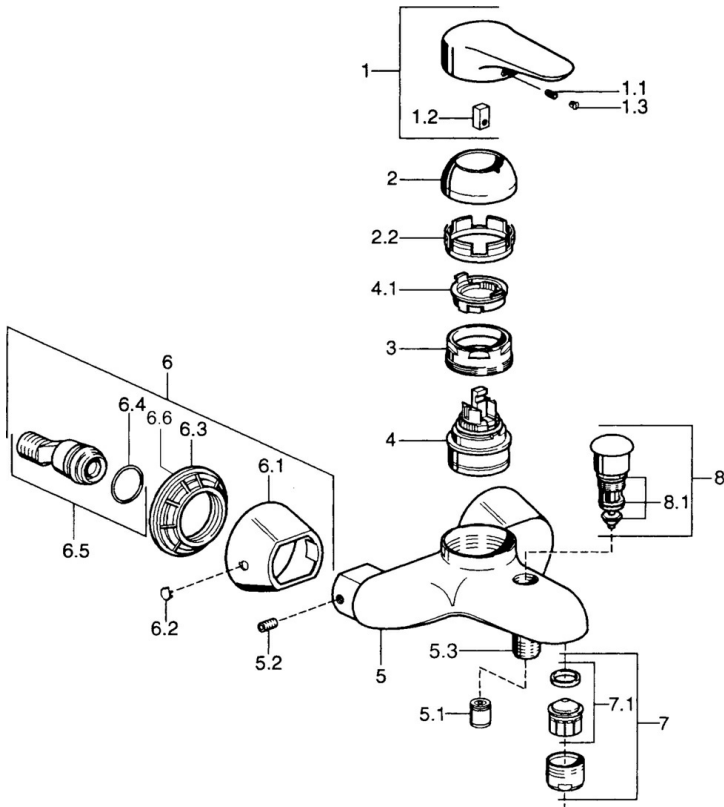

EAN: 4015474526211
static.hansa.com/03742183

- Bathtub & Shower
- Chrome
- Single-lever
- Single operating lever/handle, Hot/Cold symbols
- Wall mounted
- Non-return valve(s)

Technical data

Technical properties

Hot water supply	max. +80°C
Working pressure	0.5-10 bar
Backflow prevention (EN1717)	EB

Regulations

EN standard	EN 817
-------------	---------------

Spare parts

SP03742102

	Name	Code
1	Lever, 99 mm, red/blue Discontinued	59913769
1	Lever, L=99 mm, (-2011)	59913768
1	Lever, L=138 mm Discontinued	59913770
1.1	Screw, M5x8, SW2.5	59904755
1.2	Bushing	59904778
1.3	Plug, hot/cold	59906705
2	Covering cap Chrome/Satin Discontinued	59906564
2	Covering cap	59906563
2.2	Fixing sleeve	59906695
3	Eye screw, M50x1, SW45	59904775
4	Cartridge, 4.8 eco	59904601
4.1	Hot water limiter	59904759
5.1	Non-return valve	59905714
5.2	Screw, M8x8	59906104
5.3	Thread nipple, G1/2xM18x1	59911384
5.6	Vacuum breaker, DN15	59911330
6.1	Cover flange Discontinued	59911473
6.2	Plug Discontinued	59911480
6.3	Adapter Discontinued	59911486
6.4	O-ring, 25.07x2.62	59911479
6.5	Connector, G1/2	59911491
7	Aerator, M28x1 C White Discontinued	59905683
7	Aerator, M28x1 C	59902088
7	Aerator, M28x1 Edelmessing Discontinued	59906687
7.1	Aerator, M28x1 C Discontinued	59902089
8	Diverter Discontinued	59911492
8.1	Sealing kit	59904791