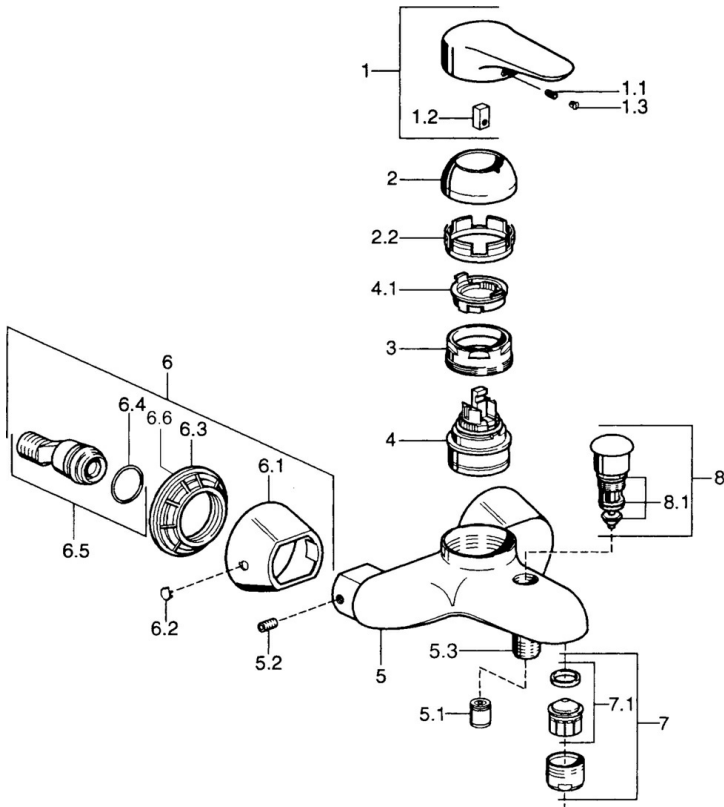

EAN: 4015474526136
static.hansa.com/03742182

- Bathtub & Shower
- Single-lever
- Wall mounted
- Chrome
- Single operating lever/handle, Hot/Cold symbols
- Non-return valve(s)

Technical data

Technical properties

Hot water supply	max. +80°C
Working pressure	0.5-10 bar
Backflow prevention (EN1717)	EB

Regulations

EN standard	EN 817
-------------	---------------

Spare parts

SP03742102

	Name	Code
1	Lever, 99 mm, red/blue Discontinued	59913769
1	Lever, L=99 mm, (-2011)	59913768
1	Lever, L=138 mm Discontinued	59913770
1.1	Screw, M5x8, SW2.5	59904755
1.2	Bushing	59904778
1.3	Plug, hot/cold	59906705
2	Covering cap Chrome/Satin Discontinued	59906564
2	Covering cap	59906563
2.2	Fixing sleeve	59906695
3	Eye screw, M50x1, SW45	59904775
4	Cartridge, 4.8 eco	59904601
4.1	Hot water limiter	59904759
5.1	Non-return valve	59905714
5.2	Screw, M8x8	59906104
5.3	Thread nipple, G1/2xM18x1	59911384
5.6	Vacuum breaker, DN15	59911330
6.1	Cover flange Discontinued	59911473
6.2	Plug Discontinued	59911480
6.3	Adapter Discontinued	59911486
6.4	O-ring, 25.07x2.62	59911479
6.5	Connector, G1/2	59911491
7	Aerator, M28x1 C White Discontinued	59905683
7	Aerator, M28x1 C	59902088
7	Aerator, M28x1 Edelmessing Discontinued	59906687
7.1	Aerator, M28x1 C Discontinued	59902089
8	Diverter Discontinued	59911492
8.1	Sealing kit	59904791