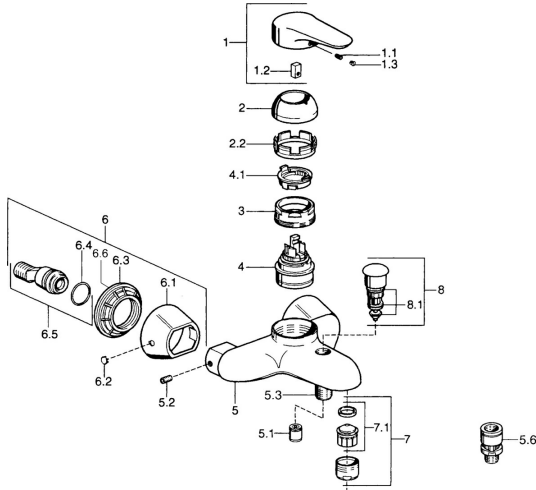

EAN: 4015474526136
static.hansa.com/03742182

- Bathtub & Shower
- Single-lever
- Wall mounted
- Chrome
- Single operating lever/handle, Hot/Cold symbols
- Non-return valve(s)

Technical data

Technical properties

Hot water supply	max. +80°C
Working pressure	0.5-10 bar
Backflow prevention (EN1717)	EB

Regulations

EN standard	EN 817
-------------	---------------

Spare parts

SP03742102

	Name	Code
1	Lever, 99 mm, red/blue Discontinued	59913769
1	Lever, L=99 mm, (-2011)	59913768
1	Lever, L=138 mm Discontinued	59913770
1.1	Screw, M5x8, SW2.5	59904755
1.2	Bushing	59904778
1.3	Plug, hot/cold	59906705
2	Covering cap Chrome/Satin Discontinued	59906564
2	Covering cap	59906563
2.2	Fixing sleeve	59906695
3	Eye screw, M50x1, SW45	59904775
4	Cartridge, 4.8 eco	59904601
4.1	Hot water limiter	59904759
5.1	Non-return valve	59905714
5.2	Screw, M8x8	59906104
5.3	Thread nipple, G1/2xM18x1	59911384
5.6	Vacuum breaker, DN15	59911330
6.1	Cover flange Discontinued	59911473
6.2	Plug Discontinued	59911480
6.3	Adapter Discontinued	59911486
6.4	O-ring, 25.07x2.62	59911479
6.5	Connector, G1/2	59911491
7	Aerator, M28x1 C White Discontinued	59905683
7	Aerator, M28x1 C	59902088
7	Aerator, M28x1 Edelmessing Discontinued	59906687
7.1	Aerator, M28x1 C Discontinued	59902089
8	Diverter Discontinued	59911492
8.1	Sealing kit	59904791