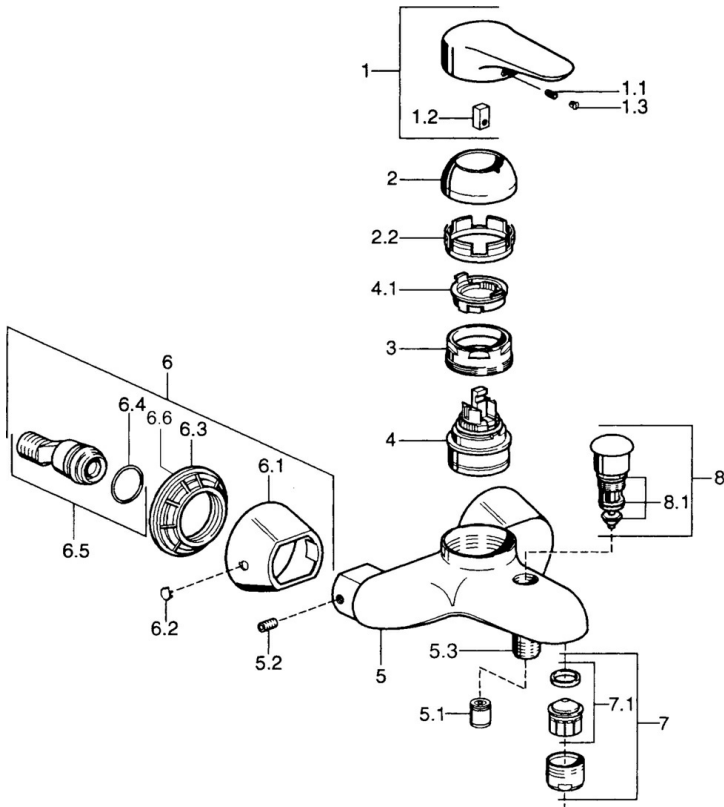

EAN: 4015474631861
static.hansa.com/03742106

- Bathtub & Shower
- Single-lever
- Wall mounted
- Chrome
- Single operating lever/handle, Hot/Cold symbols
- Non-return valve(s)

Technical data

Technical properties

Hot water supply	max. +80°C
Working pressure	0.5-10 bar
Backflow prevention (EN1717)	EB

Regulations

EN standard	EN 817
-------------	---------------

Spare parts

SP03742102

	Name	Code
1	Lever, 99 mm, red/blue Discontinued	59913769
1	Lever, L=99 mm, (-2011)	59913768
1	Lever, L=138 mm Discontinued	59913770
1.1	Screw, M5x8, SW2.5	59904755
1.2	Bushing	59904778
1.3	Plug, hot/cold	59906705
2	Covering cap Chrome/Satin Discontinued	59906564
2	Covering cap	59906563
2.2	Fixing sleeve	59906695
3	Eye screw, M50x1, SW45	59904775
4	Cartridge, 4.8 eco	59904601
4.1	Hot water limiter	59904759
5.1	Non-return valve	59905714
5.2	Screw, M8x8	59906104
5.3	Thread nipple, G1/2xM18x1	59911384
5.6	Vacuum breaker, DN15	59911330
6.1	Cover flange Discontinued	59911473
6.2	Plug Discontinued	59911480
6.3	Adapter Discontinued	59911486
6.4	O-ring, 25.07x2.62	59911479
6.5	Connector, G1/2	59911491
7	Aerator, M28x1 C White Discontinued	59905683
7	Aerator, M28x1 C	59902088
7	Aerator, M28x1 Edelmessing Discontinued	59906687
7.1	Aerator, M28x1 C Discontinued	59902089
8	Diverter Discontinued	59911492
8.1	Sealing kit	59904791