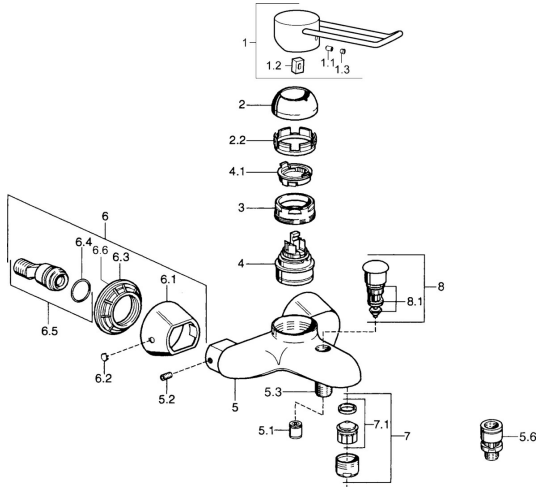

EAN: 4015474631861
static.hansa.com/03742106

- Bathtub & Shower
- Single-lever
- Wall mounted
- Chrome
- Single operating lever/handle, Hot/Cold symbols
- Non-return valve(s)

Technical data

Technical properties

Hot water supply	max. +80°C
Working pressure	0.5-10 bar
Backflow prevention (EN1717)	EB

Regulations

EN standard	EN 817
-------------	---------------

Spare parts

SP03742102

	Name	Code
1	Lever, 99 mm, red/blue Discontinued	59913769
1	Lever, L=99 mm, (-2011)	59913768
1	Lever, L=138 mm Discontinued	59913770
1.1	Screw, M5x8, SW2.5	59904755
1.2	Bushing	59904778
1.3	Plug, hot/cold	59906705
2	Covering cap Chrome/Satin Discontinued	59906564
2	Covering cap	59906563
2.2	Fixing sleeve	59906695
3	Eye screw, M50x1, SW45	59904775
4	Cartridge, 4.8 eco	59904601
4.1	Hot water limiter	59904759
5.1	Non-return valve	59905714
5.2	Screw, M8x8	59906104
5.3	Thread nipple, G1/2xM18x1	59911384
5.6	Vacuum breaker, DN15	59911330
6.1	Cover flange Discontinued	59911473
6.2	Plug Discontinued	59911480
6.3	Adapter Discontinued	59911486
6.4	O-ring, 25.07x2.62	59911479
6.5	Connector, G1/2	59911491
7	Aerator, M28x1 C White Discontinued	59905683
7	Aerator, M28x1 C	59902088
7	Aerator, M28x1 Edelmessing Discontinued	59906687
7.1	Aerator, M28x1 C Discontinued	59902089
8	Diverter Discontinued	59911492
8.1	Sealing kit	59904791