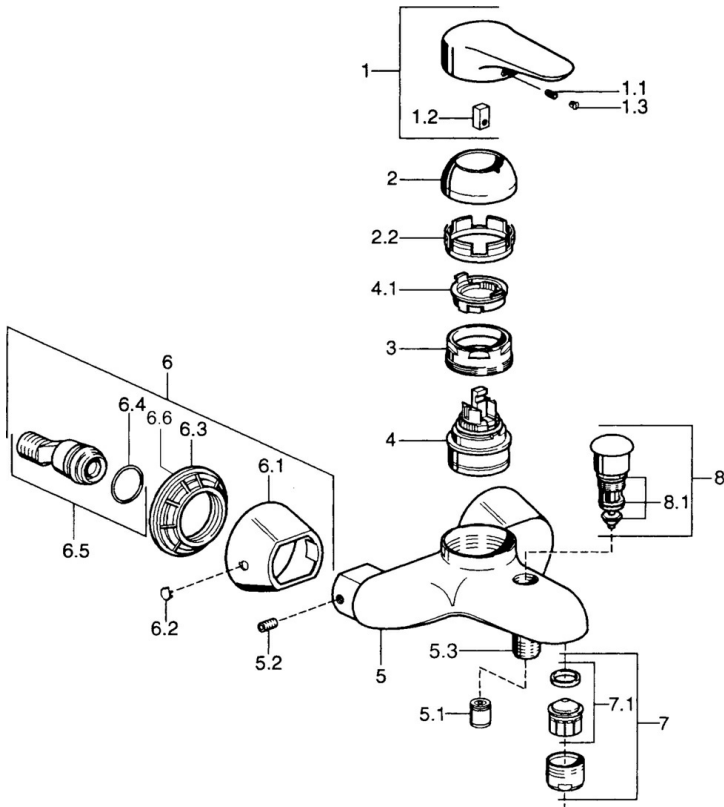

EAN: 4015474683020  
[static.hansa.com/0374210590](http://static.hansa.com/0374210590)

- Bathtub & Shower
- Chrome/Gold
- Single-lever
- Single operating lever/handle, Hot/Cold symbols
- Wall mounted
- Non-return valve(s)

## Technical data

### Technical properties

Hot water supply	<b>max. +80°C</b>
Working pressure	<b>0.5-10 bar</b>
Backflow prevention (EN1717)	<b>EB</b>

### SP03742102

	Name	Code
1	Lever, 99 mm, red/blue Discontinued	59913769
1	Lever, L=99 mm, (-2011)	59913768
1	Lever, L=138 mm Discontinued	59913770
1.1	Screw, M5x8, SW2.5	59904755
1.2	Bushing	59904778
1.3	Plug, hot/cold	59906705
2	Covering cap Chrome/Satin Discontinued	59906564
2	Covering cap	59906563
2.2	Fixing sleeve	59906695
3	Eye screw, M50x1, SW45	59904775
4	Cartridge, 4.8 eco	59904601
4.1	Hot water limiter	59904759
5.1	Non-return valve	59905714
5.2	Screw, M8x8	59906104
5.3	Thread nipple, G1/2xM18x1	59911384
5.6	Vacuum breaker, DN15	59911330
6.1	Cover flange Discontinued	59911473
6.2	Plug Discontinued	59911480
6.3	Adapter Discontinued	59911486
6.4	O-ring, 25.07x2.62	59911479
6.5	Connector, G1/2	59911491
7	Aerator, M28x1 C White Discontinued	59905683
7	Aerator, M28x1 C	59902088
7	Aerator, M28x1 Edelmessing Discontinued	59906687
7.1	Aerator, M28x1 C Discontinued	59902089
8	Diverter Discontinued	59911492
8.1	Sealing kit	59904791