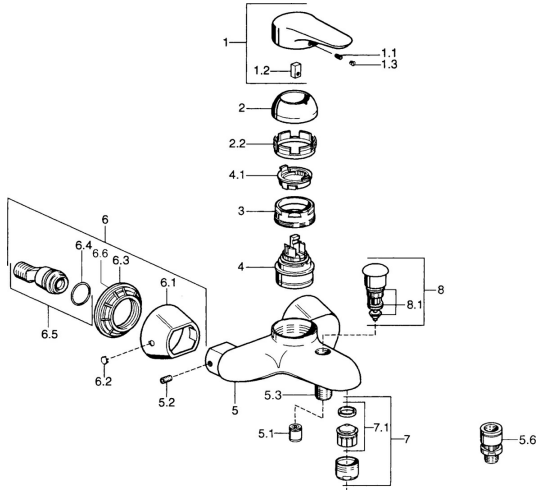

EAN: 4015474683020  
[static.hansa.com/0374210590](http://static.hansa.com/0374210590)

- Bathtub & Shower
- Chrome/Gold
- Single-lever
- Single operating lever/handle, Hot/Cold symbols
- Wall mounted
- Non-return valve(s)

### Technical properties

Hot water supply	<b>max. +80°C</b>
Working pressure	<b>0.5-10 bar</b>
Backflow prevention (EN1717)	<b>EB</b>

## Spare parts

### SP03742102

	Name	Code
1	Lever, 99 mm, red/blue Discontinued	59913769
1	Lever, L=99 mm, (-2011)	59913768
1	Lever, L=138 mm Discontinued	59913770
1.1	Screw, M5x8, SW2.5	59904755
1.2	Bushing	59904778
1.3	Plug, hot/cold	59906705
2	Covering cap Chrome/Satin Discontinued	59906564
2	Covering cap	59906563
2.2	Fixing sleeve	59906695
3	Eye screw, M50x1, SW45	59904775
4	Cartridge, 4.8 eco	59904601
4.1	Hot water limiter	59904759
5.1	Non-return valve	59905714
5.2	Screw, M8x8	59906104
5.3	Thread nipple, G1/2xM18x1	59911384
5.6	Vacuum breaker, DN15	59911330
6.1	Cover flange Discontinued	59911473
6.2	Plug Discontinued	59911480
6.3	Adapter Discontinued	59911486
6.4	O-ring, 25.07x2.62	59911479
6.5	Connector, G1/2	59911491
7	Aerator, M28x1 C White Discontinued	59905683
7	Aerator, M28x1 C	59902088
7	Aerator, M28x1 Edelmessing Discontinued	59906687
7.1	Aerator, M28x1 C Discontinued	59902089
8	Diverter Discontinued	59911492
8.1	Sealing kit	59904791