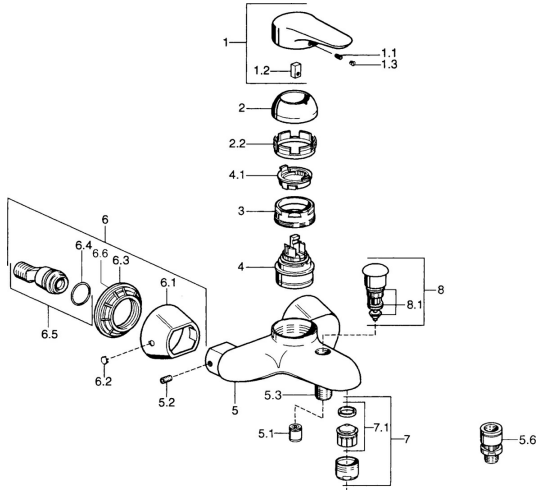

EAN: 4015474683174  
[static.hansa.com/0374210586](http://static.hansa.com/0374210586)

- Bathtub & Shower
- Single-lever
- Wall mounted
- Single operating lever/handle, Hot/Cold symbols
- Non-return valve(s)

### Technical properties

Hot water supply	<b>max. +80°C</b>
Working pressure	<b>0.5-10 bar</b>
Backflow prevention (EN1717)	<b>EB</b>

## Spare parts

### SP03742102

	Name	Code
1	Lever, 99 mm, red/blue Discontinued	59913769
1	Lever, L=99 mm, (-2011)	59913768
1	Lever, L=138 mm Discontinued	59913770
1.1	Screw, M5x8, SW2.5	59904755
1.2	Bushing	59904778
1.3	Plug, hot/cold	59906705
2	Covering cap Chrome/Satin Discontinued	59906564
2	Covering cap	59906563
2.2	Fixing sleeve	59906695
3	Eye screw, M50x1, SW45	59904775
4	Cartridge, 4.8 eco	59904601
4.1	Hot water limiter	59904759
5.1	Non-return valve	59905714
5.2	Screw, M8x8	59906104
5.3	Thread nipple, G1/2xM18x1	59911384
5.6	Vacuum breaker, DN15	59911330
6.1	Cover flange Discontinued	59911473
6.2	Plug Discontinued	59911480
6.3	Adapter Discontinued	59911486
6.4	O-ring, 25.07x2.62	59911479
6.5	Connector, G1/2	59911491
7	Aerator, M28x1 C White Discontinued	59905683
7	Aerator, M28x1 C	59902088
7	Aerator, M28x1 Edelmessing Discontinued	59906687
7.1	Aerator, M28x1 C Discontinued	59902089
8	Diverter Discontinued	59911492
8.1	Sealing kit	59904791