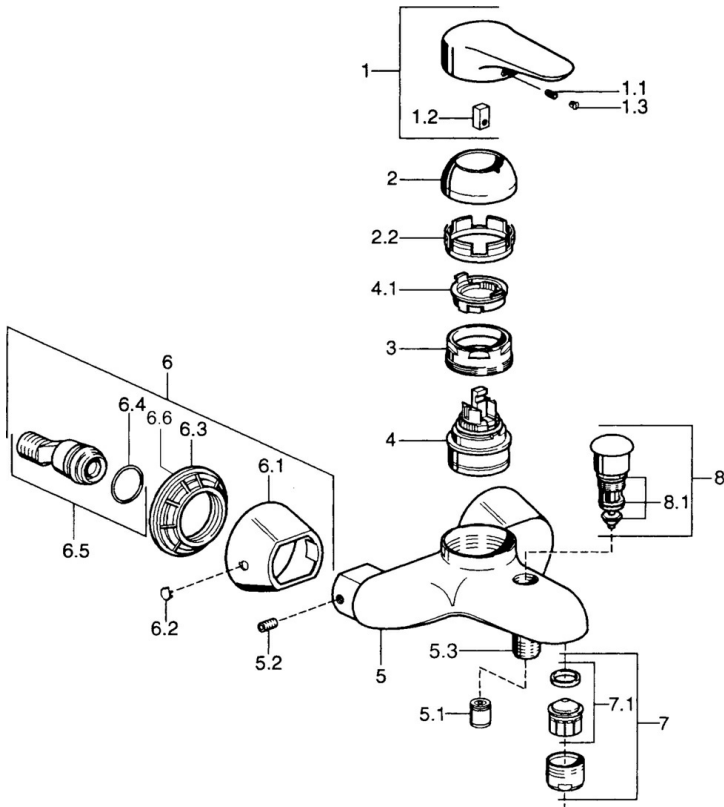

EAN: 4015474683174  
[static.hansa.com/0374210586](http://static.hansa.com/0374210586)

- Bathtub & Shower
- Single-lever
- Wall mounted
- Single operating lever/handle, Hot/Cold symbols
- Non-return valve(s)

## Technical data

### Technical properties

Hot water supply	<b>max. +80°C</b>
Working pressure	<b>0.5-10 bar</b>
Backflow prevention (EN1717)	<b>EB</b>

### SP03742102

	Name	Code
1	Lever, 99 mm, red/blue Discontinued	59913769
1	Lever, L=99 mm, (-2011)	59913768
1	Lever, L=138 mm Discontinued	59913770
1.1	Screw, M5x8, SW2.5	59904755
1.2	Bushing	59904778
1.3	Plug, hot/cold	59906705
2	Covering cap Chrome/Satin Discontinued	59906564
2	Covering cap	59906563
2.2	Fixing sleeve	59906695
3	Eye screw, M50x1, SW45	59904775
4	Cartridge, 4.8 eco	59904601
4.1	Hot water limiter	59904759
5.1	Non-return valve	59905714
5.2	Screw, M8x8	59906104
5.3	Thread nipple, G1/2xM18x1	59911384
5.6	Vacuum breaker, DN15	59911330
6.1	Cover flange Discontinued	59911473
6.2	Plug Discontinued	59911480
6.3	Adapter Discontinued	59911486
6.4	O-ring, 25.07x2.62	59911479
6.5	Connector, G1/2	59911491
7	Aerator, M28x1 C White Discontinued	59905683
7	Aerator, M28x1 C	59902088
7	Aerator, M28x1 Edelmessing Discontinued	59906687
7.1	Aerator, M28x1 C Discontinued	59902089
8	Diverter Discontinued	59911492
8.1	Sealing kit	59904791