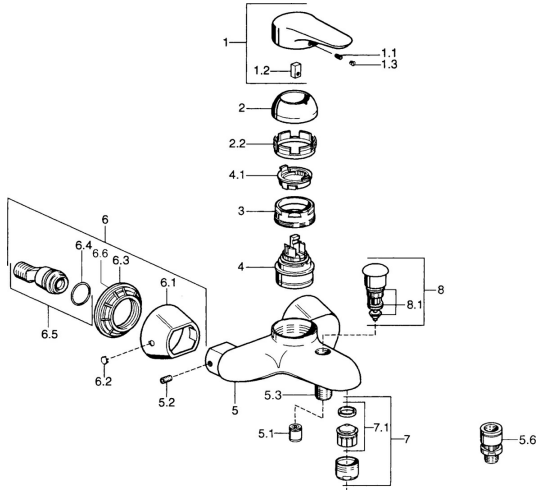

EAN: 4015474683099  
[static.hansa.com/03742105](http://static.hansa.com/03742105)

- Bathtub & Shower
- Chrome
- Single-lever
- Single operating lever/handle, Hot/Cold symbols
- Wall mounted
- Non-return valve(s)

### Technical properties

Hot water supply	<b>max. +80°C</b>
Working pressure	<b>0.5-10 bar</b>
Backflow prevention (EN1717)	<b>EB</b>

## Spare parts

### SP03742102

	Name	Code
1	Lever, 99 mm, red/blue Discontinued	59913769
1	Lever, L=99 mm, (-2011)	59913768
1	Lever, L=138 mm Discontinued	59913770
1.1	Screw, M5x8, SW2.5	59904755
1.2	Bushing	59904778
1.3	Plug, hot/cold	59906705
2	Covering cap Chrome/Satin Discontinued	59906564
2	Covering cap	59906563
2.2	Fixing sleeve	59906695
3	Eye screw, M50x1, SW45	59904775
4	Cartridge, 4.8 eco	59904601
4.1	Hot water limiter	59904759
5.1	Non-return valve	59905714
5.2	Screw, M8x8	59906104
5.3	Thread nipple, G1/2xM18x1	59911384
5.6	Vacuum breaker, DN15	59911330
6.1	Cover flange Discontinued	59911473
6.2	Plug Discontinued	59911480
6.3	Adapter Discontinued	59911486
6.4	O-ring, 25.07x2.62	59911479
6.5	Connector, G1/2	59911491
7	Aerator, M28x1 C White Discontinued	59905683
7	Aerator, M28x1 C	59902088
7	Aerator, M28x1 Edelmessing Discontinued	59906687
7.1	Aerator, M28x1 C Discontinued	59902089
8	Diverter Discontinued	59911492
8.1	Sealing kit	59904791