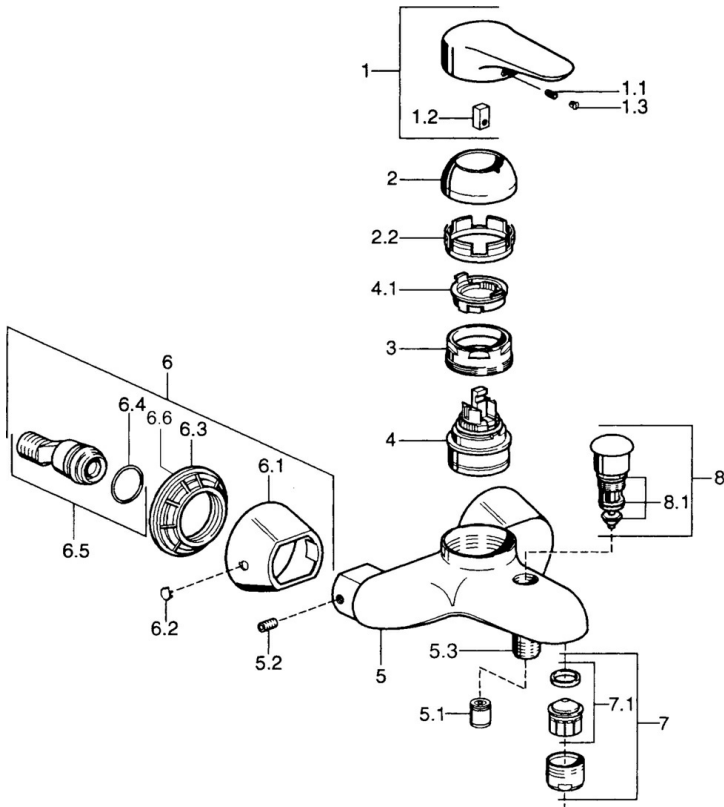

EAN: 4015474683099  
[static.hansa.com/03742105](http://static.hansa.com/03742105)

- Bathtub & Shower
- Chrome
- Single-lever
- Single operating lever/handle, Hot/Cold symbols
- Wall mounted
- Non-return valve(s)

## Technical data

### Technical properties

Hot water supply	<b>max. +80°C</b>
Working pressure	<b>0.5-10 bar</b>
Backflow prevention (EN1717)	<b>EB</b>

### SP03742102

	Name	Code
1	Lever, 99 mm, red/blue Discontinued	59913769
1	Lever, L=99 mm, (-2011)	59913768
1	Lever, L=138 mm Discontinued	59913770
1.1	Screw, M5x8, SW2.5	59904755
1.2	Bushing	59904778
1.3	Plug, hot/cold	59906705
2	Covering cap Chrome/Satin Discontinued	59906564
2	Covering cap	59906563
2.2	Fixing sleeve	59906695
3	Eye screw, M50x1, SW45	59904775
4	Cartridge, 4.8 eco	59904601
4.1	Hot water limiter	59904759
5.1	Non-return valve	59905714
5.2	Screw, M8x8	59906104
5.3	Thread nipple, G1/2xM18x1	59911384
5.6	Vacuum breaker, DN15	59911330
6.1	Cover flange Discontinued	59911473
6.2	Plug Discontinued	59911480
6.3	Adapter Discontinued	59911486
6.4	O-ring, 25.07x2.62	59911479
6.5	Connector, G1/2	59911491
7	Aerator, M28x1 C White Discontinued	59905683
7	Aerator, M28x1 C	59902088
7	Aerator, M28x1 Edelmessing Discontinued	59906687
7.1	Aerator, M28x1 C Discontinued	59902089
8	Diverter Discontinued	59911492
8.1	Sealing kit	59904791