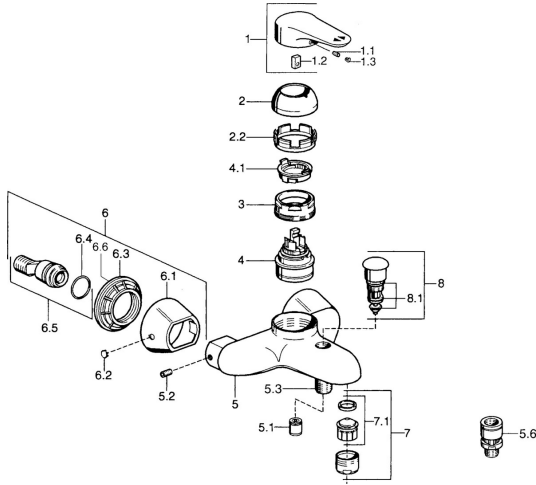

EAN: 4015474684171
static.hansa.com/03742103

- Bathtub & Shower
- Single-lever
- Wall mounted
- Chrome
- Single operating lever/handle, Hot/Cold symbols
- Non-return valve(s)

Technical data

Technical properties

Hot water supply	max. +80°C
Working pressure	0.5-10 bar
Backflow prevention (EN1717)	EB

Regulations

EN standard	EN 817
-------------	---------------

Spare parts

SP03742102

	Name	Code
1	Lever, 99 mm, red/blue Discontinued	59913769
1	Lever, L=99 mm, (-2011)	59913768
1	Lever, L=138 mm Discontinued	59913770
1.1	Screw, M5x8, SW2.5	59904755
1.2	Bushing	59904778
1.3	Plug, hot/cold	59906705
2	Covering cap Chrome/Satin Discontinued	59906564
2	Covering cap	59906563
2.2	Fixing sleeve	59906695
3	Eye screw, M50x1, SW45	59904775
4	Cartridge, 4.8 eco	59904601
4.1	Hot water limiter	59904759
5.1	Non-return valve	59905714
5.2	Screw, M8x8	59906104
5.3	Thread nipple, G1/2xM18x1	59911384
5.6	Vacuum breaker, DN15	59911330
6.1	Cover flange Discontinued	59911473
6.2	Plug Discontinued	59911480
6.3	Adapter Discontinued	59911486
6.4	O-ring, 25.07x2.62	59911479
6.5	Connector, G1/2	59911491
7	Aerator, M28x1 C White Discontinued	59905683
7	Aerator, M28x1 C	59902088
7	Aerator, M28x1 Edelmessing Discontinued	59906687
7.1	Aerator, M28x1 C Discontinued	59902089
8	Diverter Discontinued	59911492
8.1	Sealing kit	59904791