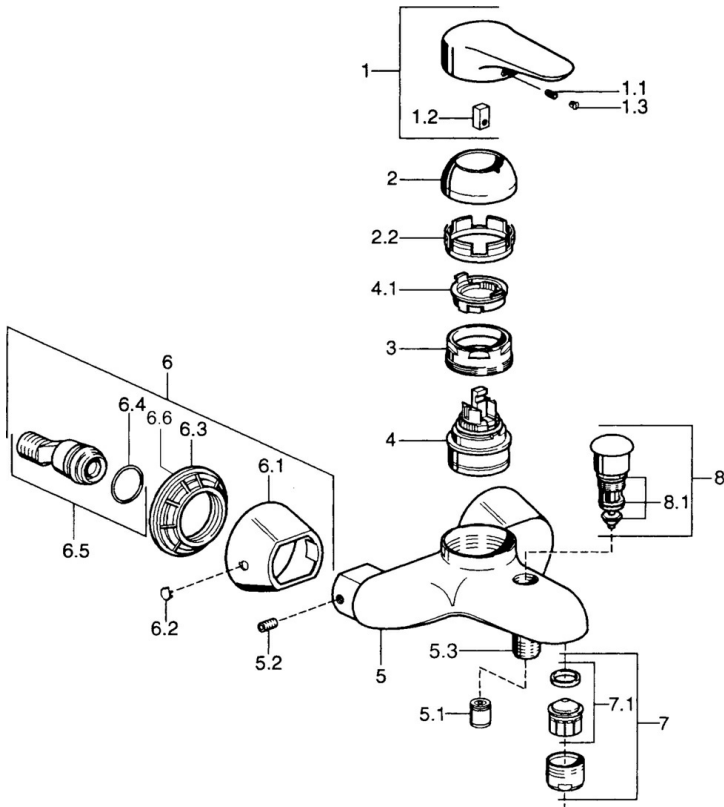

EAN: 4015474684171
static.hansa.com/03742103

- Bathtub & Shower
- Single-lever
- Wall mounted
- Chrome
- Single operating lever/handle, Hot/Cold symbols
- Non-return valve(s)

Technical data

Technical properties

Hot water supply	max. +80°C
Working pressure	0.5-10 bar
Backflow prevention (EN1717)	EB

Regulations

EN standard	EN 817
-------------	---------------

Spare parts

SP03742102

	Name	Code
1	Lever, 99 mm, red/blue Discontinued	59913769
1	Lever, L=99 mm, (-2011)	59913768
1	Lever, L=138 mm Discontinued	59913770
1.1	Screw, M5x8, SW2.5	59904755
1.2	Bushing	59904778
1.3	Plug, hot/cold	59906705
2	Covering cap Chrome/Satin Discontinued	59906564
2	Covering cap	59906563
2.2	Fixing sleeve	59906695
3	Eye screw, M50x1, SW45	59904775
4	Cartridge, 4.8 eco	59904601
4.1	Hot water limiter	59904759
5.1	Non-return valve	59905714
5.2	Screw, M8x8	59906104
5.3	Thread nipple, G1/2xM18x1	59911384
5.6	Vacuum breaker, DN15	59911330
6.1	Cover flange Discontinued	59911473
6.2	Plug Discontinued	59911480
6.3	Adapter Discontinued	59911486
6.4	O-ring, 25.07x2.62	59911479
6.5	Connector, G1/2	59911491
7	Aerator, M28x1 C White Discontinued	59905683
7	Aerator, M28x1 C	59902088
7	Aerator, M28x1 Edelmessing Discontinued	59906687
7.1	Aerator, M28x1 C Discontinued	59902089
8	Diverter Discontinued	59911492
8.1	Sealing kit	59904791