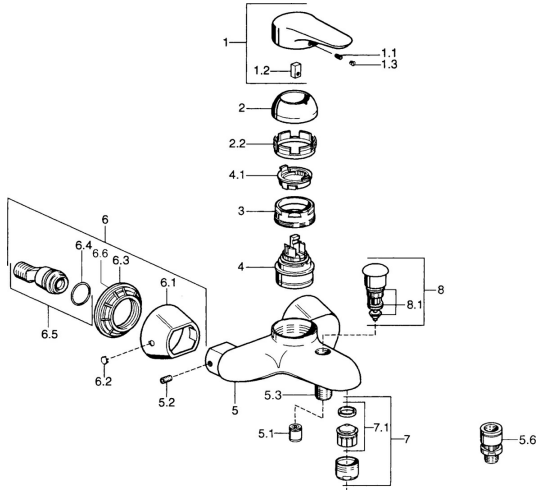

EAN: 4015474680128
static.hansa.com/0374210290

- Bathtub & Shower
- Chrome/Gold
- Single-lever
- Single operating lever/handle, Hot/Cold symbols
- Wall mounted
- Non-return valve(s)

Technical data

Technical properties

Hot water supply	max. +80°C
Working pressure	0.5-10 bar
Backflow prevention (EN1717)	EB

Regulations

EN standard	EN 817
-------------	---------------

Spare parts

SP03742102

	Name	Code
1	Lever, 99 mm, red/blue Discontinued	59913769
1	Lever, L=99 mm, (-2011)	59913768
1	Lever, L=138 mm Discontinued	59913770
1.1	Screw, M5x8, SW2.5	59904755
1.2	Bushing	59904778
1.3	Plug, hot/cold	59906705
2	Covering cap Chrome/Satin Discontinued	59906564
2	Covering cap	59906563
2.2	Fixing sleeve	59906695
3	Eye screw, M50x1, SW45	59904775
4	Cartridge, 4.8 eco	59904601
4.1	Hot water limiter	59904759
5.1	Non-return valve	59905714
5.2	Screw, M8x8	59906104
5.3	Thread nipple, G1/2xM18x1	59911384
5.6	Vacuum breaker, DN15	59911330
6.1	Cover flange Discontinued	59911473
6.2	Plug Discontinued	59911480
6.3	Adapter Discontinued	59911486
6.4	O-ring, 25.07x2.62	59911479
6.5	Connector, G1/2	59911491
7	Aerator, M28x1 C White Discontinued	59905683
7	Aerator, M28x1 C	59902088
7	Aerator, M28x1 Edelmessing Discontinued	59906687
7.1	Aerator, M28x1 C Discontinued	59902089
8	Diverter Discontinued	59911492
8.1	Sealing kit	59904791