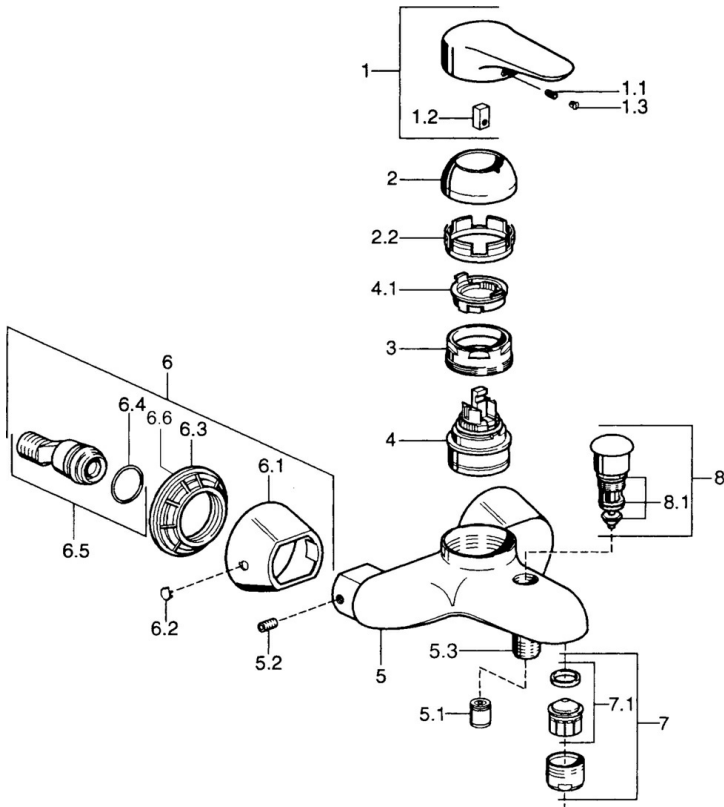

EAN: 4015474680128
static.hansa.com/0374210290

- Bathtub & Shower
- Chrome/Gold
- Single-lever
- Single operating lever/handle, Hot/Cold symbols
- Wall mounted
- Non-return valve(s)

Technical data

Technical properties

Hot water supply	max. +80°C
Working pressure	0.5-10 bar
Backflow prevention (EN1717)	EB

Regulations

EN standard	EN 817
-------------	---------------

Spare parts

SP03742102

	Name	Code
1	Lever, 99 mm, red/blue Discontinued	59913769
1	Lever, L=99 mm, (-2011)	59913768
1	Lever, L=138 mm Discontinued	59913770
1.1	Screw, M5x8, SW2.5	59904755
1.2	Bushing	59904778
1.3	Plug, hot/cold	59906705
2	Covering cap Chrome/Satin Discontinued	59906564
2	Covering cap	59906563
2.2	Fixing sleeve	59906695
3	Eye screw, M50x1, SW45	59904775
4	Cartridge, 4.8 eco	59904601
4.1	Hot water limiter	59904759
5.1	Non-return valve	59905714
5.2	Screw, M8x8	59906104
5.3	Thread nipple, G1/2xM18x1	59911384
5.6	Vacuum breaker, DN15	59911330
6.1	Cover flange Discontinued	59911473
6.2	Plug Discontinued	59911480
6.3	Adapter Discontinued	59911486
6.4	O-ring, 25.07x2.62	59911479
6.5	Connector, G1/2	59911491
7	Aerator, M28x1 C White Discontinued	59905683
7	Aerator, M28x1 C	59902088
7	Aerator, M28x1 Edelmessing Discontinued	59906687
7.1	Aerator, M28x1 C Discontinued	59902089
8	Diverter Discontinued	59911492
8.1	Sealing kit	59904791