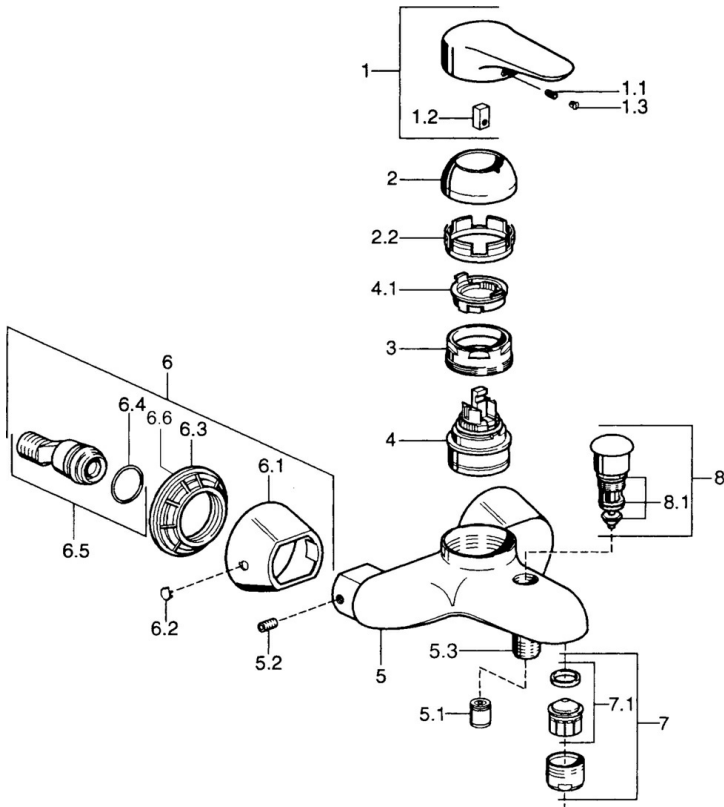

Spare parts

SP03742102

	Name	Code
1	Lever, 99 mm, red/blue Discontinued	59913769
1	Lever, L=99 mm, (-2011)	59913768
1	Lever, L=138 mm Discontinued	59913770
1.1	Screw, M5x8, SW2.5	59904755
1.2	Bushing	59904778
1.3	Plug, hot/cold	59906705
2	Covering cap Chrome/Satin Discontinued	59906564
2	Covering cap	59906563
2.2	Fixing sleeve	59906695
3	Eye screw, M50x1, SW45	59904775
4	Cartridge, 4.8 eco	59904601
4.1	Hot water limiter	59904759
5.1	Non-return valve	59905714
5.2	Screw, M8x8	59906104
5.3	Thread nipple, G1/2xM18x1	59911384
5.6	Vacuum breaker, DN15	59911330
6.1	Cover flange Discontinued	59911473
6.2	Plug Discontinued	59911480
6.3	Adapter Discontinued	59911486
6.4	O-ring, 25.07x2.62	59911479
6.5	Connector, G1/2	59911491
7	Aerator, M28x1 C White Discontinued	59905683
7	Aerator, M28x1 C	59902088
7	Aerator, M28x1 Edelmessing Discontinued	59906687
7.1	Aerator, M28x1 C Discontinued	59902089
8	Diverter Discontinued	59911492
8.1	Sealing kit	59904791