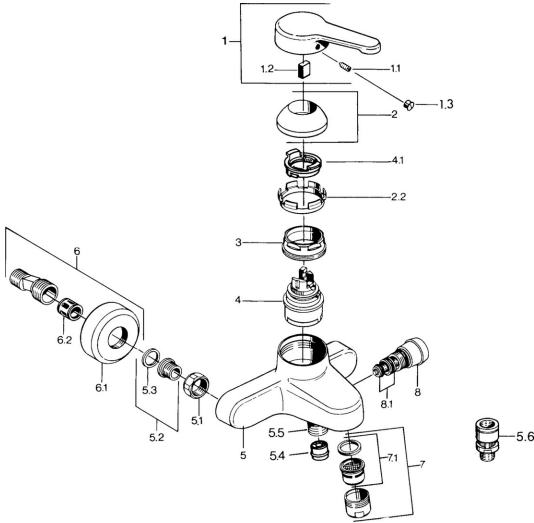

EAN: 4015474582781
static.hansa.com/0374210194

- Bathtub & Shower
- Single-lever
- Wall mounted
- Edelmessing
- Single operating lever/handle, Hot/Cold symbols
- Non-return valve(s)
- Silencer(s)

Technical data

Technical properties

Hot water supply	max. +80°C
Working pressure	0.5-10 bar
Backflow prevention (EN1717)	EB

Regulations

EN standard	EN 817
-------------	---------------

Spare parts

SP03742101

	Name	Code
1	Lever, L=99 mm, (-2011)	59913768
1.1	Screw, M5x8, SW2.5	59904755
1.2	Bushing	59904778
1.3	Plug, hot/cold	59906705
2	Covering cap	59906563
2.2	Fixing sleeve	59906695
3	Eye screw, M50x1, SW45	59904775
4	Cartridge, 4.8 eco	59904601
4.1	Hot water limiter	59904759
5.1	Connection nut, G3/4, AF30	59902230
5.2	Seat, G1/2, L, WAF10	59904618
5.3	Retaining ring, 23.9x15.2x2	59902689
5.4	Non-return valve	59905714
5.5	Thread nipple, G1/2xM18x1	59911384
5.6	Vacuum breaker, DN15	59911330
6	Eccentric Discontinued	59906601
6.2	Silencer	59904792
7	Aerator, M28x1 C	59902088
7	Aerator, M28x1 C White Discontinued	59905683
7	Aerator, M28x1 Edelmessing Discontinued	59906687
7.1	Aerator, M28x1 C Discontinued	59902089
8	Diverter White Discontinued	59910804
8	Diverter	59910803
8.1	Sealing kit	59904791