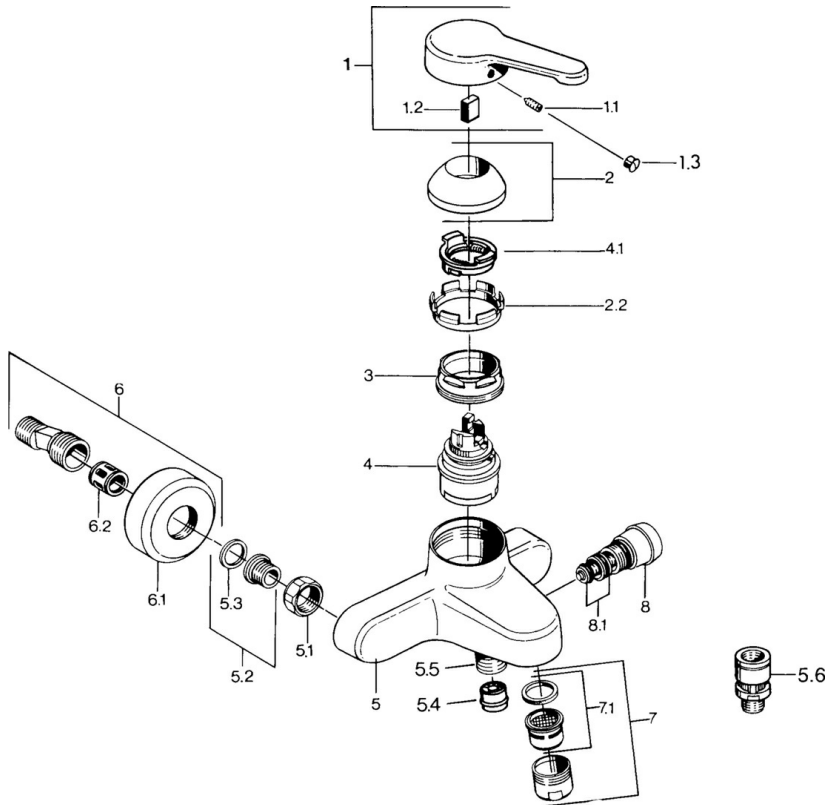

EAN: 4015474582781
static.hansa.com/0374210194

- Bathtub & Shower
- Single-lever
- Wall mounted
- Edelmessing
- Single operating lever/handle, Hot/Cold symbols
- Non-return valve(s)
- Silencer(s)

Technical data

Technical properties

Hot water supply	max. +80°C
Working pressure	0.5-10 bar
Backflow prevention (EN1717)	EB

Regulations

EN standard	EN 817
-------------	---------------

Spare parts

SP03742101

	Name	Code
1	Lever, L=99 mm, (-2011)	59913768
1.1	Screw, M5x8, SW2.5	59904755
1.2	Bushing	59904778
1.3	Plug, hot/cold	59906705
2	Covering cap	59906563
2.2	Fixing sleeve	59906695
3	Eye screw, M50x1, SW45	59904775
4	Cartridge, 4.8 eco	59904601
4.1	Hot water limiter	59904759
5.1	Connection nut, G3/4, AF30	59902230
5.2	Seat, G1/2, L, WAF10	59904618
5.3	Retaining ring, 23.9x15.2x2	59902689
5.4	Non-return valve	59905714
5.5	Thread nipple, G1/2xM18x1	59911384
5.6	Vacuum breaker, DN15	59911330
6	Eccentric Discontinued	59906601
6.2	Silencer	59904792
7	Aerator, M28x1 C	59902088
7	Aerator, M28x1 C White Discontinued	59905683
7	Aerator, M28x1 Edelmessing Discontinued	59906687
7.1	Aerator, M28x1 C Discontinued	59902089
8	Diverter White Discontinued	59910804
8	Diverter	59910803
8.1	Sealing kit	59904791