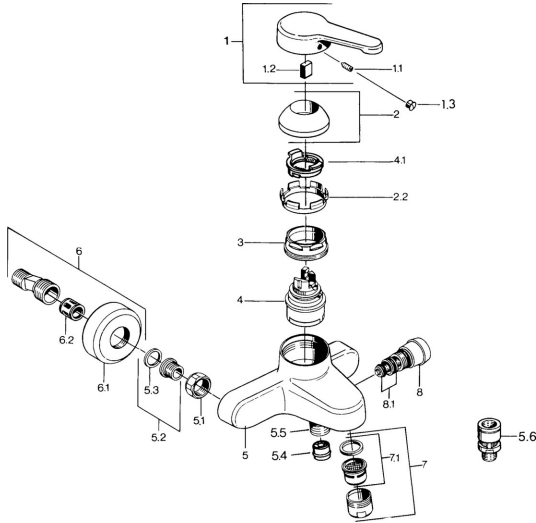

EAN: 4015474582774
static.hansa.com/0374210193

- Bathtub & Shower
- Single-lever
- Wall mounted
- Single operating lever/handle, Hot/Cold symbols
- Non-return valve(s)
- Silencer(s)

Technical data

Technical properties

Hot water supply	max. +80°C
Working pressure	0.5-10 bar
Backflow prevention (EN1717)	EB

Regulations

EN standard	EN 817
-------------	---------------

Spare parts

SP03742101

	Name	Code
1	Lever, L=99 mm, (-2011)	59913768
1.1	Screw, M5x8, SW2.5	59904755
1.2	Bushing	59904778
1.3	Plug, hot/cold	59906705
2	Covering cap	59906563
2.2	Fixing sleeve	59906695
3	Eye screw, M50x1, SW45	59904775
4	Cartridge, 4.8 eco	59904601
4.1	Hot water limiter	59904759
5.1	Connection nut, G3/4, AF30	59902230
5.2	Seat, G1/2, L, WAF10	59904618
5.3	Retaining ring, 23.9x15.2x2	59902689
5.4	Non-return valve	59905714
5.5	Thread nipple, G1/2xM18x1	59911384
5.6	Vacuum breaker, DN15	59911330
6	Eccentric Discontinued	59906601
6.2	Silencer	59904792
7	Aerator, M28x1 C	59902088
7	Aerator, M28x1 C White Discontinued	59905683
7	Aerator, M28x1 Edelmessing Discontinued	59906687
7.1	Aerator, M28x1 C Discontinued	59902089
8	Diverter White Discontinued	59910804
8	Diverter	59910803
8.1	Sealing kit	59904791