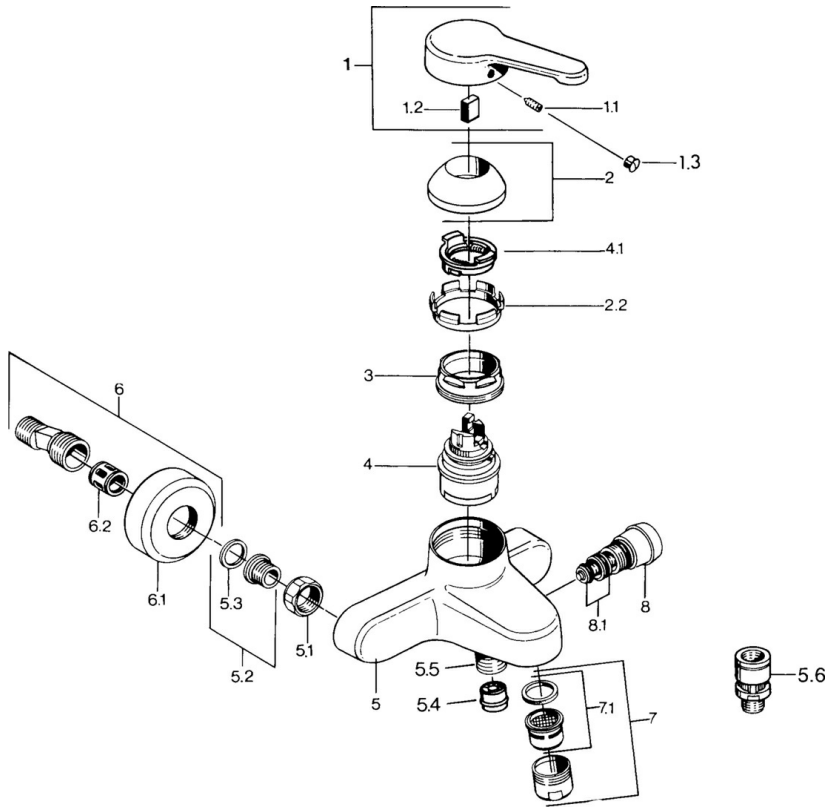

EAN: 4015474582774
static.hansa.com/0374210193

- Bathtub & Shower
- Single-lever
- Wall mounted
- Single operating lever/handle, Hot/Cold symbols
- Non-return valve(s)
- Silencer(s)

Technical data

Technical properties

Hot water supply	max. +80°C
Working pressure	0.5-10 bar
Backflow prevention (EN1717)	EB

Regulations

EN standard	EN 817
-------------	---------------

Spare parts

SP03742101

	Name	Code
1	Lever, L=99 mm, (-2011)	59913768
1.1	Screw, M5x8, SW2.5	59904755
1.2	Bushing	59904778
1.3	Plug, hot/cold	59906705
2	Covering cap	59906563
2.2	Fixing sleeve	59906695
3	Eye screw, M50x1, SW45	59904775
4	Cartridge, 4.8 eco	59904601
4.1	Hot water limiter	59904759
5.1	Connection nut, G3/4, AF30	59902230
5.2	Seat, G1/2, L, WAF10	59904618
5.3	Retaining ring, 23.9x15.2x2	59902689
5.4	Non-return valve	59905714
5.5	Thread nipple, G1/2xM18x1	59911384
5.6	Vacuum breaker, DN15	59911330
6	Eccentric Discontinued	59906601
6.2	Silencer	59904792
7	Aerator, M28x1 C	59902088
7	Aerator, M28x1 C White Discontinued	59905683
7	Aerator, M28x1 Edelmessing Discontinued	59906687
7.1	Aerator, M28x1 C Discontinued	59902089
8	Diverter White Discontinued	59910804
8	Diverter	59910803
8.1	Sealing kit	59904791