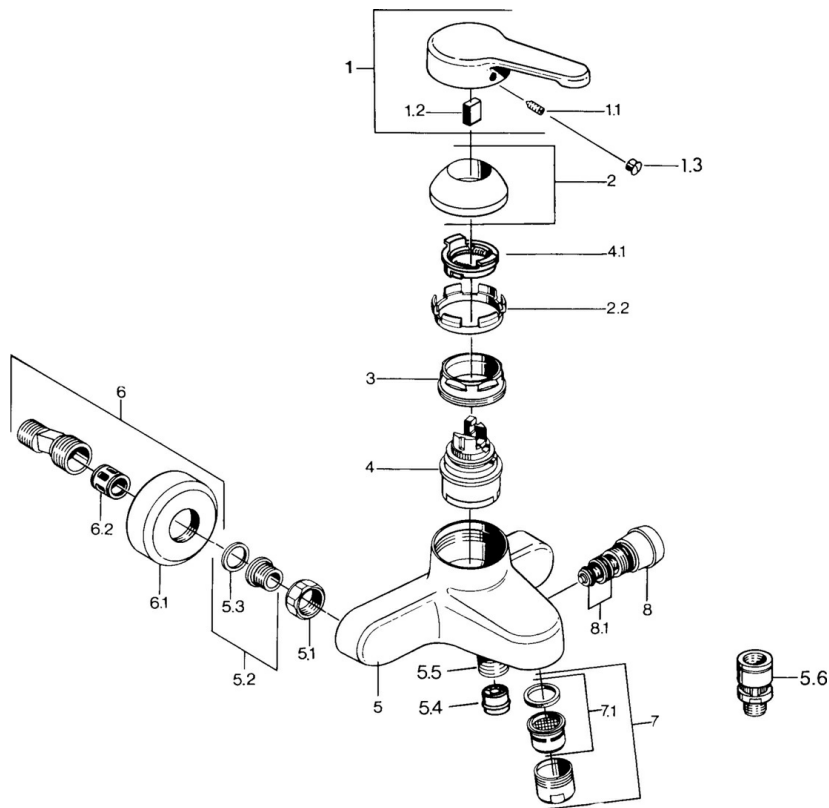

EAN: 4015474579637
static.hansa.com/0374210192

- Bathtub & Shower
- Single-lever
- Wall mounted
- Single operating lever/handle, Hot/Cold symbols
- Non-return valve(s)
- Silencer(s)

Technical data

Technical properties

Hot water supply	max. +80°C
Working pressure	0.5-10 bar
Backflow prevention (EN1717)	EB

Regulations

EN standard	EN 817
-------------	---------------

Spare parts

SP03742101

	Name	Code
1	Lever, L=99 mm, (-2011)	59913768
1.1	Screw, M5x8, SW2.5	59904755
1.2	Bushing	59904778
1.3	Plug, hot/cold	59906705
2	Covering cap	59906563
2.2	Fixing sleeve	59906695
3	Eye screw, M50x1, SW45	59904775
4	Cartridge, 4.8 eco	59904601
4.1	Hot water limiter	59904759
5.1	Connection nut, G3/4, AF30	59902230
5.2	Seat, G1/2, L, WAF10	59904618
5.3	Retaining ring, 23.9x15.2x2	59902689
5.4	Non-return valve	59905714
5.5	Thread nipple, G1/2xM18x1	59911384
5.6	Vacuum breaker, DN15	59911330
6	Eccentric Discontinued	59906601
6.2	Silencer	59904792
7	Aerator, M28x1 C	59902088
7	Aerator, M28x1 C White Discontinued	59905683
7	Aerator, M28x1 Edelmessing Discontinued	59906687
7.1	Aerator, M28x1 C Discontinued	59902089
8	Diverter White Discontinued	59910804
8	Diverter	59910803
8.1	Sealing kit	59904791