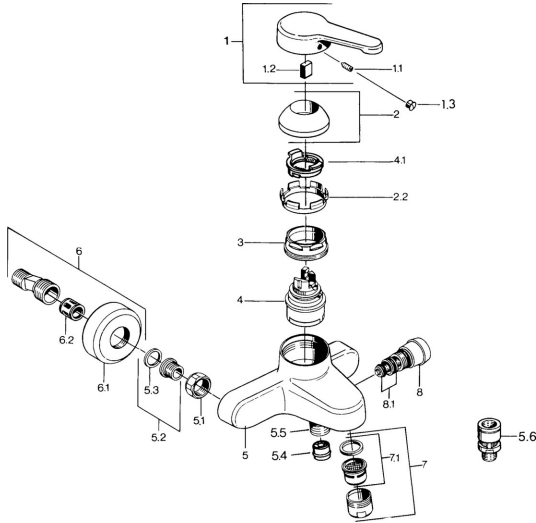

EAN: 4015474579637
static.hansa.com/0374210192

- Bathtub & Shower
- Single-lever
- Wall mounted
- Single operating lever/handle, Hot/Cold symbols
- Non-return valve(s)
- Silencer(s)

Technical data

Technical properties

Hot water supply	max. +80°C
Working pressure	0.5-10 bar
Backflow prevention (EN1717)	EB

Regulations

EN standard	EN 817
-------------	---------------

Spare parts

SP03742101

	Name	Code
1	Lever, L=99 mm, (-2011)	59913768
1.1	Screw, M5x8, SW2.5	59904755
1.2	Bushing	59904778
1.3	Plug, hot/cold	59906705
2	Covering cap	59906563
2.2	Fixing sleeve	59906695
3	Eye screw, M50x1, SW45	59904775
4	Cartridge, 4.8 eco	59904601
4.1	Hot water limiter	59904759
5.1	Connection nut, G3/4, AF30	59902230
5.2	Seat, G1/2, L, WAF10	59904618
5.3	Retaining ring, 23.9x15.2x2	59902689
5.4	Non-return valve	59905714
5.5	Thread nipple, G1/2xM18x1	59911384
5.6	Vacuum breaker, DN15	59911330
6	Eccentric Discontinued	59906601
6.2	Silencer	59904792
7	Aerator, M28x1 C	59902088
7	Aerator, M28x1 C White Discontinued	59905683
7	Aerator, M28x1 Edelmessing Discontinued	59906687
7.1	Aerator, M28x1 C Discontinued	59902089
8	Diverter White Discontinued	59910804
8	Diverter	59910803
8.1	Sealing kit	59904791