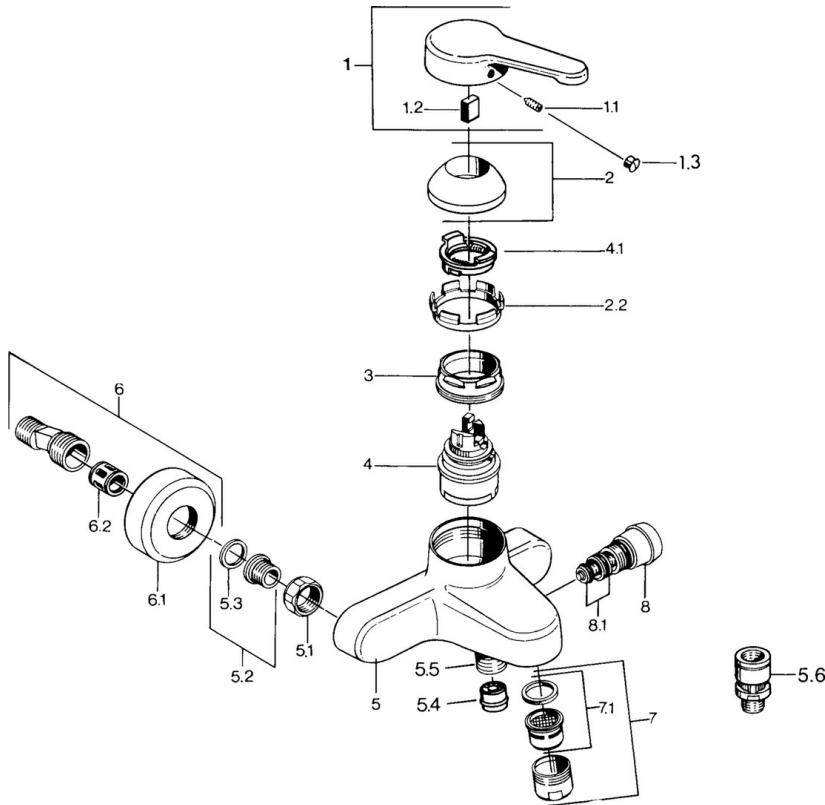

EAN: 4015474582750  
[static.hansa.com/0374210186](https://static.hansa.com/0374210186)

- Bathtub & Shower
- Single-lever
- Wall mounted
- Single operating lever/handle, Hot/Cold symbols
- Non-return valve(s)
- Silencer(s)

## Technical data

### Technical properties

Hot water supply	<b>max. +80°C</b>
Working pressure	<b>0.5-10 bar</b>
Backflow prevention (EN1717)	<b>EB</b>

### SP03742101

	Name	Code
1	Lever, L=99 mm, (-2011)	59913768
1.1	Screw, M5x8, SW2.5	59904755
1.2	Bushing	59904778
1.3	Plug, hot/cold	59906705
2	Covering cap	59906563
2.2	Fixing sleeve	59906695
3	Eye screw, M50x1, SW45	59904775
4	Cartridge, 4.8 eco	59904601
4.1	Hot water limiter	59904759
5.1	Connection nut, G3/4, AF30	59902230
5.2	Seat, G1/2, L, WAF10	59904618
5.3	Retaining ring, 23.9x15.2x2	59902689
5.4	Non-return valve	59905714
5.5	Thread nipple, G1/2xM18x1	59911384
5.6	Vacuum breaker, DN15	59911330
6	Eccentric Discontinued	59906601
6.2	Silencer	59904792
7	Aerator, M28x1 C	59902088
7	Aerator, M28x1 C White Discontinued	59905683
7	Aerator, M28x1 Edelmessing Discontinued	59906687
7.1	Aerator, M28x1 C Discontinued	59902089
8	Diverter White Discontinued	59910804
8	Diverter	59910803
8.1	Sealing kit	59904791