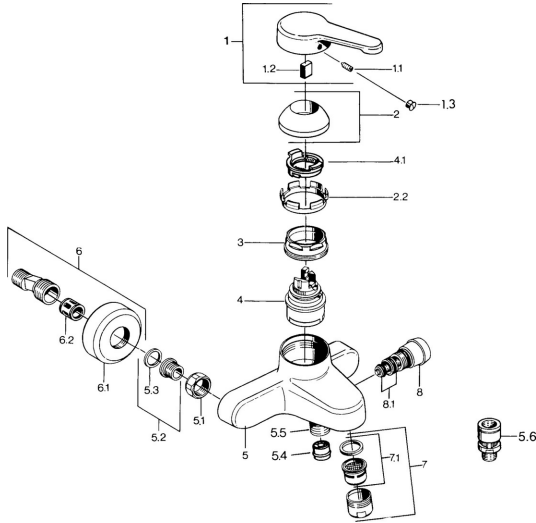

EAN: 4015474582750  
[static.hansa.com/0374210186](https://static.hansa.com/0374210186)

- Bathtub & Shower
- Single-lever
- Wall mounted
- Single operating lever/handle, Hot/Cold symbols
- Non-return valve(s)
- Silencer(s)

### Technical properties

Hot water supply	<b>max. +80°C</b>
Working pressure	<b>0.5-10 bar</b>
Backflow prevention (EN1717)	<b>EB</b>

## Spare parts

### SP03742101

	Name	Code
1	Lever, L=99 mm, (-2011)	59913768
1.1	Screw, M5x8, SW2.5	59904755
1.2	Bushing	59904778
1.3	Plug, hot/cold	59906705
2	Covering cap	59906563
2.2	Fixing sleeve	59906695
3	Eye screw, M50x1, SW45	59904775
4	Cartridge, 4.8 eco	59904601
4.1	Hot water limiter	59904759
5.1	Connection nut, G3/4, AF30	59902230
5.2	Seat, G1/2, L, WAF10	59904618
5.3	Retaining ring, 23.9x15.2x2	59902689
5.4	Non-return valve	59905714
5.5	Thread nipple, G1/2xM18x1	59911384
5.6	Vacuum breaker, DN15	59911330
6	Eccentric Discontinued	59906601
6.2	Silencer	59904792
7	Aerator, M28x1 C	59902088
7	Aerator, M28x1 C White Discontinued	59905683
7	Aerator, M28x1 Edelmessing Discontinued	59906687
7.1	Aerator, M28x1 C Discontinued	59902089
8	Diverter White Discontinued	59910804
8	Diverter	59910803
8.1	Sealing kit	59904791