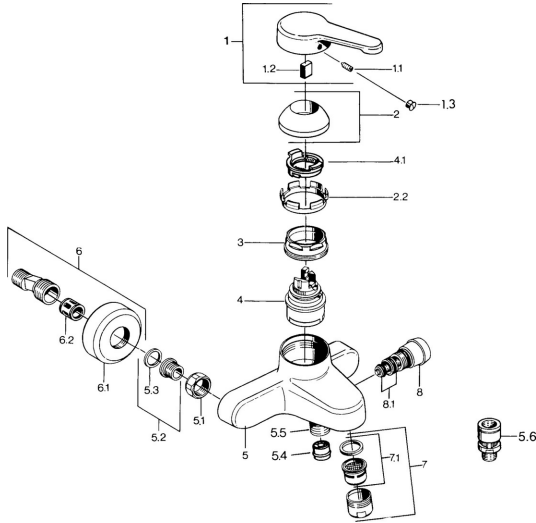

EAN: 4015474579668
static.hansa.com/0374210182

- Bathtub & Shower
- Single-lever
- Wall mounted
- White
- Single operating lever/handle, Hot/Cold symbols
- Non-return valve(s)
- Silencer(s)

Technical data

Technical properties

Hot water supply	max. +80°C
Working pressure	0.5-10 bar
Backflow prevention (EN1717)	EB

Regulations

EN standard	EN 817
-------------	---------------

Spare parts

SP03742101

	Name	Code
1	Lever, L=99 mm, (-2011)	59913768
1.1	Screw, M5x8, SW2.5	59904755
1.2	Bushing	59904778
1.3	Plug, hot/cold	59906705
2	Covering cap	59906563
2.2	Fixing sleeve	59906695
3	Eye screw, M50x1, SW45	59904775
4	Cartridge, 4.8 eco	59904601
4.1	Hot water limiter	59904759
5.1	Connection nut, G3/4, AF30	59902230
5.2	Seat, G1/2, L, WAF10	59904618
5.3	Retaining ring, 23.9x15.2x2	59902689
5.4	Non-return valve	59905714
5.5	Thread nipple, G1/2xM18x1	59911384
5.6	Vacuum breaker, DN15	59911330
6	Eccentric Discontinued	59906601
6.2	Silencer	59904792
7	Aerator, M28x1 C	59902088
7	Aerator, M28x1 C White Discontinued	59905683
7	Aerator, M28x1 Edelmessing Discontinued	59906687
7.1	Aerator, M28x1 C Discontinued	59902089
8	Diverter White Discontinued	59910804
8	Diverter	59910803
8.1	Sealing kit	59904791