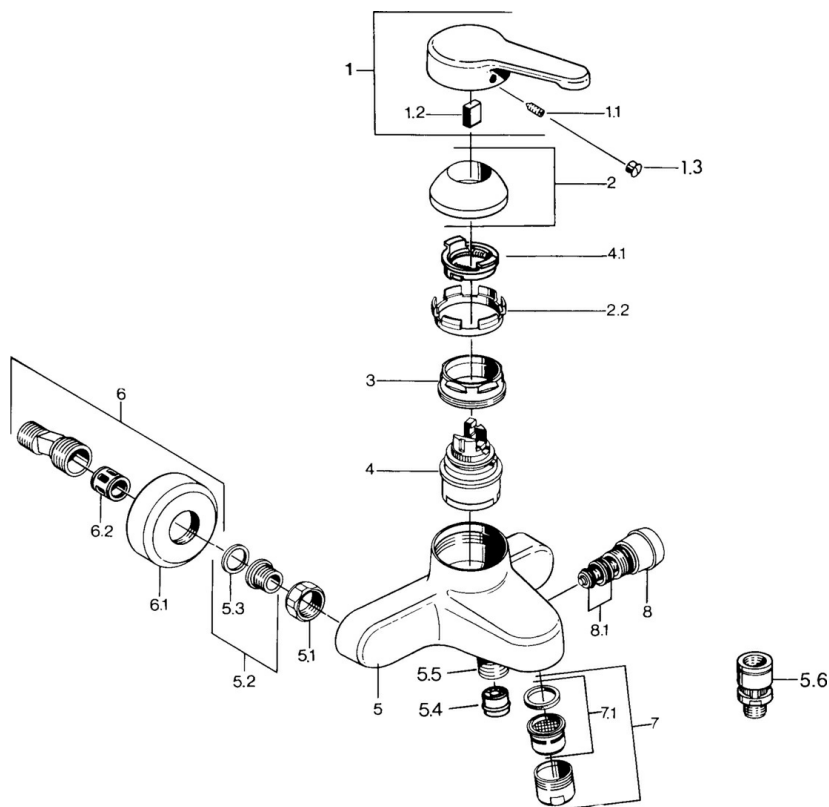

EAN: 4015474579668
static.hansa.com/0374210182

- Bathtub & Shower
- Single-lever
- Wall mounted
- White
- Single operating lever/handle, Hot/Cold symbols
- Non-return valve(s)
- Silencer(s)

Technical data

Technical properties

Hot water supply	max. +80°C
Working pressure	0.5-10 bar
Backflow prevention (EN1717)	EB

Regulations

EN standard	EN 817
-------------	---------------

Spare parts

SP03742101

	Name	Code
1	Lever, L=99 mm, (-2011)	59913768
1.1	Screw, M5x8, SW2.5	59904755
1.2	Bushing	59904778
1.3	Plug, hot/cold	59906705
2	Covering cap	59906563
2.2	Fixing sleeve	59906695
3	Eye screw, M50x1, SW45	59904775
4	Cartridge, 4.8 eco	59904601
4.1	Hot water limiter	59904759
5.1	Connection nut, G3/4, AF30	59902230
5.2	Seat, G1/2, L, WAF10	59904618
5.3	Retaining ring, 23.9x15.2x2	59902689
5.4	Non-return valve	59905714
5.5	Thread nipple, G1/2xM18x1	59911384
5.6	Vacuum breaker, DN15	59911330
6	Eccentric Discontinued	59906601
6.2	Silencer	59904792
7	Aerator, M28x1 C	59902088
7	Aerator, M28x1 C White Discontinued	59905683
7	Aerator, M28x1 Edelmessing Discontinued	59906687
7.1	Aerator, M28x1 C Discontinued	59902089
8	Diverter White Discontinued	59910804
8	Diverter	59910803
8.1	Sealing kit	59904791