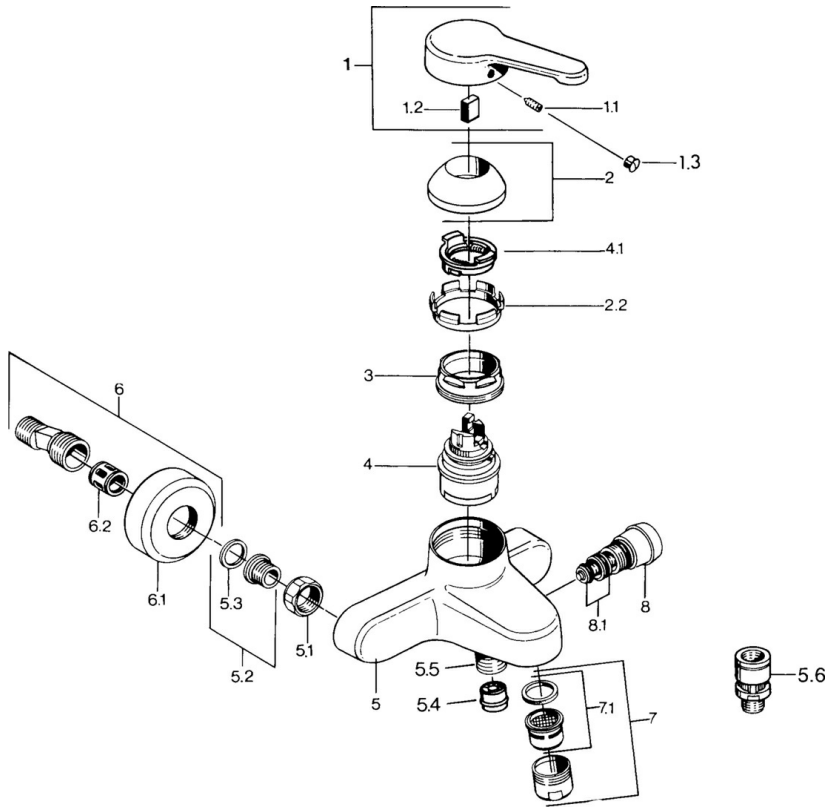

EAN: 4015474585171
static.hansa.com/0374210172

- Bathtub & Shower
- Single-lever
- Wall mounted
- Single operating lever/handle, Hot/Cold symbols
- Non-return valve(s)
- Silencer(s)

Technical data

Technical properties

Hot water supply	max. +80°C
Working pressure	0.5-10 bar
Backflow prevention (EN1717)	EB

Regulations

EN standard	EN 817
-------------	---------------

Spare parts

SP03742101

	Name	Code
1	Lever, L=99 mm, (-2011)	59913768
1.1	Screw, M5x8, SW2.5	59904755
1.2	Bushing	59904778
1.3	Plug, hot/cold	59906705
2	Covering cap	59906563
2.2	Fixing sleeve	59906695
3	Eye screw, M50x1, SW45	59904775
4	Cartridge, 4.8 eco	59904601
4.1	Hot water limiter	59904759
5.1	Connection nut, G3/4, AF30	59902230
5.2	Seat, G1/2, L, WAF10	59904618
5.3	Retaining ring, 23.9x15.2x2	59902689
5.4	Non-return valve	59905714
5.5	Thread nipple, G1/2xM18x1	59911384
5.6	Vacuum breaker, DN15	59911330
6	Eccentric Discontinued	59906601
6.2	Silencer	59904792
7	Aerator, M28x1 C	59902088
7	Aerator, M28x1 C White Discontinued	59905683
7	Aerator, M28x1 Edelmessing Discontinued	59906687
7.1	Aerator, M28x1 C Discontinued	59902089
8	Diverter White Discontinued	59910804
8	Diverter	59910803
8.1	Sealing kit	59904791