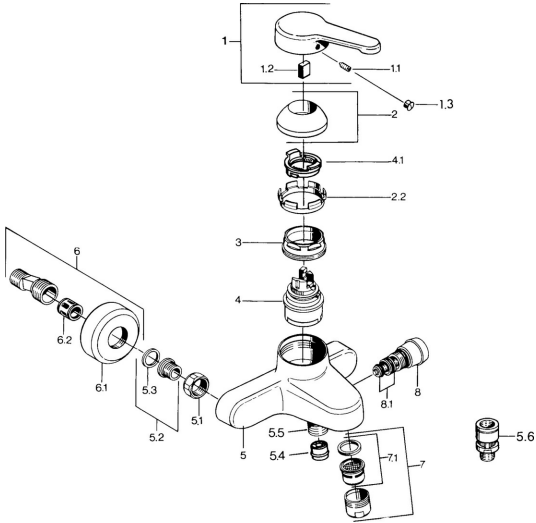

EAN: 4015474585171
static.hansa.com/0374210172

- Bathtub & Shower
- Single-lever
- Wall mounted
- Single operating lever/handle, Hot/Cold symbols
- Non-return valve(s)
- Silencer(s)

Technical data

Technical properties

Hot water supply	max. +80°C
Working pressure	0.5-10 bar
Backflow prevention (EN1717)	EB

Regulations

EN standard	EN 817
-------------	---------------

Spare parts

SP03742101

	Name	Code
1	Lever, L=99 mm, (-2011)	59913768
1.1	Screw, M5x8, SW2.5	59904755
1.2	Bushing	59904778
1.3	Plug, hot/cold	59906705
2	Covering cap	59906563
2.2	Fixing sleeve	59906695
3	Eye screw, M50x1, SW45	59904775
4	Cartridge, 4.8 eco	59904601
4.1	Hot water limiter	59904759
5.1	Connection nut, G3/4, AF30	59902230
5.2	Seat, G1/2, L, WAF10	59904618
5.3	Retaining ring, 23.9x15.2x2	59902689
5.4	Non-return valve	59905714
5.5	Thread nipple, G1/2xM18x1	59911384
5.6	Vacuum breaker, DN15	59911330
6	Eccentric Discontinued	59906601
6.2	Silencer	59904792
7	Aerator, M28x1 C	59902088
7	Aerator, M28x1 C White Discontinued	59905683
7	Aerator, M28x1 Edelmessing Discontinued	59906687
7.1	Aerator, M28x1 C Discontinued	59902089
8	Diverter White Discontinued	59910804
8	Diverter	59910803
8.1	Sealing kit	59904791