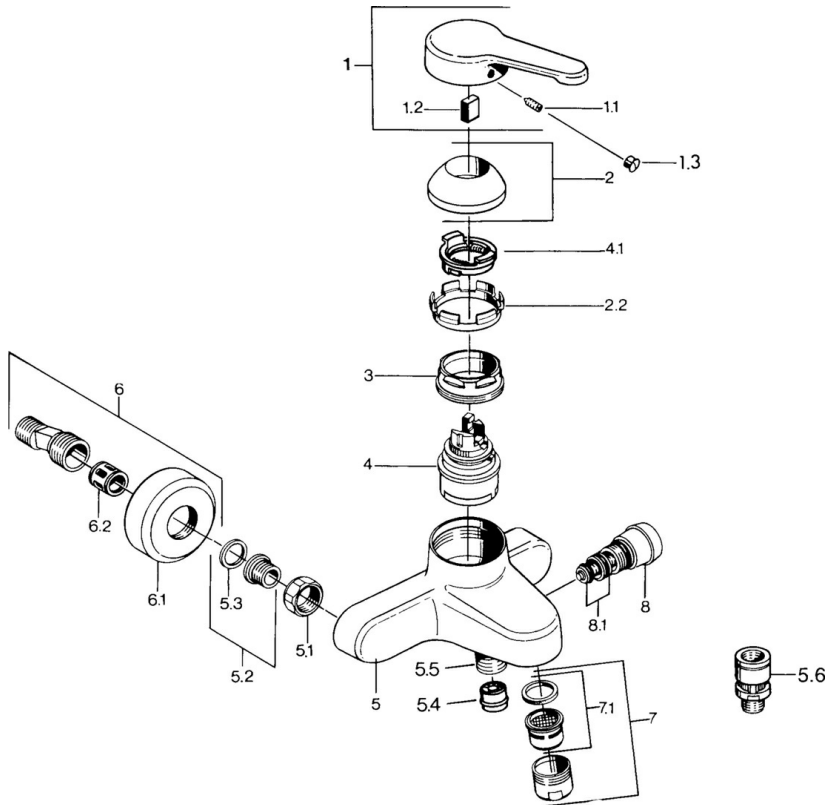

EAN: 4015474606760
static.hansa.com/0374210142

- Bathtub & Shower
- Single-lever
- Wall mounted
- Aranja/Edelmessing
- Single operating lever/handle, Hot/Cold symbols
- Non-return valve(s)
- Silencer(s)

Technical data

Technical properties

Hot water supply	max. +80°C
Working pressure	0.5-10 bar
Backflow prevention (EN1717)	EB

Regulations

EN standard	EN 817
-------------	---------------

Spare parts

SP03742101

	Name	Code
1	Lever, L=99 mm, (-2011)	59913768
1.1	Screw, M5x8, SW2.5	59904755
1.2	Bushing	59904778
1.3	Plug, hot/cold	59906705
2	Covering cap	59906563
2.2	Fixing sleeve	59906695
3	Eye screw, M50x1, SW45	59904775
4	Cartridge, 4.8 eco	59904601
4.1	Hot water limiter	59904759
5.1	Connection nut, G3/4, AF30	59902230
5.2	Seat, G1/2, L, WAF10	59904618
5.3	Retaining ring, 23.9x15.2x2	59902689
5.4	Non-return valve	59905714
5.5	Thread nipple, G1/2xM18x1	59911384
5.6	Vacuum breaker, DN15	59911330
6	Eccentric Discontinued	59906601
6.2	Silencer	59904792
7	Aerator, M28x1 C	59902088
7	Aerator, M28x1 C White Discontinued	59905683
7	Aerator, M28x1 Edelmessing Discontinued	59906687
7.1	Aerator, M28x1 C Discontinued	59902089
8	Diverter White Discontinued	59910804
8	Diverter	59910803
8.1	Sealing kit	59904791