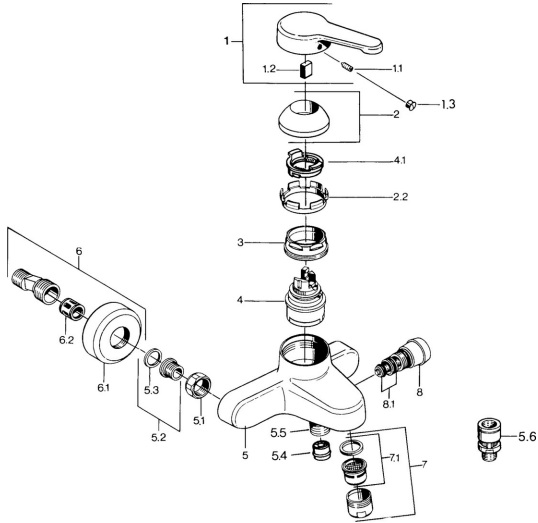

EAN: 4015474606760
static.hansa.com/0374210142

- Bathtub & Shower
- Single-lever
- Wall mounted
- Aranja/Edelmessing
- Single operating lever/handle, Hot/Cold symbols
- Non-return valve(s)
- Silencer(s)

Technical data

Technical properties

Hot water supply	max. +80°C
Working pressure	0.5-10 bar
Backflow prevention (EN1717)	EB

Regulations

EN standard	EN 817
-------------	---------------

Spare parts

SP03742101

	Name	Code
1	Lever, L=99 mm, (-2011)	59913768
1.1	Screw, M5x8, SW2.5	59904755
1.2	Bushing	59904778
1.3	Plug, hot/cold	59906705
2	Covering cap	59906563
2.2	Fixing sleeve	59906695
3	Eye screw, M50x1, SW45	59904775
4	Cartridge, 4.8 eco	59904601
4.1	Hot water limiter	59904759
5.1	Connection nut, G3/4, AF30	59902230
5.2	Seat, G1/2, L, WAF10	59904618
5.3	Retaining ring, 23.9x15.2x2	59902689
5.4	Non-return valve	59905714
5.5	Thread nipple, G1/2xM18x1	59911384
5.6	Vacuum breaker, DN15	59911330
6	Eccentric Discontinued	59906601
6.2	Silencer	59904792
7	Aerator, M28x1 C	59902088
7	Aerator, M28x1 C White Discontinued	59905683
7	Aerator, M28x1 Edelmessing Discontinued	59906687
7.1	Aerator, M28x1 C Discontinued	59902089
8	Diverter White Discontinued	59910804
8	Diverter	59910803
8.1	Sealing kit	59904791