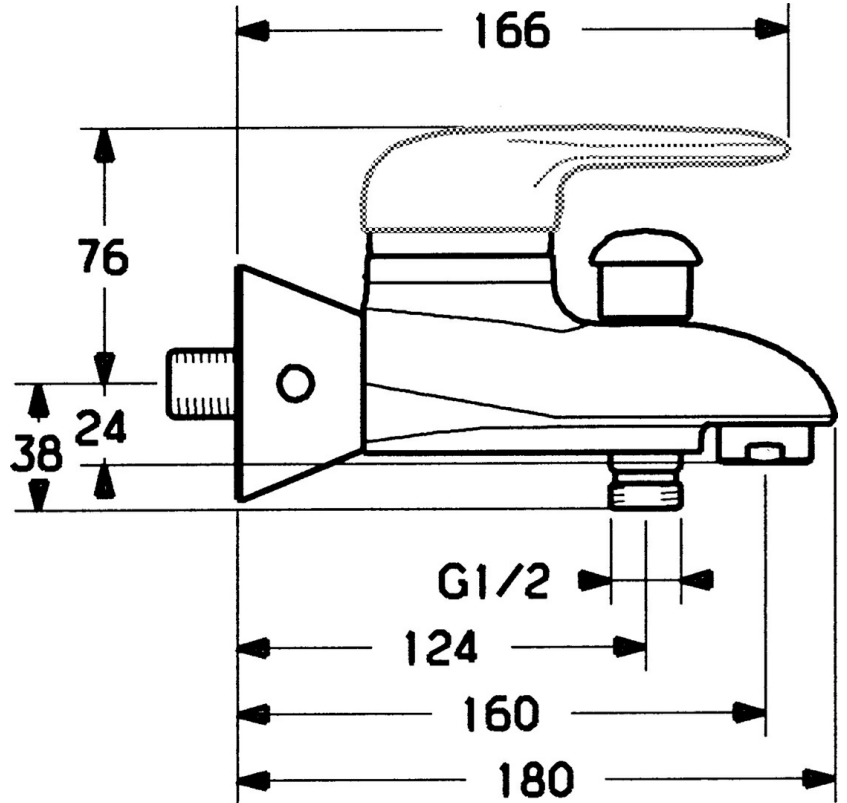

EAN: 4015474679887
static.hansa.com/0374210082

- Bathtub & Shower
- Single-lever
- Wall mounted
- White
- Single operating lever/handle, Hot/Cold symbols
- Limitation option for maximum temperature and flow-rate, Adjustable hot water stop (included, retrofittable)
- ϕ 48 mm ceramic eco cartridge for flow and temperature control, Non-return valve(s)
- Without operation lever

Technical data

Technical properties

Hot water supply	max. +80°C
Working pressure	0.5-10 bar
Backflow prevention (EN1717)	EB

Regulations

EN standard	EN 817
-------------	--------

Spare parts

SP03742102

	Name	Code
1	Lever, 99 mm, red/blue Discontinued	59913769
1	Lever, L=99 mm, (-2011)	59913768
1	Lever, L=138 mm Discontinued	59913770
1.1	Screw, M5x8, SW2.5	59904755
1.2	Bushing	59904778
1.3	Plug, hot/cold	59906705
2	Covering cap Chrome/Satin Discontinued	59906564
2	Covering cap	59906563
2.2	Fixing sleeve	59906695
3	Eye screw, M50x1, SW45	59904775
4	Cartridge, 4.8 eco	59904601
4.1	Hot water limiter	59904759
5.1	Non-return valve	59905714
5.2	Screw, M8x8	59906104
5.3	Thread nipple, G1/2xM18x1	59911384
5.6	Vacuum breaker, DN15	59911330
6.1	Cover flange Discontinued	59911473
6.2	Plug Discontinued	59911480
6.3	Adapter Discontinued	59911486
6.4	O-ring, 25.07x2.62	59911479
6.5	Connector, G1/2	59911491
7	Aerator, M28x1 C White Discontinued	59905683
7	Aerator, M28x1 C	59902088
7	Aerator, M28x1 Edelmessing Discontinued	59906687
7.1	Aerator, M28x1 C Discontinued	59902089
8	Diverter Discontinued	59911492
8.1	Sealing kit	59904791