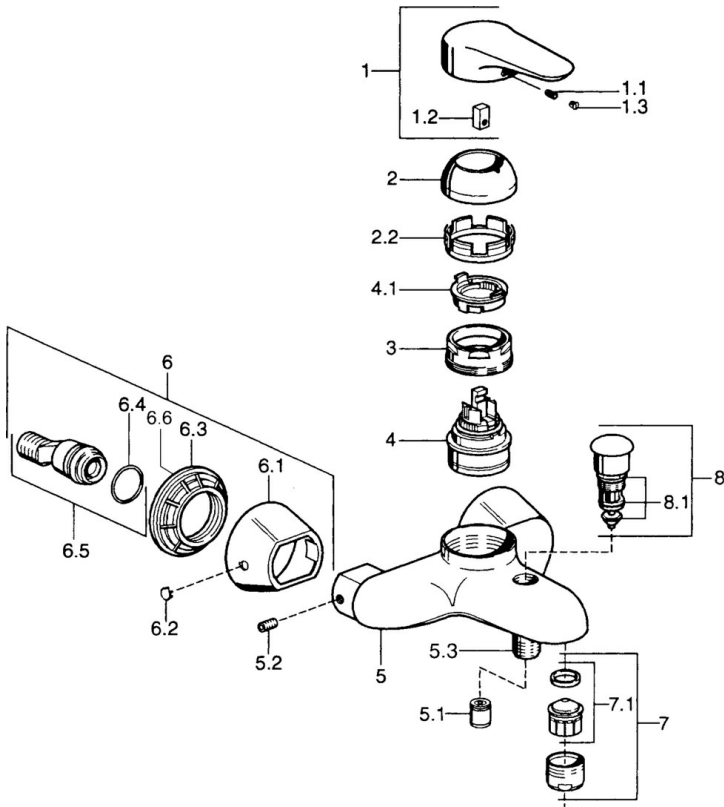

EAN: 4015474679887
static.hansa.com/0374210082

- Bathtub & Shower
- Single-lever
- Wall mounted
- White
- Single operating lever/handle, Hot/Cold symbols
- Limitation option for maximum temperature and flow-rate, Adjustable hot water stop (included, retrofittable)
- ϕ 48 mm ceramic eco cartridge for flow and temperature control, Non-return valve(s)
- Without operation lever

Technical data

Technical properties

Hot water supply	max. +80°C
Working pressure	0.5-10 bar
Backflow prevention (EN1717)	EB

Regulations

EN standard	EN 817
-------------	--------

Spare parts

SP03742102

	Name	Code
1	Lever, 99 mm, red/blue Discontinued	59913769
1	Lever, L=99 mm, (-2011)	59913768
1	Lever, L=138 mm Discontinued	59913770
1.1	Screw, M5x8, SW2.5	59904755
1.2	Bushing	59904778
1.3	Plug, hot/cold	59906705
2	Covering cap Chrome/Satin Discontinued	59906564
2	Covering cap	59906563
2.2	Fixing sleeve	59906695
3	Eye screw, M50x1, SW45	59904775
4	Cartridge, 4.8 eco	59904601
4.1	Hot water limiter	59904759
5.1	Non-return valve	59905714
5.2	Screw, M8x8	59906104
5.3	Thread nipple, G1/2xM18x1	59911384
5.6	Vacuum breaker, DN15	59911330
6.1	Cover flange Discontinued	59911473
6.2	Plug Discontinued	59911480
6.3	Adapter Discontinued	59911486
6.4	O-ring, 25.07x2.62	59911479
6.5	Connector, G1/2	59911491
7	Aerator, M28x1 C White Discontinued	59905683
7	Aerator, M28x1 C	59902088
7	Aerator, M28x1 Edelmessing Discontinued	59906687
7.1	Aerator, M28x1 C Discontinued	59902089
8	Diverter Discontinued	59911492
8.1	Sealing kit	59904791