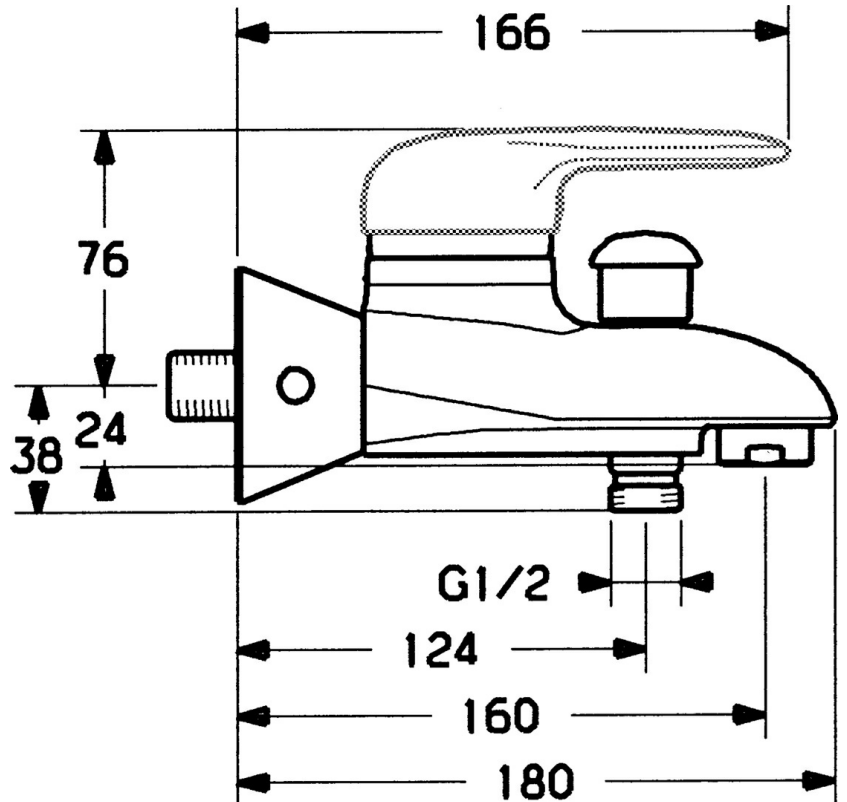

EAN: 4015474679948
static.hansa.com/0374210042

- Bathtub & Shower
- Single-lever
- Wall mounted
- Aranja/Edelmessing
- Single operating lever/handle, Hot/Cold symbols
- Limitation option for maximum temperature and flow-rate, Adjustable hot water stop (included, retrofittable)
- ϕ 48 mm ceramic eco cartridge for flow and temperature control, Non-return valve(s)
- Without operation lever

Technical data

Technical properties

Hot water supply	max. +80°C
Working pressure	0.5-10 bar
Backflow prevention (EN1717)	EB

Regulations

EN standard	EN 817
-------------	--------

Spare parts

SP03742102

	Name	Code
1	Lever, 99 mm, red/blue Discontinued	59913769
1	Lever, L=99 mm, (-2011)	59913768
1	Lever, L=138 mm Discontinued	59913770
1.1	Screw, M5x8, SW2.5	59904755
1.2	Bushing	59904778
1.3	Plug, hot/cold	59906705
2	Covering cap Chrome/Satin Discontinued	59906564
2	Covering cap	59906563
2.2	Fixing sleeve	59906695
3	Eye screw, M50x1, SW45	59904775
4	Cartridge, 4.8 eco	59904601
4.1	Hot water limiter	59904759
5.1	Non-return valve	59905714
5.2	Screw, M8x8	59906104
5.3	Thread nipple, G1/2xM18x1	59911384
5.6	Vacuum breaker, DN15	59911330
6.1	Cover flange Discontinued	59911473
6.2	Plug Discontinued	59911480
6.3	Adapter Discontinued	59911486
6.4	O-ring, 25.07x2.62	59911479
6.5	Connector, G1/2	59911491
7	Aerator, M28x1 C White Discontinued	59905683
7	Aerator, M28x1 C	59902088
7	Aerator, M28x1 Edelmessing Discontinued	59906687
7.1	Aerator, M28x1 C Discontinued	59902089
8	Diverter Discontinued	59911492
8.1	Sealing kit	59904791