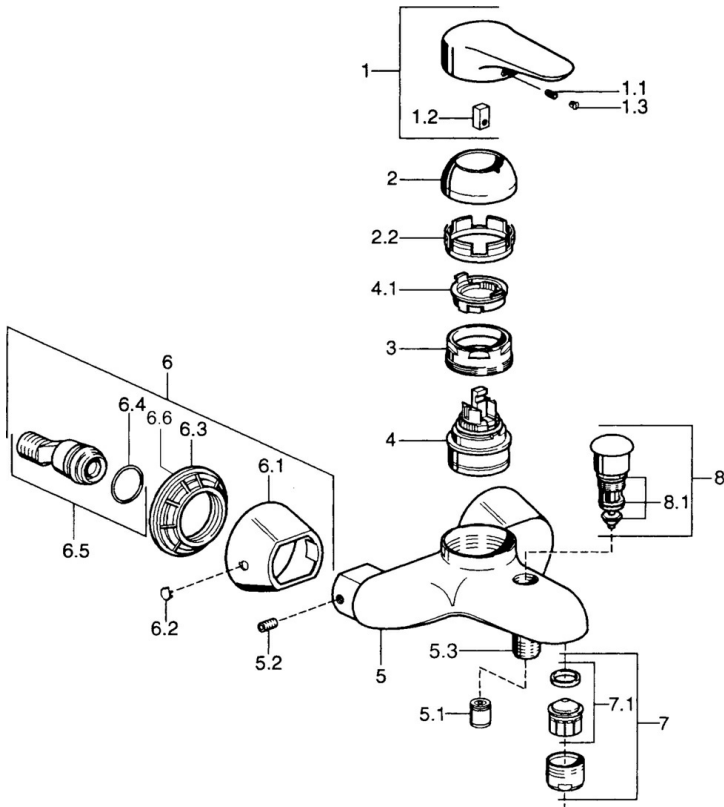

EAN: 4015474679948
static.hansa.com/0374210042

- Bathtub & Shower
- Single-lever
- Wall mounted
- Aranja/Edelmessing
- Single operating lever/handle, Hot/Cold symbols
- Limitation option for maximum temperature and flow-rate, Adjustable hot water stop (included, retrofittable)
- ϕ 48 mm ceramic eco cartridge for flow and temperature control, Non-return valve(s)
- Without operation lever

Technical data

Technical properties

Hot water supply	max. +80°C
Working pressure	0.5-10 bar
Backflow prevention (EN1717)	EB

Regulations

EN standard	EN 817
-------------	--------

Spare parts

SP03742102

	Name	Code
1	Lever, 99 mm, red/blue Discontinued	59913769
1	Lever, L=99 mm, (-2011)	59913768
1	Lever, L=138 mm Discontinued	59913770
1.1	Screw, M5x8, SW2.5	59904755
1.2	Bushing	59904778
1.3	Plug, hot/cold	59906705
2	Covering cap Chrome/Satin Discontinued	59906564
2	Covering cap	59906563
2.2	Fixing sleeve	59906695
3	Eye screw, M50x1, SW45	59904775
4	Cartridge, 4.8 eco	59904601
4.1	Hot water limiter	59904759
5.1	Non-return valve	59905714
5.2	Screw, M8x8	59906104
5.3	Thread nipple, G1/2xM18x1	59911384
5.6	Vacuum breaker, DN15	59911330
6.1	Cover flange Discontinued	59911473
6.2	Plug Discontinued	59911480
6.3	Adapter Discontinued	59911486
6.4	O-ring, 25.07x2.62	59911479
6.5	Connector, G1/2	59911491
7	Aerator, M28x1 C White Discontinued	59905683
7	Aerator, M28x1 C	59902088
7	Aerator, M28x1 Edelmessing Discontinued	59906687
7.1	Aerator, M28x1 C Discontinued	59902089
8	Diverter Discontinued	59911492
8.1	Sealing kit	59904791