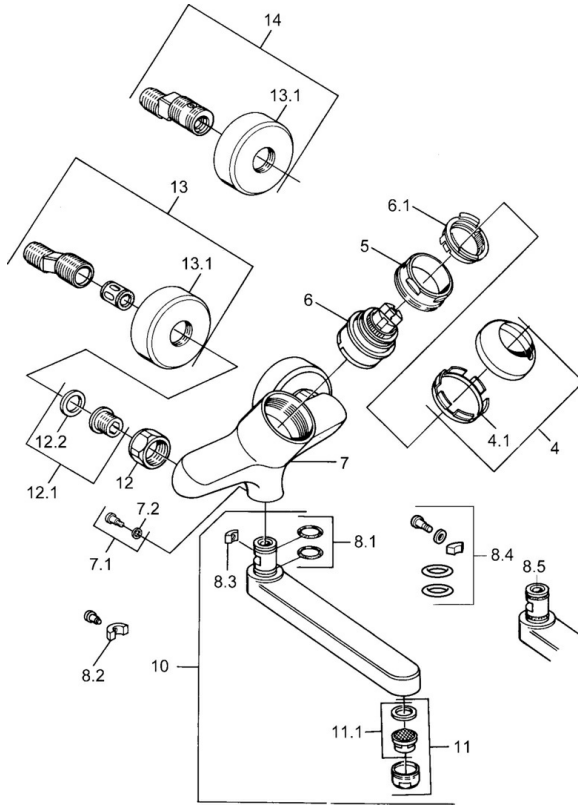

EAN: 4015474602694
static.hansa.com/03692206

- Kitchen
- Single-lever
- Wall mounted
- Chrome
- Single operating lever/handle, Hot/Cold symbols

Technical data

Technical properties

Hot water supply	max. +80°C
Working pressure	0.5-10 bar
Material	Brass

Regulations

EN standard	EN 817
-------------	---------------

Spare parts

SP03692100

	Name	Code
1	Lever, 99 mm, red/blue Discontinued	59913769
1	Lever, L=99 mm, (-2011)	59913768
1	Lever, L=138 mm Discontinued	59913770
4	Covering cap	59906563
4.1	Fixing sleeve	59906695
5	Eye screw, M50x1, SW45	59904775
6	Cartridge, 4.8 eco	59904601
6.1	Hot water limiter	59904759
7.1	Fixing screw, M6x12, AF2.5	59904804
8.1	O-ring, d 15x2.5	59910423
8.2	Screw, M6x10, 2,5	59911435
8.2	Limiter	59910421
8.3	Limiter	59910422
10	Spout, L=235	59910417
10	Spout, L=145	59911380
10	Spout, L=170	59911183
10	Spout, L=96	59910419
11	Aerator, M24x1 STD HC A	59902366
11.1	Aerator, M22/24 A	59902081
12	Connection nut, G3/4, AF30	59902230
12.1	Seat, G1/2, L, WAF10	59904618
12.2	Retaining ring, 23.9x15.2x2	59902689
13	Eccentric Discontinued	59906601
N.I.	Emptying valve	59912483