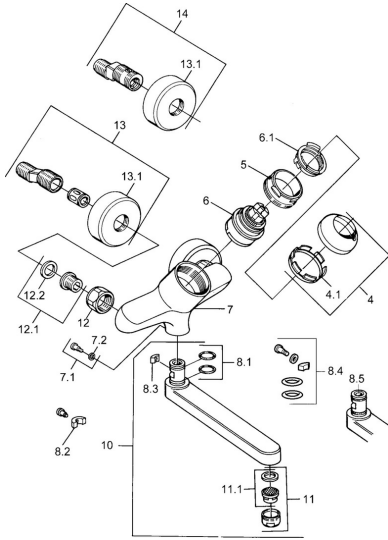

EAN: 4015474602694
static.hansa.com/03692206

- Kitchen
- Single-lever
- Wall mounted
- Chrome
- Single operating lever/handle, Hot/Cold symbols

Technical data

Technical properties

Hot water supply	max. +80°C
Working pressure	0.5-10 bar
Material	Brass

Regulations

EN standard	EN 817
-------------	---------------

Spare parts

SP03692100

	Name	Code
1	Lever, 99 mm, red/blue Discontinued	59913769
1	Lever, L=99 mm, (-2011)	59913768
1	Lever, L=138 mm Discontinued	59913770
4	Covering cap	59906563
4.1	Fixing sleeve	59906695
5	Eye screw, M50x1, SW45	59904775
6	Cartridge, 4.8 eco	59904601
6.1	Hot water limiter	59904759
7.1	Fixing screw, M6x12, AF2.5	59904804
8.1	O-ring, d 15x2.5	59910423
8.2	Screw, M6x10, 2,5	59911435
8.2	Limiter	59910421
8.3	Limiter	59910422
10	Spout, L=235	59910417
10	Spout, L=145	59911380
10	Spout, L=170	59911183
10	Spout, L=96	59910419
11	Aerator, M24x1 STD HC A	59902366
11.1	Aerator, M22/24 A	59902081
12	Connection nut, G3/4, AF30	59902230
12.1	Seat, G1/2, L, WAF10	59904618
12.2	Retaining ring, 23.9x15.2x2	59902689
13	Eccentric Discontinued	59906601
N.I.	Emptying valve	59912483