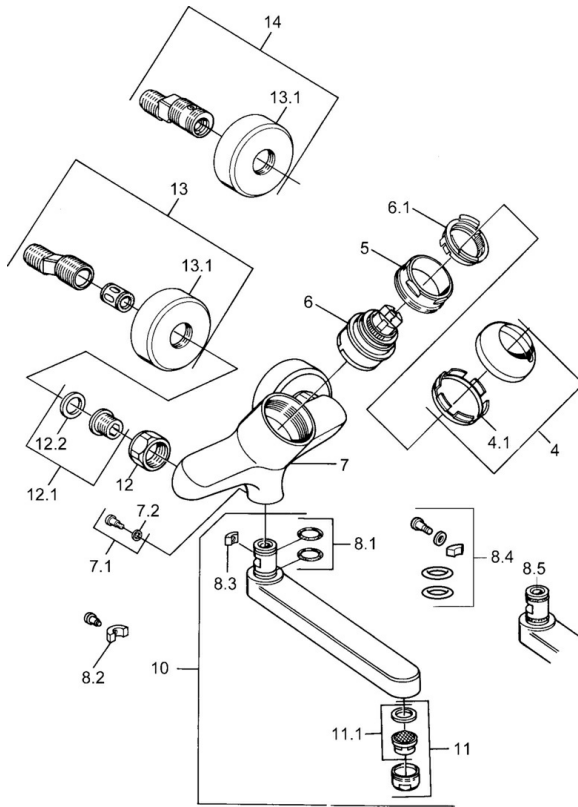

EAN: 4015474683921
static.hansa.com/03692203

- Kitchen
- Single-lever
- Wall mounted
- Chrome
- Single operating lever/handle, Hot/Cold symbols

Technical data

Technical properties

Hot water supply	max. +80°C
Working pressure	0.5-10 bar
Material	Brass

Regulations

EN standard	EN 817
-------------	---------------

Spare parts

SP03692100

	Name	Code
1	Lever, 99 mm, red/blue Discontinued	59913769
1	Lever, L=99 mm, (-2011)	59913768
1	Lever, L=138 mm Discontinued	59913770
4	Covering cap	59906563
4.1	Fixing sleeve	59906695
5	Eye screw, M50x1, SW45	59904775
6	Cartridge, 4.8 eco	59904601
6.1	Hot water limiter	59904759
7.1	Fixing screw, M6x12, AF2.5	59904804
8.1	O-ring, d 15x2.5	59910423
8.2	Screw, M6x10, 2,5	59911435
8.2	Limiter	59910421
8.3	Limiter	59910422
10	Spout, L=235	59910417
10	Spout, L=145	59911380
10	Spout, L=170	59911183
10	Spout, L=96	59910419
11	Aerator, M24x1 STD HC A	59902366
11.1	Aerator, M22/24 A	59902081
12	Connection nut, G3/4, AF30	59902230
12.1	Seat, G1/2, L, WAF10	59904618
12.2	Retaining ring, 23.9x15.2x2	59902689
13	Eccentric Discontinued	59906601
N.I.	Emptying valve	59912483