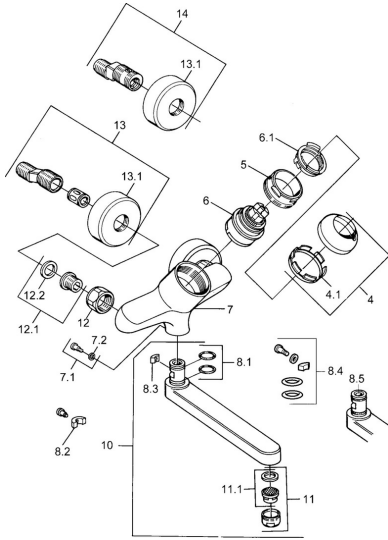

EAN: 4015474683921
static.hansa.com/03692203

- Kitchen
- Single-lever
- Wall mounted
- Chrome
- Single operating lever/handle, Hot/Cold symbols

Technical data

Technical properties

Hot water supply	max. +80°C
Working pressure	0.5-10 bar
Material	Brass

Regulations

EN standard	EN 817
-------------	---------------

Spare parts

SP03692100

	Name	Code
1	Lever, 99 mm, red/blue Discontinued	59913769
1	Lever, L=99 mm, (-2011)	59913768
1	Lever, L=138 mm Discontinued	59913770
4	Covering cap	59906563
4.1	Fixing sleeve	59906695
5	Eye screw, M50x1, SW45	59904775
6	Cartridge, 4.8 eco	59904601
6.1	Hot water limiter	59904759
7.1	Fixing screw, M6x12, AF2.5	59904804
8.1	O-ring, d 15x2.5	59910423
8.2	Screw, M6x10, 2,5	59911435
8.2	Limiter	59910421
8.3	Limiter	59910422
10	Spout, L=235	59910417
10	Spout, L=145	59911380
10	Spout, L=170	59911183
10	Spout, L=96	59910419
11	Aerator, M24x1 STD HC A	59902366
11.1	Aerator, M22/24 A	59902081
12	Connection nut, G3/4, AF30	59902230
12.1	Seat, G1/2, L, WAF10	59904618
12.2	Retaining ring, 23.9x15.2x2	59902689
13	Eccentric Discontinued	59906601
N.I.	Emptying valve	59912483