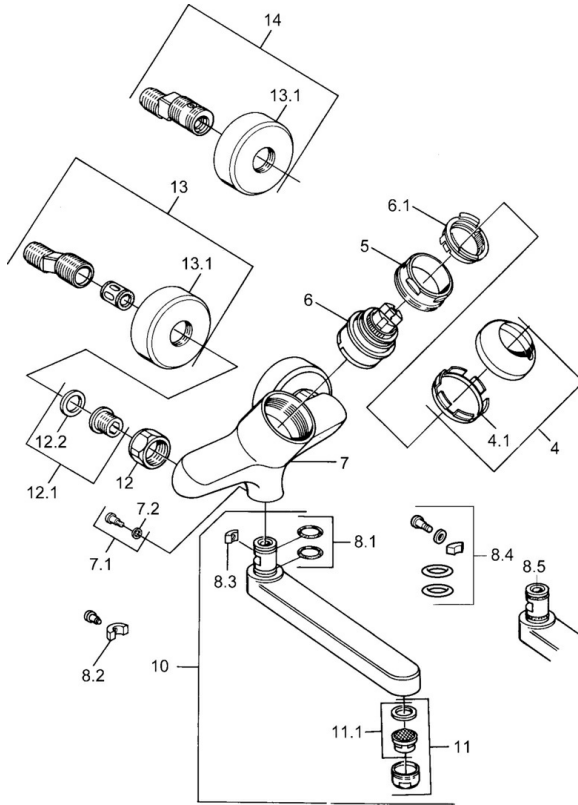

EAN: 4015474683914
static.hansa.com/03692202

- Washbasin
- Single-lever
- Wall mounted
- Chrome
- Single operating lever/handle, Hot/Cold symbols

Technical data

Technical properties

Hot water supply	max. +80°C
Working pressure	0.5-10 bar
Material	Brass

Regulations

EN standard	EN 817
-------------	---------------

Spare parts

SP03692100

	Name	Code
1	Lever, 99 mm, red/blue Discontinued	59913769
1	Lever, L=99 mm, (-2011)	59913768
1	Lever, L=138 mm Discontinued	59913770
4	Covering cap	59906563
4.1	Fixing sleeve	59906695
5	Eye screw, M50x1, SW45	59904775
6	Cartridge, 4.8 eco	59904601
6.1	Hot water limiter	59904759
7.1	Fixing screw, M6x12, AF2.5	59904804
8.1	O-ring, d 15x2.5	59910423
8.2	Screw, M6x10, 2,5	59911435
8.2	Limiter	59910421
8.3	Limiter	59910422
10	Spout, L=235	59910417
10	Spout, L=145	59911380
10	Spout, L=170	59911183
10	Spout, L=96	59910419
11	Aerator, M24x1 STD HC A	59902366
11.1	Aerator, M22/24 A	59902081
12	Connection nut, G3/4, AF30	59902230
12.1	Seat, G1/2, L, WAF10	59904618
12.2	Retaining ring, 23.9x15.2x2	59902689
13	Eccentric Discontinued	59906601
N.I.	Emptying valve	59912483