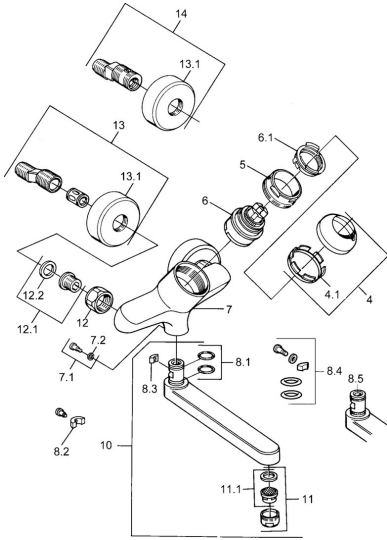

EAN: 4015474683914
static.hansa.com/03692202

- Washbasin
- Single-lever
- Wall mounted
- Chrome
- Single operating lever/handle, Hot/Cold symbols

Technical data

Technical properties

Hot water supply	max. +80°C
Working pressure	0.5-10 bar
Material	Brass

Regulations

EN standard	EN 817
-------------	---------------

Spare parts

SP03692100

	Name	Code
1	Lever, 99 mm, red/blue Discontinued	59913769
1	Lever, L=99 mm, (-2011)	59913768
1	Lever, L=138 mm Discontinued	59913770
4	Covering cap	59906563
4.1	Fixing sleeve	59906695
5	Eye screw, M50x1, SW45	59904775
6	Cartridge, 4.8 eco	59904601
6.1	Hot water limiter	59904759
7.1	Fixing screw, M6x12, AF2.5	59904804
8.1	O-ring, d 15x2.5	59910423
8.2	Screw, M6x10, 2,5	59911435
8.2	Limiter	59910421
8.3	Limiter	59910422
10	Spout, L=235	59910417
10	Spout, L=145	59911380
10	Spout, L=170	59911183
10	Spout, L=96	59910419
11	Aerator, M24x1 STD HC A	59902366
11.1	Aerator, M22/24 A	59902081
12	Connection nut, G3/4, AF30	59902230
12.1	Seat, G1/2, L, WAF10	59904618
12.2	Retaining ring, 23.9x15.2x2	59902689
13	Eccentric Discontinued	59906601
N.I.	Emptying valve	59912483