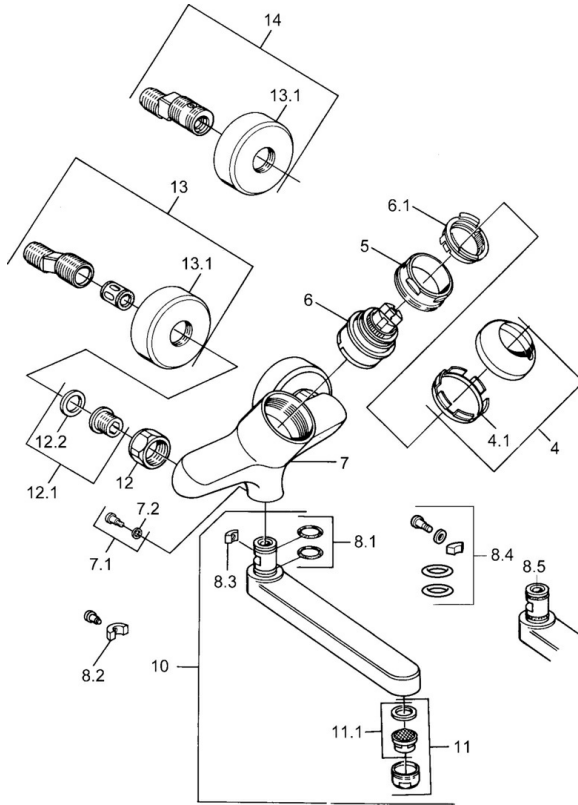

EAN: 4015474016996
static.hansa.com/03692200

- Washbasin
- Single-lever
- Wall mounted
- Chrome
- Single operating lever/handle, Hot/Cold symbols

Technical data

Technical properties

Hot water supply	max. +80°C
Working pressure	0.5-10 bar
Material	Brass

Regulations

EN standard	EN 817
-------------	--------

Spare parts

SP03692100

	Name	Code
1	Lever, 99 mm, red/blue Discontinued	59913769
1	Lever, L=99 mm, (-2011)	59913768
1	Lever, L=138 mm Discontinued	59913770
4	Covering cap	59906563
4.1	Fixing sleeve	59906695
5	Eye screw, M50x1, SW45	59904775
6	Cartridge, 4.8 eco	59904601
6.1	Hot water limiter	59904759
7.1	Fixing screw, M6x12, AF2.5	59904804
8.1	O-ring, d 15x2.5	59910423
8.2	Screw, M6x10, 2,5	59911435
8.2	Limiter	59910421
8.3	Limiter	59910422
10	Spout, L=235	59910417
10	Spout, L=145	59911380
10	Spout, L=170	59911183
10	Spout, L=96	59910419
11	Aerator, M24x1 STD HC A	59902366
11.1	Aerator, M22/24 A	59902081
12	Connection nut, G3/4, AF30	59902230
12.1	Seat, G1/2, L, WAF10	59904618
12.2	Retaining ring, 23.9x15.2x2	59902689
13	Eccentric Discontinued	59906601
N.I.	Emptying valve	59912483