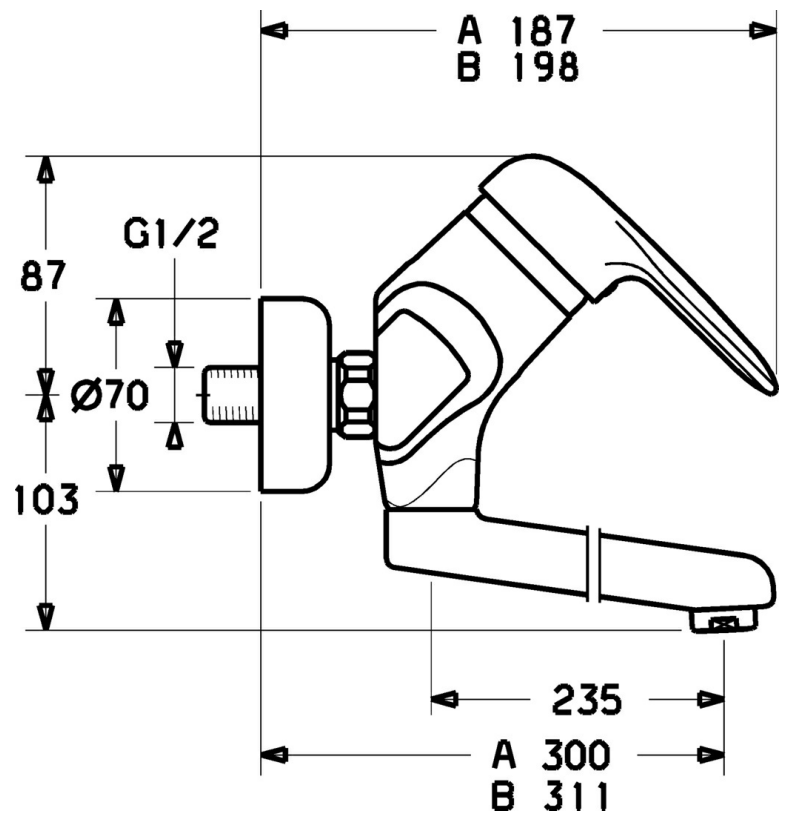

EAN: 4015474016996
static.hansa.com/03692200

- Washbasin
- Single-lever
- Wall mounted
- Chrome
- Single operating lever/handle, Hot/Cold symbols

Technical data

Technical properties

Hot water supply	max. +80°C
Working pressure	0.5-10 bar
Material	Brass

Regulations

EN standard	EN 817
-------------	--------

Spare parts

SP03692100

	Name	Code
1	Lever, 99 mm, red/blue Discontinued	59913769
1	Lever, L=99 mm, (-2011)	59913768
1	Lever, L=138 mm Discontinued	59913770
4	Covering cap	59906563
4.1	Fixing sleeve	59906695
5	Eye screw, M50x1, SW45	59904775
6	Cartridge, 4.8 eco	59904601
6.1	Hot water limiter	59904759
7.1	Fixing screw, M6x12, AF2.5	59904804
8.1	O-ring, d 15x2.5	59910423
8.2	Screw, M6x10, 2,5	59911435
8.2	Limiter	59910421
8.3	Limiter	59910422
10	Spout, L=235	59910417
10	Spout, L=145	59911380
10	Spout, L=170	59911183
10	Spout, L=96	59910419
11	Aerator, M24x1 STD HC A	59902366
11.1	Aerator, M22/24 A	59902081
12	Connection nut, G3/4, AF30	59902230
12.1	Seat, G1/2, L, WAF10	59904618
12.2	Retaining ring, 23.9x15.2x2	59902689
13	Eccentric Discontinued	59906601
N.I.	Emptying valve	59912483