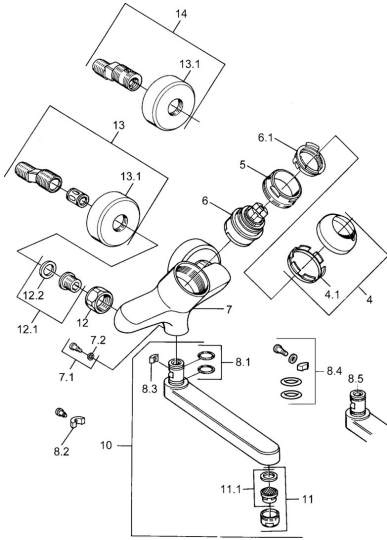

EAN: 4015474602670
static.hansa.com/03692106

- Kitchen
- Single-lever
- Wall mounted
- Chrome
- Single operating lever/handle, Hot/Cold symbols

Technical data

Technical properties

Hot water supply	max. +80°C
Working pressure	0.5-10 bar
Material	Brass

Regulations

EN standard	EN 817
-------------	---------------

Spare parts

SP03692100

	Name	Code
1	Lever, 99 mm, red/blue Discontinued	59913769
1	Lever, L=99 mm, (-2011)	59913768
1	Lever, L=138 mm Discontinued	59913770
4	Covering cap	59906563
4.1	Fixing sleeve	59906695
5	Eye screw, M50x1, SW45	59904775
6	Cartridge, 4.8 eco	59904601
6.1	Hot water limiter	59904759
7.1	Fixing screw, M6x12, AF2.5	59904804
8.1	O-ring, d 15x2.5	59910423
8.2	Screw, M6x10, 2,5	59911435
8.2	Limiter	59910421
8.3	Limiter	59910422
10	Spout, L=235	59910417
10	Spout, L=145	59911380
10	Spout, L=170	59911183
10	Spout, L=96	59910419
11	Aerator, M24x1 STD HC A	59902366
11.1	Aerator, M22/24 A	59902081
12	Connection nut, G3/4, AF30	59902230
12.1	Seat, G1/2, L, WAF10	59904618
12.2	Retaining ring, 23.9x15.2x2	59902689
13	Eccentric Discontinued	59906601
N.I.	Emptying valve	59912483