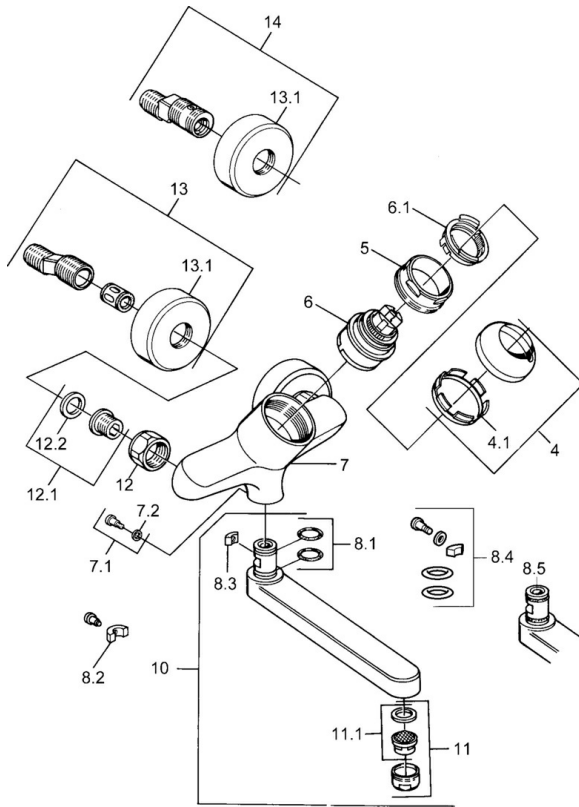

EAN: 4015474602670
static.hansa.com/03692106

- Kitchen
- Single-lever
- Wall mounted
- Chrome
- Single operating lever/handle, Hot/Cold symbols

Technical data

Technical properties

Hot water supply	max. +80°C
Working pressure	0.5-10 bar
Material	Brass

Regulations

EN standard	EN 817
-------------	---------------

Spare parts

SP03692100

	Name	Code
1	Lever, 99 mm, red/blue Discontinued	59913769
1	Lever, L=99 mm, (-2011)	59913768
1	Lever, L=138 mm Discontinued	59913770
4	Covering cap	59906563
4.1	Fixing sleeve	59906695
5	Eye screw, M50x1, SW45	59904775
6	Cartridge, 4.8 eco	59904601
6.1	Hot water limiter	59904759
7.1	Fixing screw, M6x12, AF2.5	59904804
8.1	O-ring, d 15x2.5	59910423
8.2	Screw, M6x10, 2,5	59911435
8.2	Limiter	59910421
8.3	Limiter	59910422
10	Spout, L=235	59910417
10	Spout, L=145	59911380
10	Spout, L=170	59911183
10	Spout, L=96	59910419
11	Aerator, M24x1 STD HC A	59902366
11.1	Aerator, M22/24 A	59902081
12	Connection nut, G3/4, AF30	59902230
12.1	Seat, G1/2, L, WAF10	59904618
12.2	Retaining ring, 23.9x15.2x2	59902689
13	Eccentric Discontinued	59906601
N.I.	Emptying valve	59912483