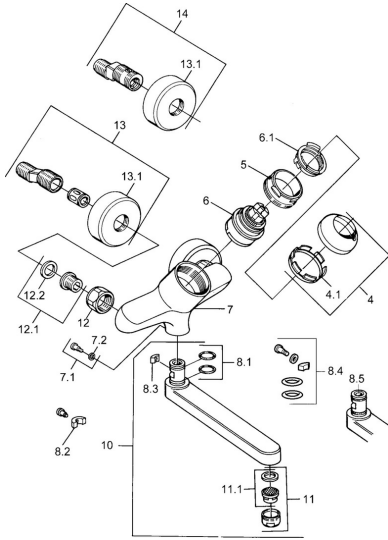

EAN: 4015474683891
static.hansa.com/03692103

- Kitchen
- Single-lever
- Wall mounted
- Chrome
- Single operating lever/handle, Hot/Cold symbols

Technical data

Technical properties

Hot water supply	max. +80°C
Working pressure	0.5-10 bar
Material	Brass

Regulations

EN standard	EN 817
-------------	---------------

Spare parts

SP03692100

	Name	Code
1	Lever, 99 mm, red/blue Discontinued	59913769
1	Lever, L=99 mm, (-2011)	59913768
1	Lever, L=138 mm Discontinued	59913770
4	Covering cap	59906563
4.1	Fixing sleeve	59906695
5	Eye screw, M50x1, SW45	59904775
6	Cartridge, 4.8 eco	59904601
6.1	Hot water limiter	59904759
7.1	Fixing screw, M6x12, AF2.5	59904804
8.1	O-ring, d 15x2.5	59910423
8.2	Screw, M6x10, 2,5	59911435
8.2	Limiter	59910421
8.3	Limiter	59910422
10	Spout, L=235	59910417
10	Spout, L=145	59911380
10	Spout, L=170	59911183
10	Spout, L=96	59910419
11	Aerator, M24x1 STD HC A	59902366
11.1	Aerator, M22/24 A	59902081
12	Connection nut, G3/4, AF30	59902230
12.1	Seat, G1/2, L, WAF10	59904618
12.2	Retaining ring, 23.9x15.2x2	59902689
13	Eccentric Discontinued	59906601
N.I.	Emptying valve	59912483