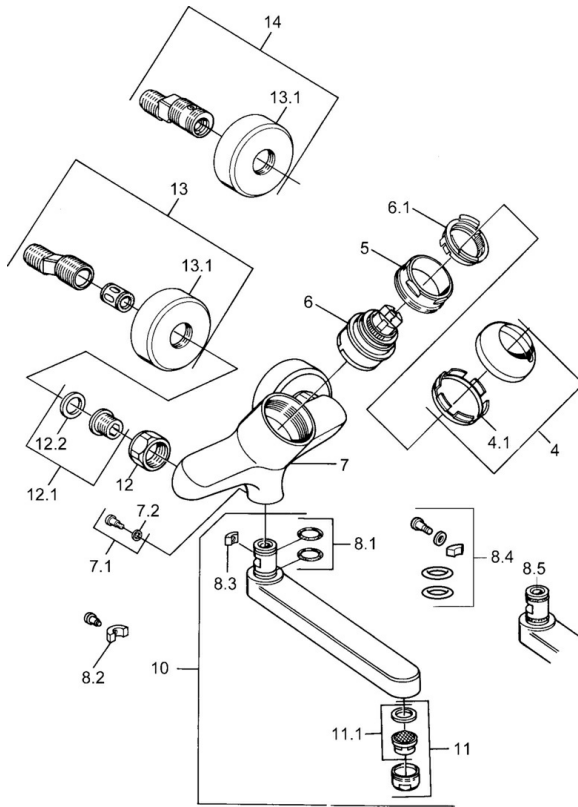

EAN: 4015474683891
static.hansa.com/03692103

- Kitchen
- Single-lever
- Wall mounted
- Chrome
- Single operating lever/handle, Hot/Cold symbols

Technical data

Technical properties

Hot water supply	max. +80°C
Working pressure	0.5-10 bar
Material	Brass

Regulations

EN standard	EN 817
-------------	---------------

Spare parts

SP03692100

	Name	Code
1	Lever, 99 mm, red/blue Discontinued	59913769
1	Lever, L=99 mm, (-2011)	59913768
1	Lever, L=138 mm Discontinued	59913770
4	Covering cap	59906563
4.1	Fixing sleeve	59906695
5	Eye screw, M50x1, SW45	59904775
6	Cartridge, 4.8 eco	59904601
6.1	Hot water limiter	59904759
7.1	Fixing screw, M6x12, AF2.5	59904804
8.1	O-ring, d 15x2.5	59910423
8.2	Screw, M6x10, 2,5	59911435
8.2	Limiter	59910421
8.3	Limiter	59910422
10	Spout, L=235	59910417
10	Spout, L=145	59911380
10	Spout, L=170	59911183
10	Spout, L=96	59910419
11	Aerator, M24x1 STD HC A	59902366
11.1	Aerator, M22/24 A	59902081
12	Connection nut, G3/4, AF30	59902230
12.1	Seat, G1/2, L, WAF10	59904618
12.2	Retaining ring, 23.9x15.2x2	59902689
13	Eccentric Discontinued	59906601
N.I.	Emptying valve	59912483