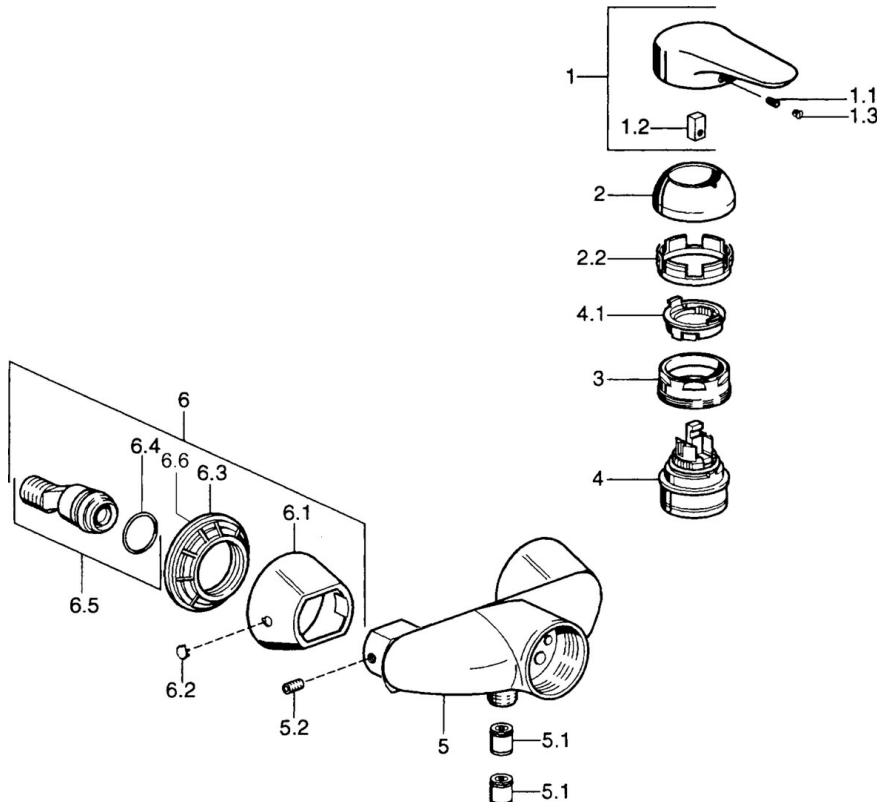

EAN: 4015474525757
static.hansa.com/03670186

- Shower solutions
- Single-lever
- Wall mounted
- Chrome
- Single operating lever/handle, Hot/Cold symbols
- Non-return valve(s)

Technical data

Technical properties

Hot water supply	max. +80°C
Working pressure	0.5-10 bar
Backflow prevention (EN1717)	EB

Regulations

EN standard	EN 817
-------------	---------------

Spare parts

SP03670102

	Name	Code
1	Lever, 99 mm, red/blue Discontinued	59913769
1	Lever Discontinued	59913771
1	Lever, L=99 mm, (-2011)	59913768
1	Lever, L=138 mm Discontinued	59913770
1.1	Screw, M5x8, SW2.5	59904755
1.2	Bushing	59904778
1.3	Plug, hot/cold	59906705
2	Covering cap	59906563
2	Covering cap Chrome/Satin Discontinued	59906564
2.2	Fixing sleeve	59906695
3	Eye screw, M50x1, SW45	59904775
4	Cartridge, 4.8 eco	59904601
4.1	Hot water limiter	59904759
5.1	Non-return valve	59905714
5.2	Screw, M8x8	59906104
6.1	Cover flange Discontinued	59911473
6.2	Plug Discontinued	59911480
6.3	Adapter Discontinued	59911486
6.4	O-ring, 25.07x2.62	59911479
6.5	Connector, G1/2	59911491
N.I.	Vacuum breaker, DN15	59911330