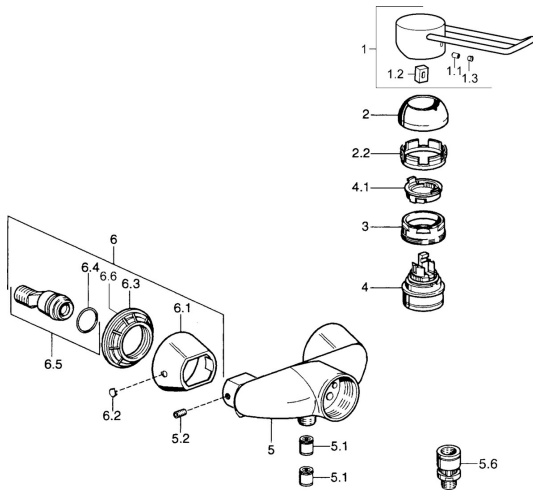

EAN: 4015474525757
static.hansa.com/03670186

- Shower solutions
- Single-lever
- Wall mounted
- Chrome
- Single operating lever/handle, Hot/Cold symbols
- Non-return valve(s)

Technical data

Technical properties

Hot water supply	max. +80°C
Working pressure	0.5-10 bar
Backflow prevention (EN1717)	EB

Regulations

EN standard	EN 817
-------------	---------------

Spare parts

SP03670102

	Name	Code
1	Lever, 99 mm, red/blue Discontinued	59913769
1	Lever Discontinued	59913771
1	Lever, L=99 mm, (-2011)	59913768
1	Lever, L=138 mm Discontinued	59913770
1.1	Screw, M5x8, SW2.5	59904755
1.2	Bushing	59904778
1.3	Plug, hot/cold	59906705
2	Covering cap	59906563
2	Covering cap Chrome/Satin Discontinued	59906564
2.2	Fixing sleeve	59906695
3	Eye screw, M50x1, SW45	59904775
4	Cartridge, 4.8 eco	59904601
4.1	Hot water limiter	59904759
5.1	Non-return valve	59905714
5.2	Screw, M8x8	59906104
6.1	Cover flange Discontinued	59911473
6.2	Plug Discontinued	59911480
6.3	Adapter Discontinued	59911486
6.4	O-ring, 25.07x2.62	59911479
6.5	Connector, G1/2	59911491
N.I.	Vacuum breaker, DN15	59911330