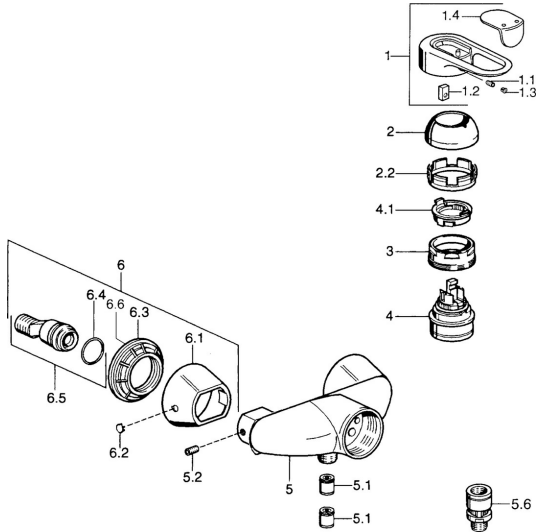

EAN: 4015474526235
static.hansa.com/03670185

- Shower solutions
- Single-lever
- Wall mounted
- Chrome
- Single operating lever/handle, Hot/Cold symbols
- Non-return valve(s)

Technical data

Technical properties

Hot water supply	max. +80°C
Working pressure	0.5-10 bar
Backflow prevention (EN1717)	EB

Regulations

EN standard	EN 817
-------------	---------------

Spare parts

SP03670102

	Name	Code
1	Lever, 99 mm, red/blue Discontinued	59913769
1	Lever Discontinued	59913771
1	Lever, L=99 mm, (-2011)	59913768
1	Lever, L=138 mm Discontinued	59913770
1.1	Screw, M5x8, SW2.5	59904755
1.2	Bushing	59904778
1.3	Plug, hot/cold	59906705
2	Covering cap	59906563
2	Covering cap Chrome/Satin Discontinued	59906564
2.2	Fixing sleeve	59906695
3	Eye screw, M50x1, SW45	59904775
4	Cartridge, 4.8 eco	59904601
4.1	Hot water limiter	59904759
5.1	Non-return valve	59905714
5.2	Screw, M8x8	59906104
6.1	Cover flange Discontinued	59911473
6.2	Plug Discontinued	59911480
6.3	Adapter Discontinued	59911486
6.4	O-ring, 25.07x2.62	59911479
6.5	Connector, G1/2	59911491
N.I.	Vacuum breaker, DN15	59911330