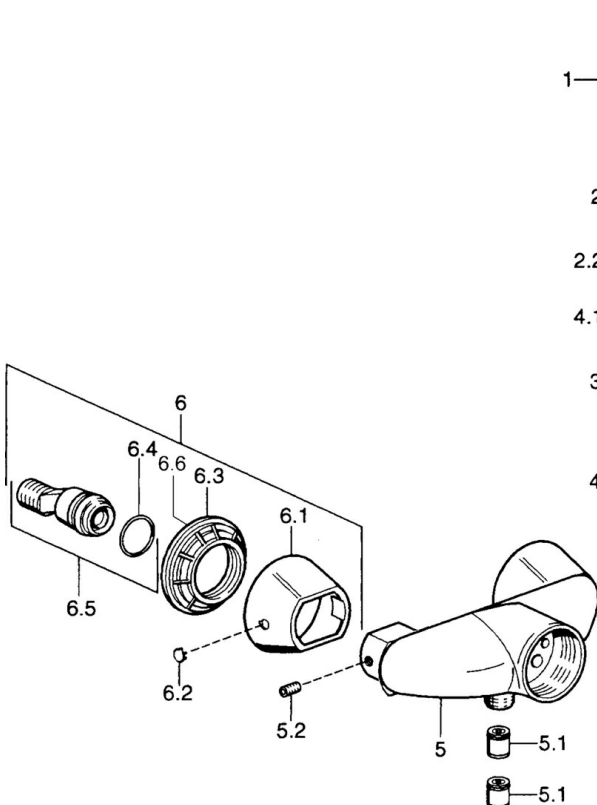

EAN: 4015474526235
static.hansa.com/03670185

- Shower solutions
- Single-lever
- Wall mounted
- Chrome
- Single operating lever/handle, Hot/Cold symbols
- Non-return valve(s)

Technical data

Technical properties

Hot water supply	max. +80°C
Working pressure	0.5-10 bar
Backflow prevention (EN1717)	EB

Regulations

EN standard	EN 817
-------------	---------------

Spare parts

SP03670102

	Name	Code
1	Lever, 99 mm, red/blue Discontinued	59913769
1	Lever Discontinued	59913771
1	Lever, L=99 mm, (-2011)	59913768
1	Lever, L=138 mm Discontinued	59913770
1.1	Screw, M5x8, SW2.5	59904755
1.2	Bushing	59904778
1.3	Plug, hot/cold	59906705
2	Covering cap	59906563
2	Covering cap Chrome/Satin Discontinued	59906564
2.2	Fixing sleeve	59906695
3	Eye screw, M50x1, SW45	59904775
4	Cartridge, 4.8 eco	59904601
4.1	Hot water limiter	59904759
5.1	Non-return valve	59905714
5.2	Screw, M8x8	59906104
6.1	Cover flange Discontinued	59911473
6.2	Plug Discontinued	59911480
6.3	Adapter Discontinued	59911486
6.4	O-ring, 25.07x2.62	59911479
6.5	Connector, G1/2	59911491
N.I.	Vacuum breaker, DN15	59911330