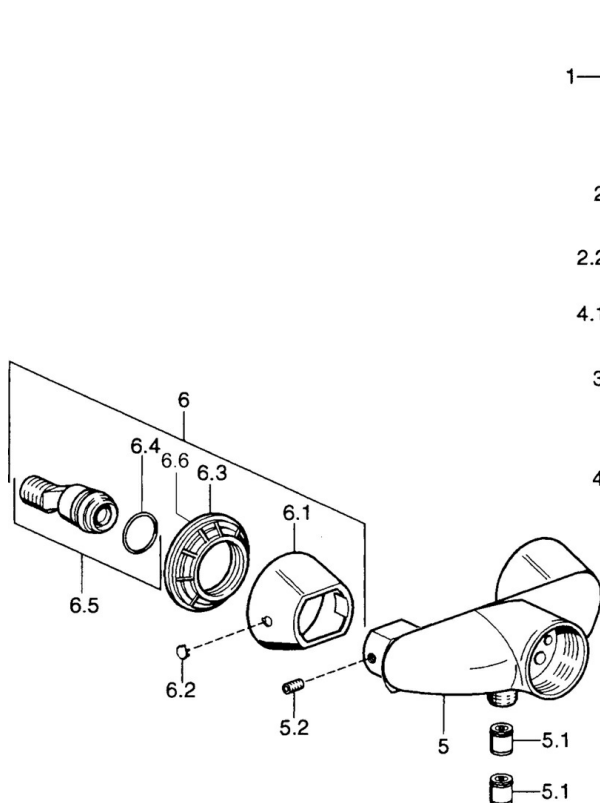

EAN: 4015474526129
static.hansa.com/03670182

- Shower solutions
- Single-lever
- Wall mounted
- Chrome
- Single operating lever/handle, Hot/Cold symbols
- Non-return valve(s)

Technical data

Technical properties

Hot water supply	max. +80°C
Working pressure	0.5-10 bar
Backflow prevention (EN1717)	EB

Regulations

EN standard	EN 817
-------------	---------------

Spare parts

SP03670102

	Name	Code
1	Lever, 99 mm, red/blue Discontinued	59913769
1	Lever Discontinued	59913771
1	Lever, L=99 mm, (-2011)	59913768
1	Lever, L=138 mm Discontinued	59913770
1.1	Screw, M5x8, SW2.5	59904755
1.2	Bushing	59904778
1.3	Plug, hot/cold	59906705
2	Covering cap	59906563
2	Covering cap Chrome/Satin Discontinued	59906564
2.2	Fixing sleeve	59906695
3	Eye screw, M50x1, SW45	59904775
4	Cartridge, 4.8 eco	59904601
4.1	Hot water limiter	59904759
5.1	Non-return valve	59905714
5.2	Screw, M8x8	59906104
6.1	Cover flange Discontinued	59911473
6.2	Plug Discontinued	59911480
6.3	Adapter Discontinued	59911486
6.4	O-ring, 25.07x2.62	59911479
6.5	Connector, G1/2	59911491
N.I.	Vacuum breaker, DN15	59911330