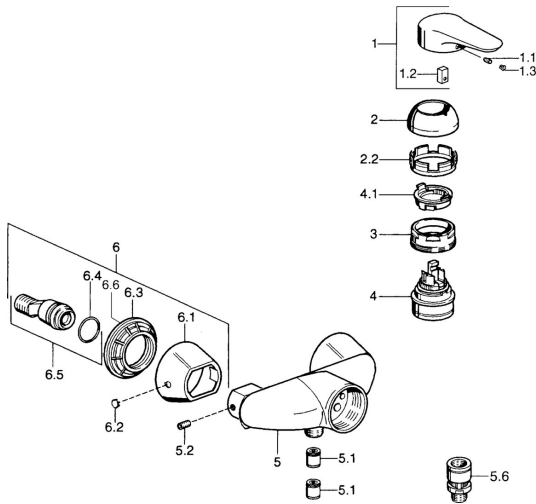

EAN: 4015474526129
static.hansa.com/03670182

- Shower solutions
- Single-lever
- Wall mounted
- Chrome
- Single operating lever/handle, Hot/Cold symbols
- Non-return valve(s)

Technical data

Technical properties

Hot water supply	max. +80°C
Working pressure	0.5-10 bar
Backflow prevention (EN1717)	EB

Regulations

EN standard	EN 817
-------------	---------------

Spare parts

SP03670102

	Name	Code
1	Lever, 99 mm, red/blue Discontinued	59913769
1	Lever Discontinued	59913771
1	Lever, L=99 mm, (-2011)	59913768
1	Lever, L=138 mm Discontinued	59913770
1.1	Screw, M5x8, SW2.5	59904755
1.2	Bushing	59904778
1.3	Plug, hot/cold	59906705
2	Covering cap	59906563
2	Covering cap Chrome/Satin Discontinued	59906564
2.2	Fixing sleeve	59906695
3	Eye screw, M50x1, SW45	59904775
4	Cartridge, 4.8 eco	59904601
4.1	Hot water limiter	59904759
5.1	Non-return valve	59905714
5.2	Screw, M8x8	59906104
6.1	Cover flange Discontinued	59911473
6.2	Plug Discontinued	59911480
6.3	Adapter Discontinued	59911486
6.4	O-ring, 25.07x2.62	59911479
6.5	Connector, G1/2	59911491
N.I.	Vacuum breaker, DN15	59911330