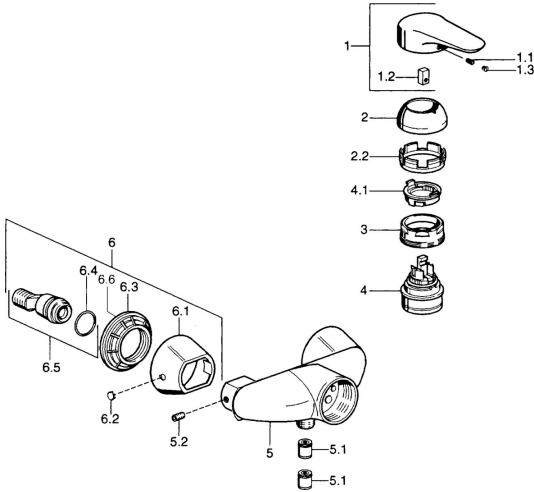

EAN: 4015474683211
static.hansa.com/0367010590

- Shower solutions
- Single-lever
- Wall mounted
- Chrome/Gold
- Single operating lever/handle, Hot/Cold symbols
- Non-return valve(s)

Technical data

Technical properties

Hot water supply	max. +80°C
Working pressure	0.5-10 bar
Backflow prevention (EN1717)	EB

Regulations

EN standard	EN 817
-------------	---------------

Spare parts

SP03670102

	Name	Code
1	Lever, 99 mm, red/blue Discontinued	59913769
1	Lever Discontinued	59913771
1	Lever, L=99 mm, (-2011)	59913768
1	Lever, L=138 mm Discontinued	59913770
1.1	Screw, M5x8, SW2.5	59904755
1.2	Bushing	59904778
1.3	Plug, hot/cold	59906705
2	Covering cap	59906563
2	Covering cap Chrome/Satin Discontinued	59906564
2.2	Fixing sleeve	59906695
3	Eye screw, M50x1, SW45	59904775
4	Cartridge, 4.8 eco	59904601
4.1	Hot water limiter	59904759
5.1	Non-return valve	59905714
5.2	Screw, M8x8	59906104
6.1	Cover flange Discontinued	59911473
6.2	Plug Discontinued	59911480
6.3	Adapter Discontinued	59911486
6.4	O-ring, 25.07x2.62	59911479
6.5	Connector, G1/2	59911491
N.I.	Vacuum breaker, DN15	59911330