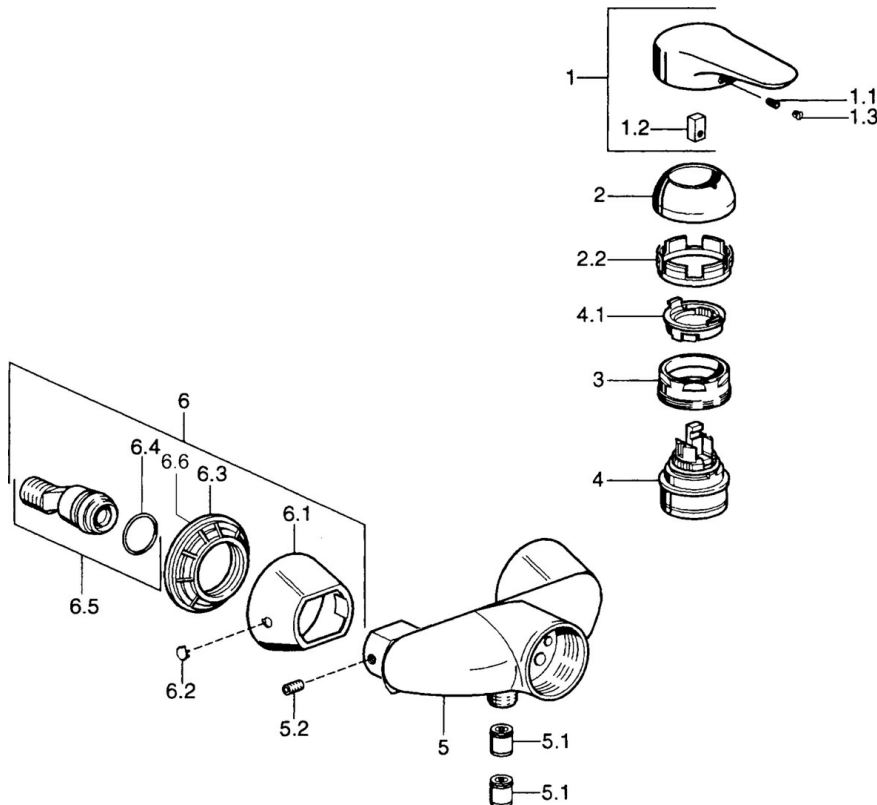

EAN: 4015474683211
static.hansa.com/0367010590

- Shower solutions
- Single-lever
- Wall mounted
- Chrome/Gold
- Single operating lever/handle, Hot/Cold symbols
- Non-return valve(s)

Technical data

Technical properties

Hot water supply	max. +80°C
Working pressure	0.5-10 bar
Backflow prevention (EN1717)	EB

Regulations

EN standard	EN 817
-------------	---------------

Spare parts

SP03670102

	Name	Code
1	Lever, 99 mm, red/blue Discontinued	59913769
1	Lever Discontinued	59913771
1	Lever, L=99 mm, (-2011)	59913768
1	Lever, L=138 mm Discontinued	59913770
1.1	Screw, M5x8, SW2.5	59904755
1.2	Bushing	59904778
1.3	Plug, hot/cold	59906705
2	Covering cap	59906563
2	Covering cap Chrome/Satin Discontinued	59906564
2.2	Fixing sleeve	59906695
3	Eye screw, M50x1, SW45	59904775
4	Cartridge, 4.8 eco	59904601
4.1	Hot water limiter	59904759
5.1	Non-return valve	59905714
5.2	Screw, M8x8	59906104
6.1	Cover flange Discontinued	59911473
6.2	Plug Discontinued	59911480
6.3	Adapter Discontinued	59911486
6.4	O-ring, 25.07x2.62	59911479
6.5	Connector, G1/2	59911491
N.I.	Vacuum breaker, DN15	59911330